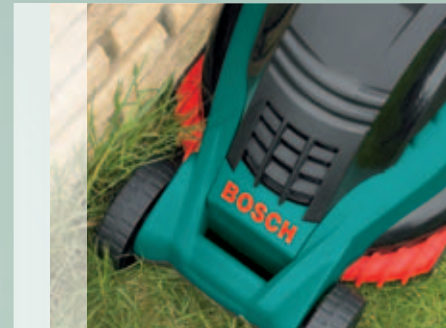

At last, mowing right up to the edge is easy.

Up to 40% lighter than conventional mowers

Easy to transport with large carrying handles

Powerful.
High-torque motor ensures a reliable cut, even under difficult conditions