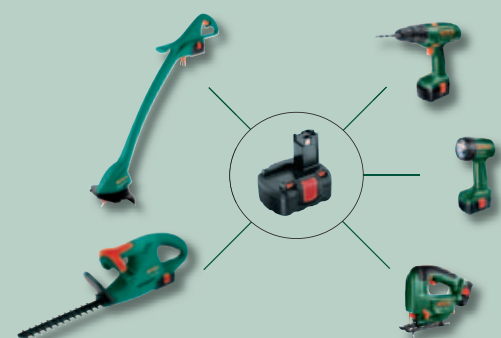

Practical: one battery fits many other Bosch tools

While the battery is being charged, you can use another 18V or 14.4V NiCd battery from the wide range of Bosch DIY and Garden Tools. This user-friendly cordless technology allows you to conveniently change between numerous tools.