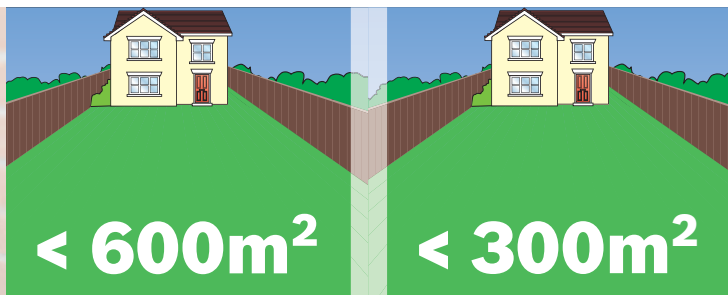

Continuous lawnmowing for large gardens

The Rotak 43 LI is recommended for lawn areas up to 600 m². Thanks to the fast charging process and two 36V batteries included with the lawnmower, you can mow your lawn continuously with the Rotak 43 LI.

For small to medium-sized gardens

The Rotak 37 LI is recommended for lawn areas up to 300 m². If required, the battery can be recharged up to 80% in only 30 minutes.

Always ready for use

No self-discharge, no memory effect: the compact, lightweight battery is always ready for use.