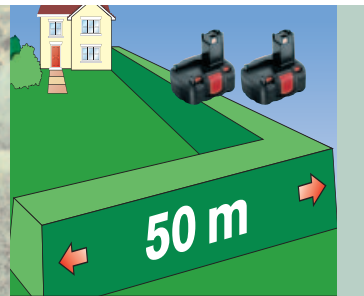

AHS 52 Accu

Powerful without a cable.

The Bosch Cordless Hedgecutters can even cut medium-thick branches because the cutting edge of the steel blade is diamond-ground. This guarantees powerful cutting – and makes it incredibly easy thanks to the low weight and practical design. The batteries included ensure high levels of endurance: 50 metres of hedge or 110 minutes running time with the battery double pack (AHS 52 Accu) and 25 metres of hedge or 55 minutes (AHS 41 Accu).

Optimum balance and ergonomics

Easy working in any position.

More stamina

50 metres of hedgecutting or 110 minutes running time with the double battery pack. (AHS 52 Accu)

Cordless Hedgecutters

Complete with 2 batteries

	AHS 52 Accu	AHS 41 Accu
Blade length	520 mm	410 mm
Battery	2 x 14.4 V/1.5 Ah	14.4 V/1.5 Ah
Tooth spacing	15 mm	15 mm
No-load stroke rate	2200 rpm	2200 rpm
Running time (battery)	2 x 55 min	55 min
Collecto	Accessory	Accessory
Weight	2.6 kg	2.5 kg
Part no.	0 600 839 481	0 600 839 181
EAN code	3165140.325981	3165140.325950

Accessories	Part no.	EAN code
Protective blade cover for AHS 52 Accu	2 605 411 215	3165140.341103
Protective blade cover for AHS 41 Accu	2 605 411 214	3165140.341097
Collecto 50 for AHS 52 Accu	2 608 005 114	3165140.328210
Collecto 40 for AHS 41 Accu	2 608 005 112	3165140.328197
14.4 V/1.5 Ah battery	2 607 335 534	3165140.308139
Battery charger AL 1404 MV, 3 hours	2 607 225 014	3165140.342575
Lubricant spray 250 ml	1 609 200 399	3165140.005029
Clippings sheet	F 016 800 055	3165140.247443
Safety goggles	F 016 800 178	3165140.349390
Gloves	2 607 000 134	3165140.017954

Practical: one battery fits many other Bosch tools