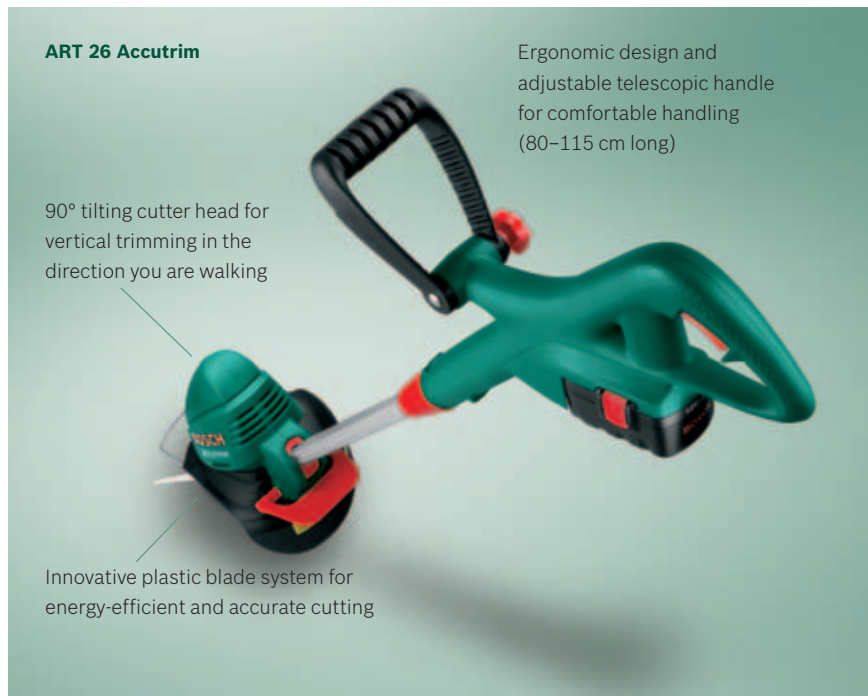

800 metres without a cable.

Bosch Cordless Grass Trimmers – freedom without a cable. All are well balanced and easy to use. All Combtrim and Accutrim models have a cutter head that can be adjusted by 90 degrees for edging in the direction you are walking.

Less power consumption

The special plastic blade cuts accurately and efficiently which guarantees a long running time.