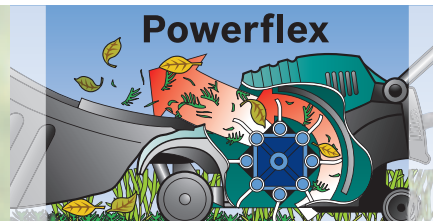

Optimum cutting result

The special “Quattro-Cut” system with 4 bladed cutting cylinder for a precise scissor-like cut. (cylinder mowers)

Always ready for use

Lightweight and compact, the Bosch Handmower has simple “click” cutting adjustment. (Not available in the UK)

Gentle and effective

The metal Powerflex tines adjust automatically to undulations and retract over paving, avoiding damage.

Powerful and effective

The metal Powerflex tines of the lawn raker remove moss and debris powerfully and effectively.

Cylinder Mower

Lawn Raker

Motor power	360 W	400 W
Cutting system	4 blade cylinder	Powerflex tines
Width-of-cut	32 cm	32 cm raking width
Height-of-cut	12–32 mm	–3 to 27 mm raking height
Height-of-cut settings	5	7
Cable length	15 m	12 m
Weight	11 kg	7.4 kg
Part no.	0 600 889 A70	0 600 888 A70
EAN code	3165140.427418	3165140.427388

Accessories	Part no.	EAN code
Bottom blade replacement set for ASM 32	F 016 800 007	3165140.230650

Accessories	Part no.	EAN code
Pack of 8 replacement tines for AMR 32 F	F 016 800 053	3165140.247177
Replacement tine cartridge set for AMR 32 F	F 016 800 054	3165140.247184