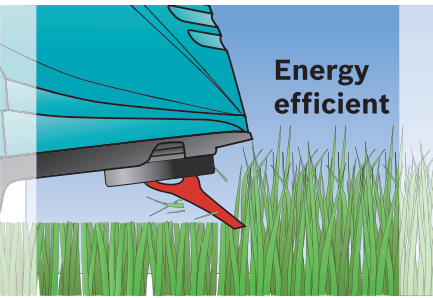

800 metres without a cable.

Bosch Cordless Grass Trimmers – freedom without a cable. All are well balanced and easy to use. All Combtrim and Accutrim models have a cutter head that can be adjusted by 90 degrees for edging in the direction you are walking.

Less power consumption

The special plastic blade cuts accurately and efficiently which guarantees a long running time.