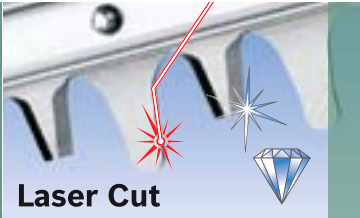

Powerful without a cable. Non-stop with 2 batteries.

The Bosch Cordless Hedgecutter can even cut medium-thick branches because the cutting edge of the steel blade is diamond-ground. This guarantees powerful cutting – and makes it incredibly easy thanks to the low weight and practical design. The batteries included ensure high levels of endurance: 50 metres of hedge or 110 minutes running time with the battery double pack.

Laser-cut and diamond ground

Optimum cutting results thanks to the hardened cutting edges and the precision diamond grinding.

Advanced handle ergonomics

Optimum balance and ergonomics for convenient working in any position.