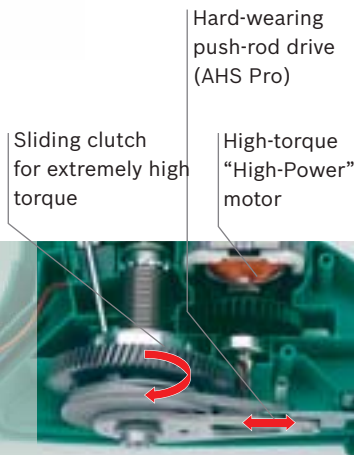

Hedgecutter AHS 7000 Pro-T

- Superb cutting performance: torques of up to max. 80 Nm, extremely hard blade steel cuts thick branches up to 34 mm in diameter
- Advanced handle ergonomics: optimum balance and four switch positions for relaxed and balanced working
- Blade protector: for cutting close to the edges of walls and floors

Comes complete with Collecto.

Hedgecutter AHS 63-16 C

- Unbelievably lightweight: very handy due to low weight
- Extremely user-friendly: high handle ergonomics for convenient working in any position
- Outstanding cutting performance: high-torque motor and quality, diamond ground blades

More hedgecutters with different blade lengths can be found in the complete range overview on Page 26/27, the appropriate accessories on Page 31.

The harder the hedge, the greater the blade length and motor power required. Gardeners who heed this simple rule will find exactly the right solution in the hedgecutter range from Bosch. And this is important if you are working outdoors not only to get fresh air but also to have fun.