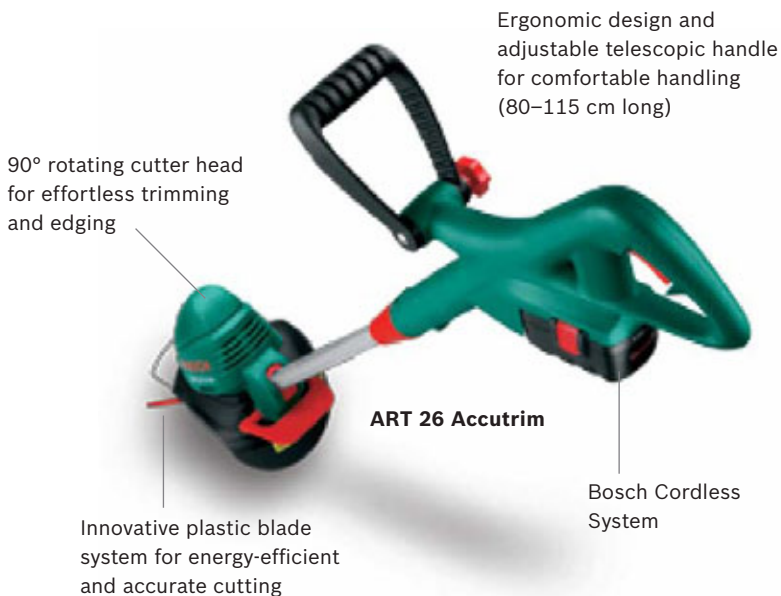

Simply practical

This is the best place for the replacement blades: within reach, directly on the tool.

Variable tilt angle

To trim under bushes, simply tap the pedal and adjust the cutter head.

Less power consumption

The special plastic blade cuts accurately and efficiently which guarantees a long running time.

Grass Trimmer ART 26 Accutrim

- ▶ Lightweight and powerful: trims up to 800 m of lawn without a cable
- ▶ Effortless trimming and edging: 90° rotating cutter head
- ▶ Innovative cutting technology: plastic blade system enables accurate cutting while also saving energy

Grass Trimmer ART 26 Easytrim Accu

- ▶ Lightweight and powerful: trims up to 500 m of lawn without a cable
- ▶ Innovative cutting technology: plastic blade system enables accurate cutting while also saving energy