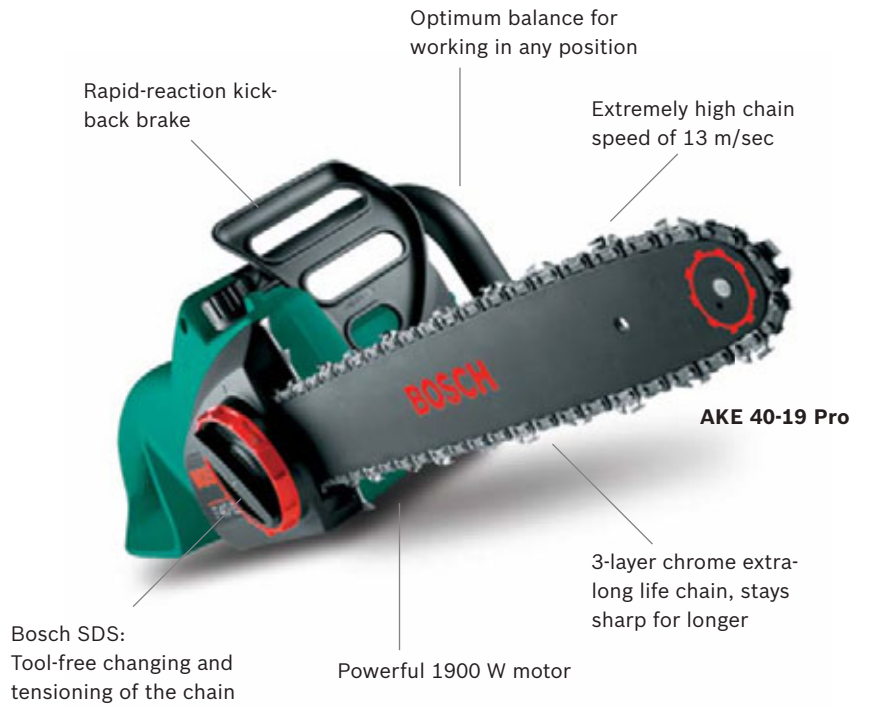

Hedgecutter AHS 52 Accu

- ▶ More stamina: 50 metres of hedgecutting or 110 minutes running time with the double battery pack
- ▶ More power: powerful cutting of hedges and medium-thick branches
- ▶ More enjoyment: low weight and ergonomic design

More information, also about the AHS 41 Accu with a blade length of 41 cm, can be found in the complete range overview on Page 26, appropriate accessories on Page 31.

Superb performance.

With high chain speeds of up to 13 m/sec, the Bosch range of chainsaws have the speed and power to cut through the toughest wood quickly and cleanly. All the models come complete with a quick stop kick-back brake and are well balanced for comfortable use at any angle.