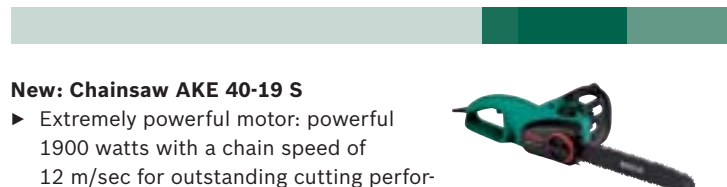

New: Chainsaw AKE 40-19 S

- Extremely powerful motor: powerful 1900 watts with a chain speed of 12 m/sec for outstanding cutting performance
- Bosch SDS: easy, precise, tool-free changing of the chain
- Extremely robust: top quality for frequent use and long life
- Drive link thickness: 1.1 mm

More chainsaws with different chain bar lengths can be found in the complete range overview on Page 26/27, appropriate accessories on Page 31.