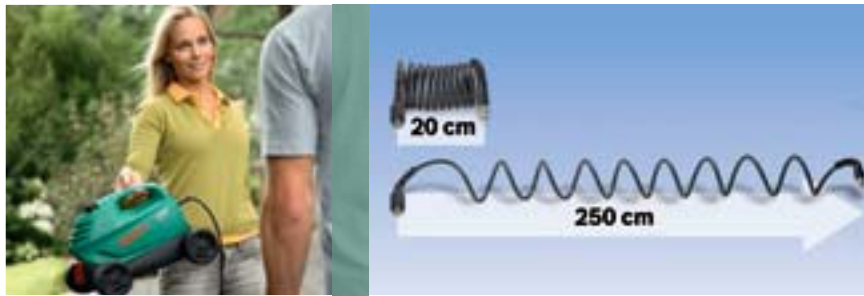

Small and mobile but very powerful.

At last, a small high-pressure washer on four wheels. The extremely lightweight and compact but very powerful Bosch Aquatak Go follows you wherever you need to clean. Patio floors, planters, pond borders, windows,

steps, wellington boots – the innovative spiral hose stretches and extends to get the work done. It can then be stored in a very small space. This brings a whole new meaning to the term “wash & go”.

Lightweight and compact

The new Aquatak Go weighs only 3.5 kg, making it an extremely lightweight tool.

Mobile and flexible

The 2.5 m long hose is extremely small when wound up. When it is not being used, it is only 20 cm short.

Ergonomic spray gun with practical swivel coupling prevents twisting of the spiral hose

Innovative spiral hose with 2.5 m range – only 20 cm long when coiled

Lightweight, compact, mobile

NEW!

Removable, four-wheeled trolley that follows you wherever you 'GO'

Aquatak Go Plus

High-pressure Washer Aquatak Go Plus

- Bosch innovation: practical trolley for great freedom of movement
- Versatility: spiral pressure hose for compact storage and large range
- Handiness: the lightest and most compact high-pressure washer – only 3.5 kg

More information, also about the Aquatak Go, can be found in the complete range overview and appropriate accessories on Page 28/29.