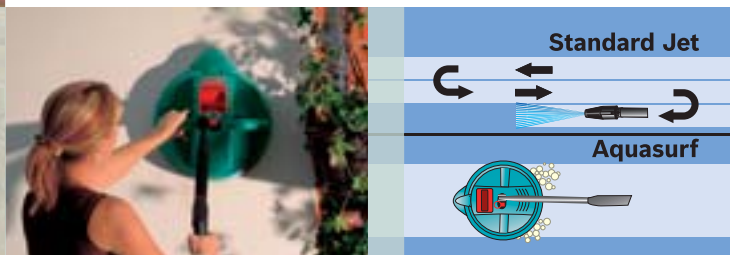

Z = Accessory bag

Why get wet when you can stay dry!

The Bosch Aquasurf Patio Cleaner ensures that surfaces can be cleaned without spraying water everywhere. And it saves a lot of time: with its closed dome and its two high-pressure spray nozzles, it cleans three times as fast as the standard jet lance. The optimum solution for all requirements – whether driveways, patios, house walls or garage doors.