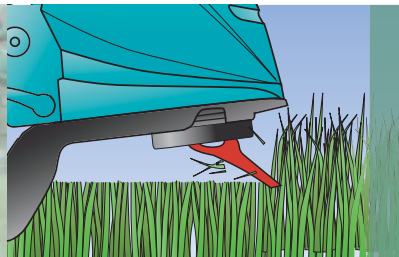

Trim up to 800 metres - without a cable.

Bosch Cordless Grass Trimmers offer freedom without a cable. All are well balanced and easy to use. All COMBITRIM and ACCUTRIM models have a cutter head that can be adjusted by 90 degrees for edging in the direction you are walking. The range also includes the Easytrim Accu, which is particularly lightweight and handy, and ideal for trimming up to 500 m of lawn.

Enjoyable cordless trimming. Especially since the innovative plastic blade system cuts cleanly in problem areas, on paths, fences, under bushes and trees. The ergonomic design and telescopic handle mean these tools go easy on your back.

Simply practical

This is the best place for the replacement blades: within reach, directly on the tool.

Variable tilt angle

To trim under bushes, simply tap the pedal and adjust the cutter head.

Less power consumption

The special plastic blade cuts accurately and efficiently which guarantees a long running time.