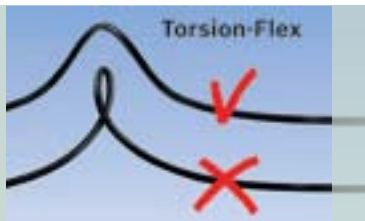

“Torsion-Flex” high-pressure hose prevents buckling and knotting.

“Easy-Roll” – automatic winding system for high-pressure hose and mains cable.