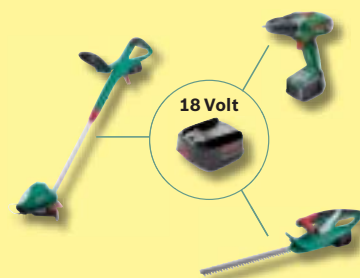

Bosch lithium-ion tools make it even easier for you to design your garden. The Rotak LI, the best-selling cordless lawnmower in Europe, enables you to do this very quickly thanks to its extremely high cutting strength. You can also enjoy cordless freedom with the new Grass Trimmer ART LI. And you can even make light work of hedgecutting. Thanks to the Power-Tech system, the Hedgecutter AHS LI carries on cutting powerfully where other hedgecutters get stuck. To shape small plants, simply use the unbeatably handy and lightweight Isio.

This is what you get from Bosch – quality tools for convenient gardening, whether small or large.

Lithium-ion batteries offer many advantages:

- ▶ More power at less weight
- ▶ Best handling: more compact and lightweight than conventional cordless garden tools
- ▶ No self-discharge and memory effect, so they are always ready for use
- ▶ Short charge times

Now you can look forward to full cordless power and lightweight, handy tools!

Practical: one battery fits many other Bosch tools.

The Bosch battery systems with 36V, 18V and 14.4V lithium-ion technology are used in numerous garden tools and power tools from Bosch. Your advantage: fast and easy changing between the individual tools.

Offers unrivalled cordless performance.

The Rotak cordless lawnmower from Bosch is the first lawnmower that combines the power of an electric mower with the advantages of lithium-ion technology. Lots of power and extremely short charge times are the most important and most impressive advantages. And since the powerful lithium-ion battery has neither self-discharge nor memory effect, the Rotak cordless lawnmower can be ready for use at all times. In order to mow right up to the edge, its innovative grass combs reliably guide grass growing close to walls and edges towards the blade. It leaves nothing to be desired.