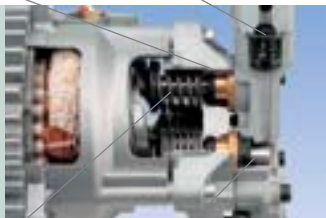

The heart
Powerful induction motor with 3000 watts for high performance.