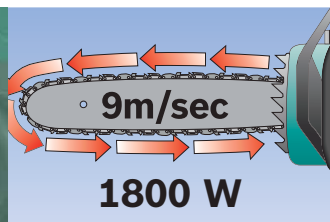

New Bosch one-hand SDS system
Clamp, turn twice, and the saw is ready to go.

Optimised saw chain
Narrow chain profile and high chain speed (9 m/sec) for fast, precise cutting.

Automatic oil lubrication
Long lifetime with minimised chain wear due to automatic oil lubrication with oil-level indicator.