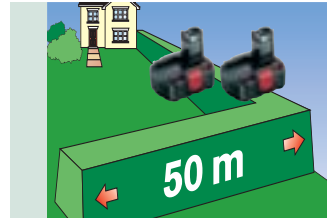

Advanced handle ergonomics

Optimum balance and ergonomics for convenient working in any position.

More stamina

50 metres of hedgecutting or 110 minutes running time with the double battery pack.