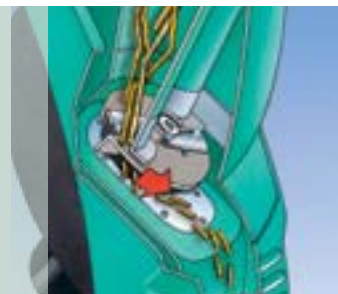

Patented hopper

Innovative patented hopper design and practical plunger for considerably quicker material throughput.

Blade cutting mechanism

Approximately seven times more cutting power at start up than that of conventional blade shredders, thanks to Powerdrive™ motor.