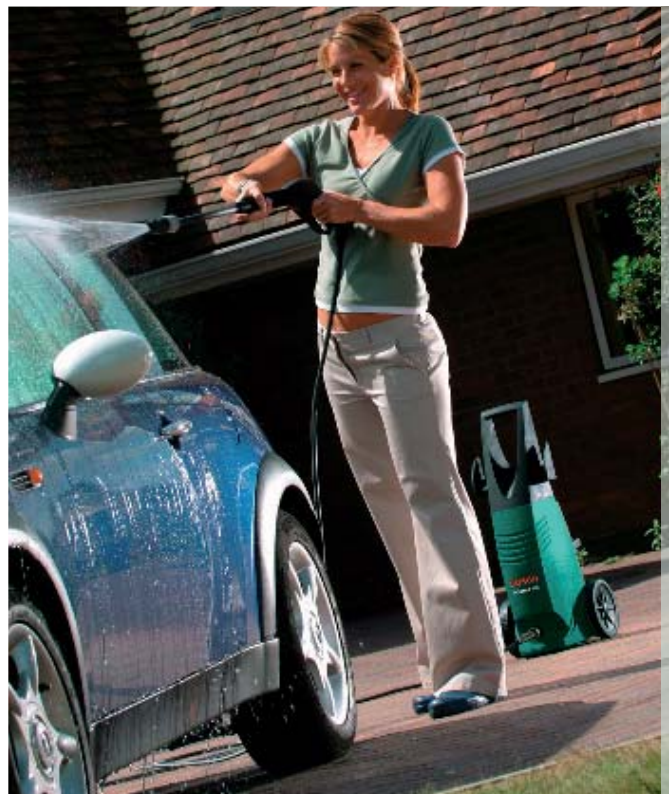

Ideal for everyday cleaning tasks.

Get rid of dirt! The Bosch Aquatak 115 Plus is the ideal washer to help you with this. Its wide range of accessories are practically stored on the tool. With three different lances you are perfectly equipped to clean walls, remove moss from paving slabs, clean garden furniture, and wash bikes, mopeds and cars – simply vary the water jet and its pressure according to the hardness of the dirt and the sensitivity of the surface.

Easy to transport with lightweight, upright design

Comes complete with a wide range of accessories, now with a free Flexi-Jet lance

Best nozzle performance due to high-quality metal pump

Integrated detergent tank

Vario-Jet-Fan

Variable adjustment from high-pressure to low-pressure and from fan spray to a single jet.

Extremely powerful

The oscillating jet of the roto nozzle dislodges even the most stubborn dirt in seconds.

Flexi-Jet lance

360° rotating ball head joint for convenient cleaning in hard-to-reach areas.

High-pressure Washer Aquatak 115 Plus

- Powerful: high-performance, durable light metal pump
- Ergonomic: low weight, easy to manoeuvre, integrated accessories holder
- Versatile: Vario-Jet-Fan lance, ideal for vehicles, walls, motorbikes, medium-sized patios and driveways, including wash brush

The complete range overview with more Aquatak high-pressure washers and appropriate accessories can be found on Page 28/29.