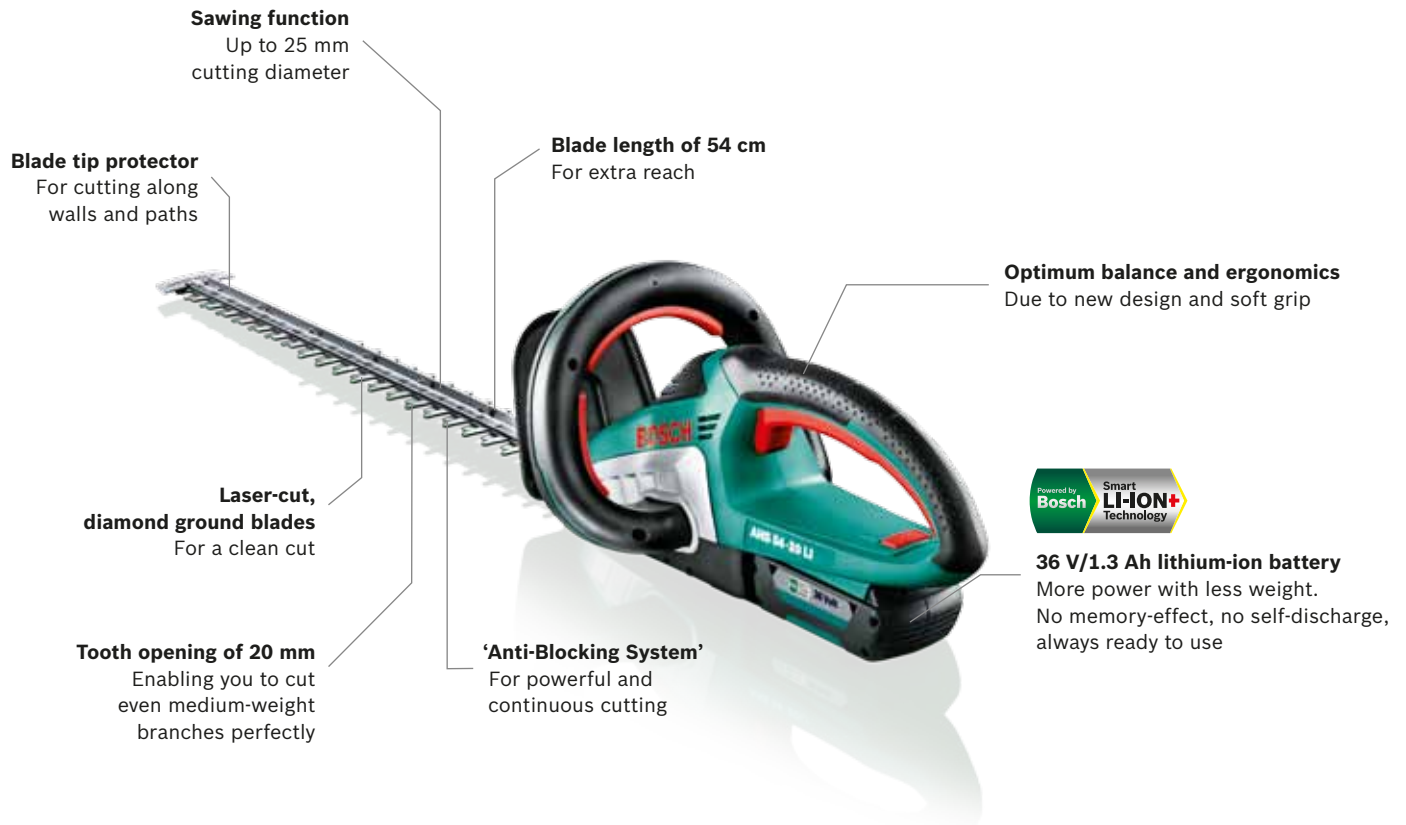

AHS 54-20 LI cordless hedgecutter.

Cordless mobility and maximum power.

This cordless hedgecutter makes work easier for you. Thanks to its lithium-ion technology, it's durable and is not dependent on a plug socket. It weighs only 3.5 kg and is ergonomically balanced. This means you can cut in any position without getting tired. Its 'Anti-Blocking System' and diamond ground steel blade guarantee a powerful cut.

Headcutters from Bosch
To find out more about the hedgecutters, just scan the QR code. For instructions on how to use QR codes turn to page 2.

Cordless freedom
No more having to untangle the cable or risking cutting through it.