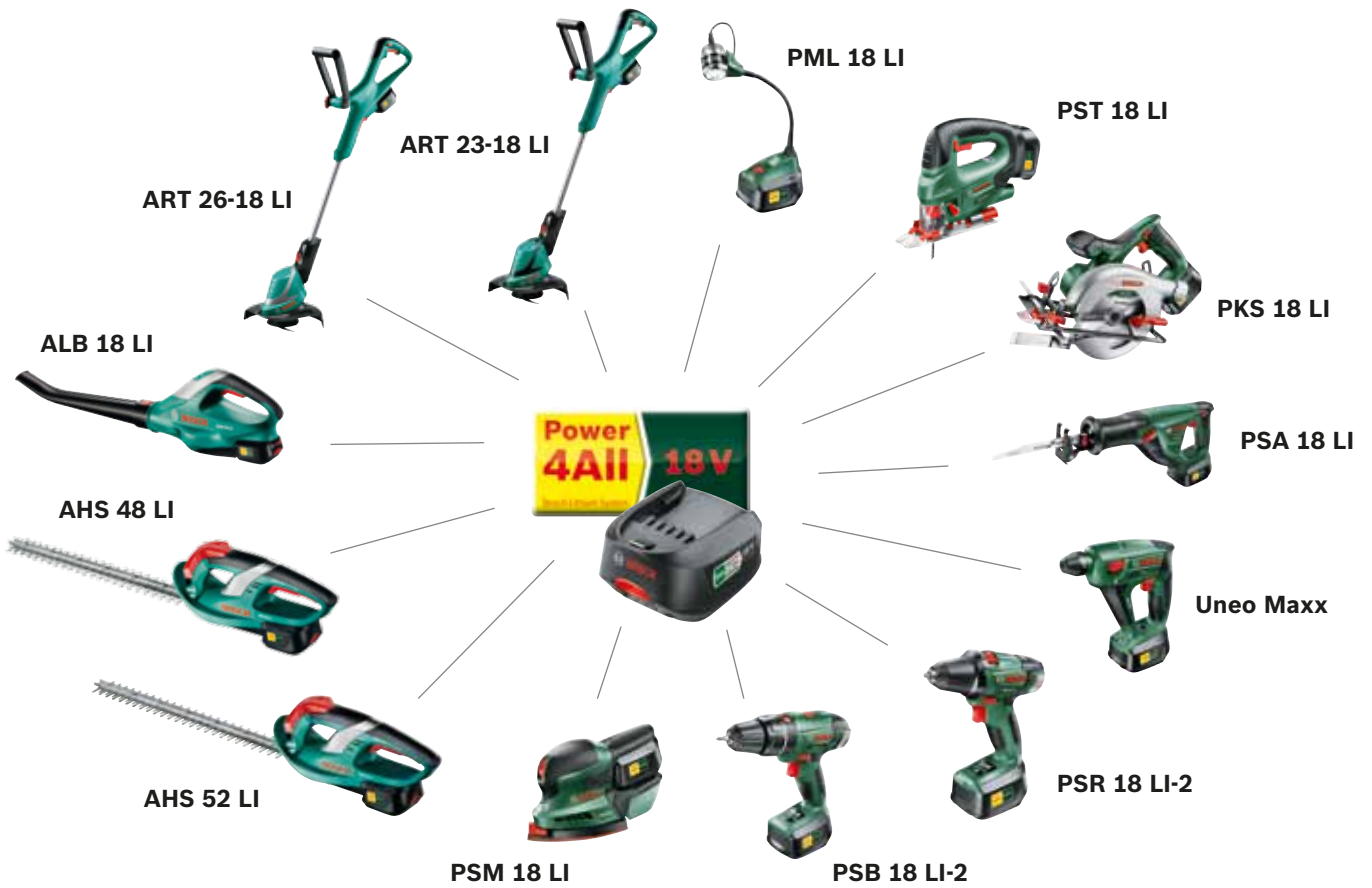

18 Volt cordless system.

Powerful, flexible, clever!

The 18 volt cordless system with lithium-ion technology for Bosch tools in the house and garden!
Top performance with a single powerful 18 volt battery that fits all cordless tools in the system: grass trimmer, leaf blower and hedgecutter and even drill driver, combi drill, rotary hammer, jigsaw, sander, LED worklight.