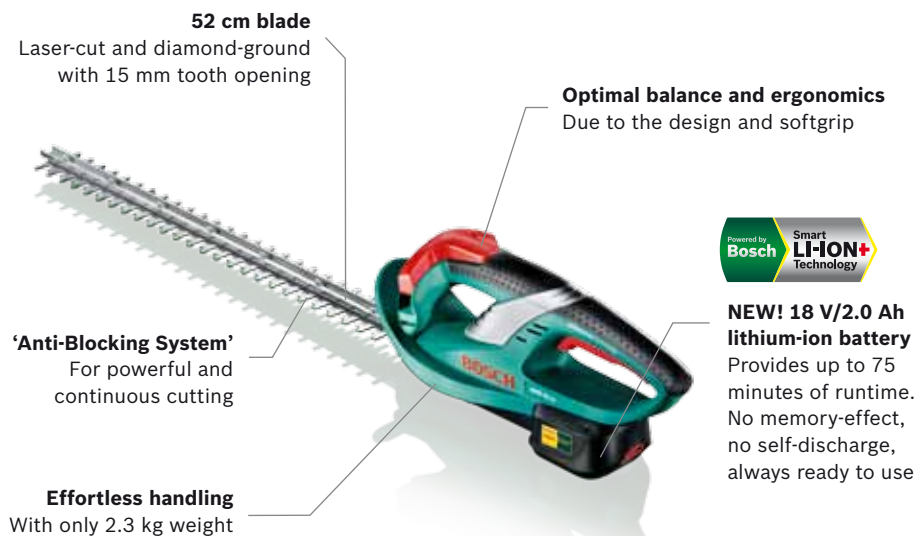

**'Anti-Blocking System'**  
Where other hedgecutters stop working, 'Anti-Blocking System' ensures a continuous cutting performance.

**Always ready to use**  
36 V lithium-ion battery, interchangeable with other Bosch tools. Fully charged in only 45 min (80% in 25 min).

## AHS 52 LI cordless hedgecutter.

Lightweight, maximum performance.

This cordless hedgecutter ends the hassle of untangling and the risk of cutting the cable. Ergonomically balanced with new 2.0 Ah battery, it enables you to cut in any position with minimum effort for up to 75 minutes. Its 'Anti-Blocking System' also ensures a continuous cutting performance. **Also available with different blade lengths – see pages 34–35.**