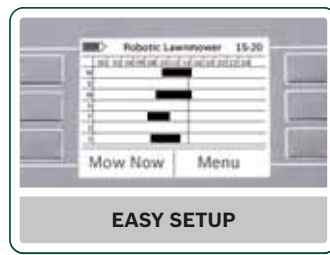

EASY SETUP

2. Set the mowing times and days of the week.