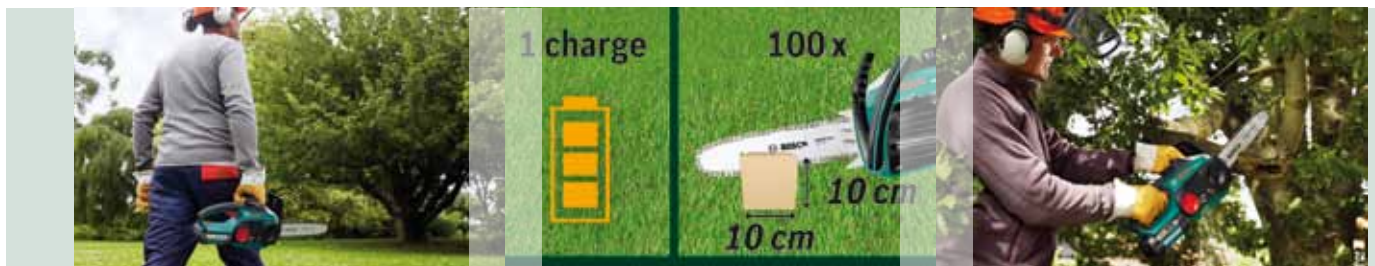

Tool-less SDS system

For tool free changing and tensioning of the chain

Quick start

No untangling cables, no petrol start up hassle – always ready to use.

Freedom

Cordless lithium-ion power delivers over 100 cuts in 10 x 10 cm pine wood with one battery charge.

Powerful

Efficient high performance electric motor that copes with any task around your garden.