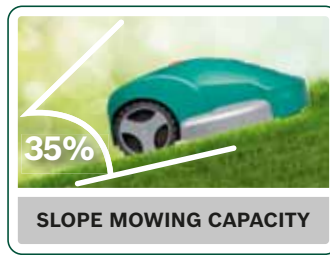

**Clever at every level**

Intelligent and efficient! With its 'Logicut' navigation system, the Indego autonomously measures the garden and automatically calculates an efficient mowing path. Line by line, parallel and quickly.

**Practical at every level!**  
Three application examples:

**WORKING IN MOST WEATHER CONDITIONS**

1. Rain or shine, the Indego mows.

**SLOPE MOWING CAPACITY**

2. Even on lawns with up to a 35% slope.

**MULCHING FUNCTION**