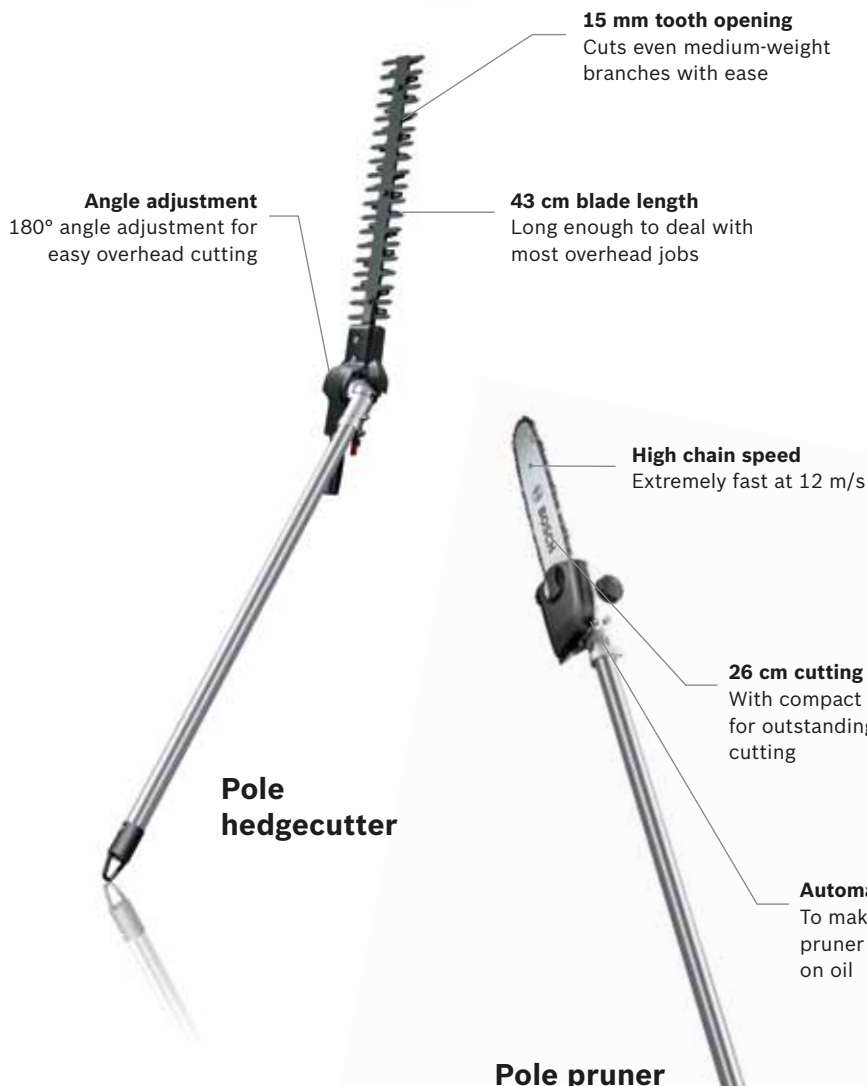

**Powerful**  
1000 W motor delivers outstanding cutting performance.

**Versatile**  
Tackle trimming, tree pruning and hedgecutting with just one tool.

**Heavy-duty trimmer**

**Tube Cover**  
With hook for easy storage

**CONVENIENT**

**Pole hedgecutter**  
180° blade rotation for adapting blade to any work situation.

**Angle adjustment**  
180° angle adjustment for easy overhead cutting

**15 mm tooth opening**  
Cuts even medium-weight branches with ease