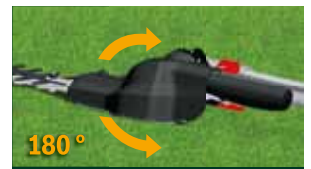

CONVENIENT

Pole hedgecutter
180° blade rotation for adapting blade to any work situation.