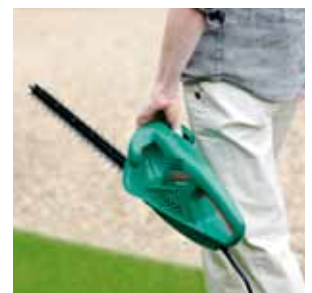

Effortless handling

Lightweight hedgecutter, designed to put less strain on your arms and back.