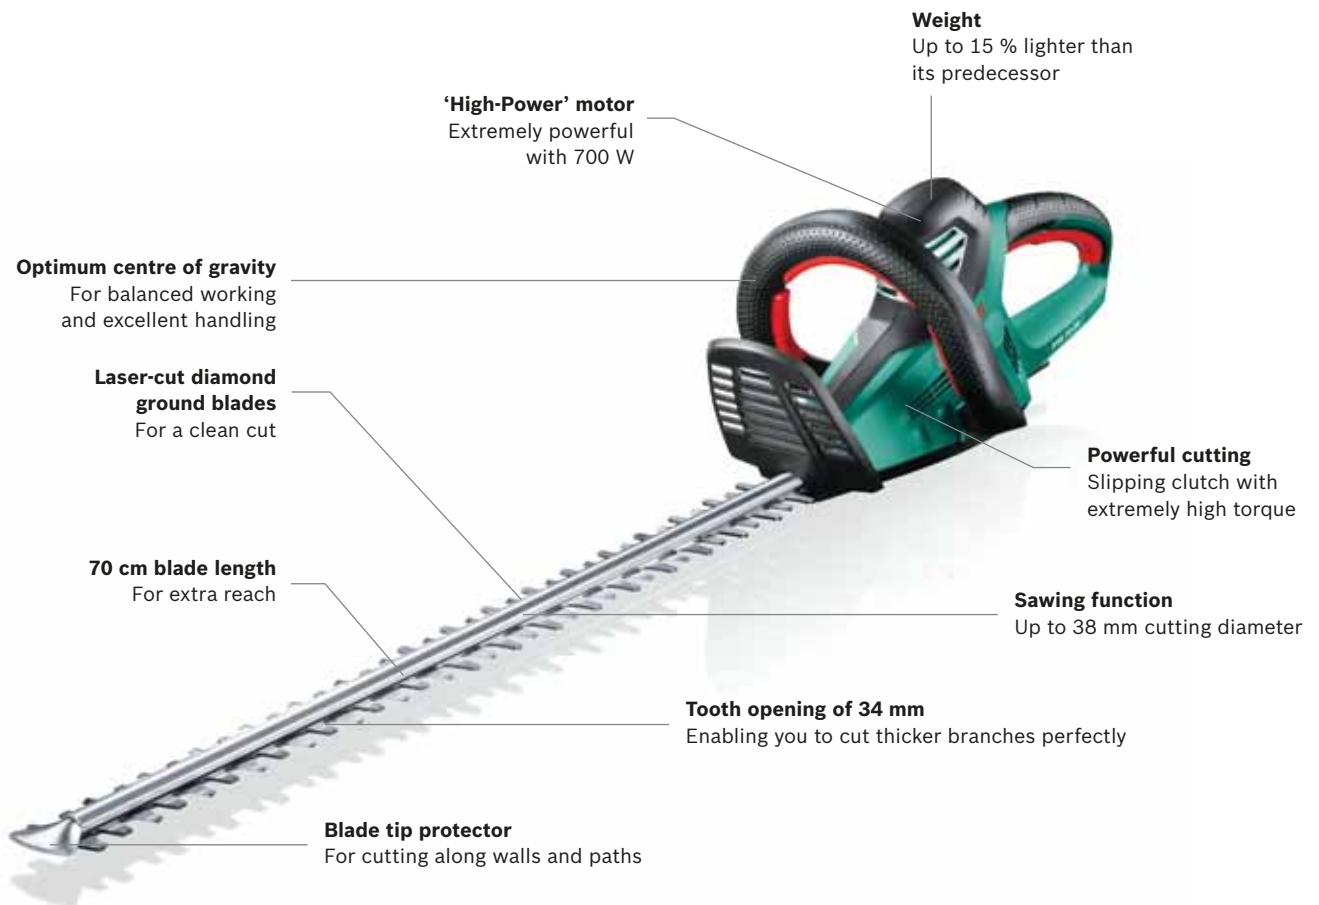

AHS 70-34 hedgecutter.

Lightweight and extremely powerful for the toughest jobs.

The AHS 70-34 is lightweight and extremely powerful. Nimble, yet effective, it lets you storm through big jobs with minimal strain on your back and arms. Its up to 15% lighter than its predecessor, and its ergonomic handle and smaller dimensions allow you to work easily in different positions. **Also available with different blade lengths – see pages 34–35.**

Optimum handling
Well-balanced design makes it up to 15% lighter than predecessors.

Easy-to-use
See-through hand guard, softgrip handle and multiple switching positions ensure safer and more comfortable cutting.

Maximum performance
700 W motor and a newly-designed blade with sawing function and 34 mm tooth opening.