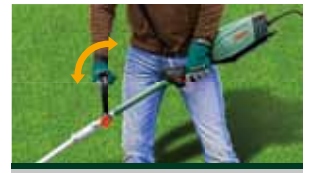

AMW Multi-tool.

Trim. Cut. Prune. The all purpose tool for the all purpose lifestyle.

Complete a large number of gardening tasks with only one tool. With three elaborately designed attachments, the AMW 10 multi-tool can be used as either a heavy-duty trimmer, a pole pruner or a pole hedgecutter. The attachments are fitted to the tube of the power unit in only three steps: loosen the adjusting knob, insert the attachment until it clicks in, and tighten the adjusting knob. The trimmer, pole hedgecutter or pole pruner is then ready to use.

ERGONOMIC

Ergonomic design

For better handling and less strain on your back when working for extended periods of time.