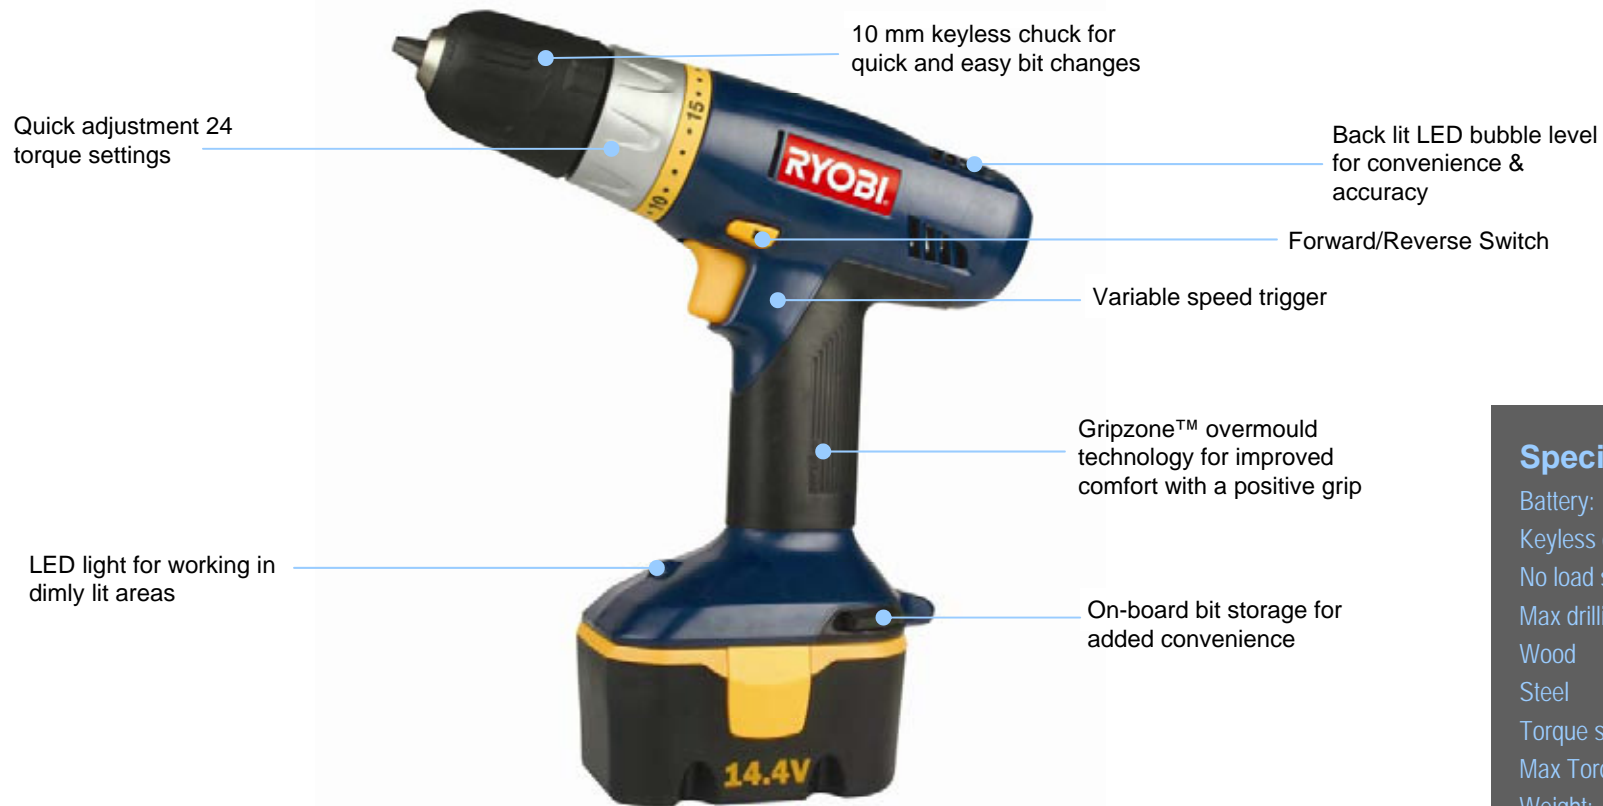

CHD-1441

14.4V Drill/Driver

Included as standard:

2 x 1.3Ah batteries, 2 x screwdriver bits, charger, carry case

Specifications

Battery:	14.4v (1.3Ah)
Keyless chuck:	10 mm
No load speed:	0 – 650rpm
Max drilling capacities:	
Wood	20 mm
Steel	10 mm
Torque settings:	24
Max Torque:	12Nm
Weight:	1.77 kg