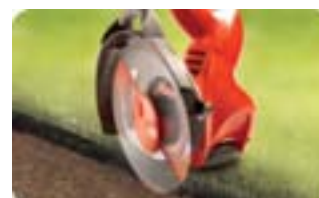

Cable Storage

Easy grip handle for comfortable use

Power Trim

Electric grass trimmer and lawn edger.
The quick and easy way to trim and edge
the contours of your lawn.

Specification	Power Trim
Power	300w
Cutting Diameter	23cm
Line Diameter	1.5mm silent
Line Feed	Dual Auto
Cutting System	2 in 1 (Trim & Edge)
Edging	Yes
Plant Guard	No
Cable Storage	No
Cable Length	12m
Weight (unpacked)	2.7Kg
Carton Dimensions	624 x 217 x 146mm
PNC	9648641-25

Dual auto line feed

300w motor makes trimming
tough areas easy

Plant guard folds away for easy
in-line edging.

Power Trim 500XT

Powerful electric grass trimmer and lawn edger. The quick and easy way to trim and edge the contours of your lawn.