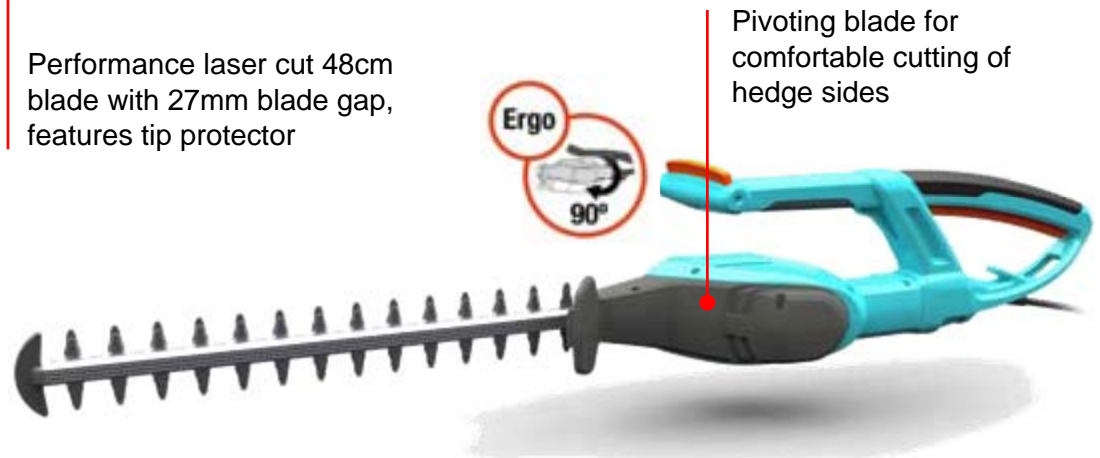

Specification	ErgoCut 48
Power	550W
Blade Length	48cm
Blade Gap	27mm
Quick Stop Blade	Yes (<1 sec)
Blade Type	Dual Reciprocating
Blade Finish	Laser Cut Diamond Ground
Pivoting Blade	Yes
Telescopic Reach	No
Soft Grip	Yes
Cable length	12m
Weight (unpacked)	<4kg
Carton Dimensions	TBC
PNC	8875-28

Advanced Ergonomic design for comfortable and perfectly balanced handling in any position.

Soft grip handles

Powerful 550w Motor

Performance laser cut 48cm blade with 27mm blade gap, features tip protector

Pivoting blade for comfortable cutting of hedge sides

ErgoCut 48-Li **NEW 2010**

Powerful and lightweight Lithium Ion powered cordless hedge trimmer with advanced ergonomic handle design for perfectly balanced operation. Features pivoting blade and soft grip handles for comfortable multi-task use.