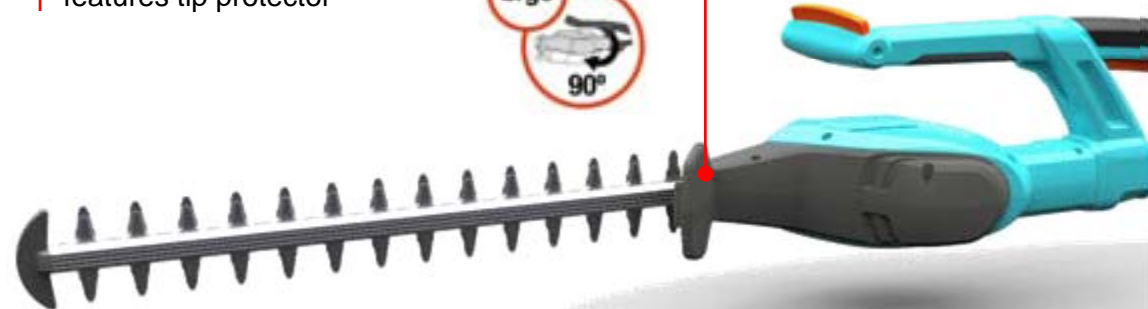

Performance laser cut 48cm blade with 15mm blade gap, features tip protector

Pivoting blade for comfortable cutting of hedge sides

HighCut 48 **NEW 2010**

Powerful and lightweight electric hedge trimmer with advanced ergonomic handle design for perfectly balanced operation. Features telescopic reach, pivoting blade, tilting head and soft grip handles for comfortable use and maximum flexibility.