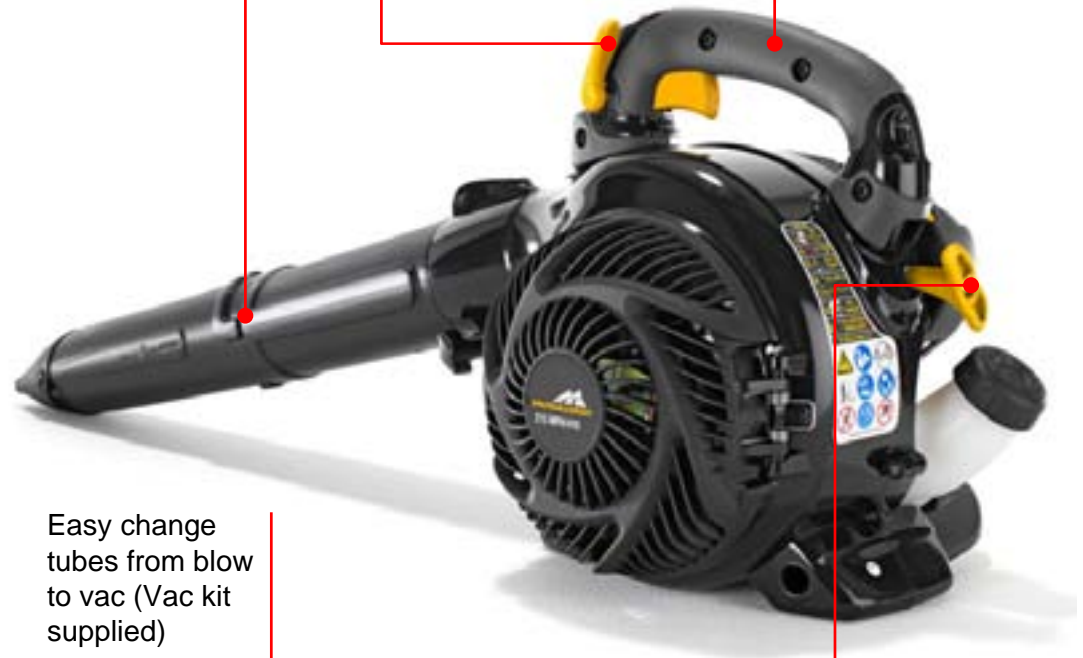

MAC GBV 345

Best in class vertical scroll petrol blower vac with variable speed and mulching capability. Product features anti-vibration, cruise control and excellent balance eliminating gyration.

Specification	MAC GBV 345
Engine Displacement	25cc
Engine Power	0.7kw / 1hp
Variable Speed	Yes
Easy Start	Yes
Cruise Control	Yes
Anti-vibration	Yes
Vac kit	Yes
Mulch Ratio	16 : 1 (dirty fan)
Blow Speed	346 Km/hr
Collection Capacity	45 Litres
Soft Grip	Yes
Weight (unpacked)	4.4kg (blow mode)
Carton Dimensions	489 x 318 x 406mm
PNC	9527157-39

Variable speed gives a maximum blow speed of 346km/hr

Cruise control gives adjustable speed settings for comfortable use

Anti-vibration In line handle with soft grip eliminates gyration

Easy change tubes from blow to vac (Vac kit supplied)