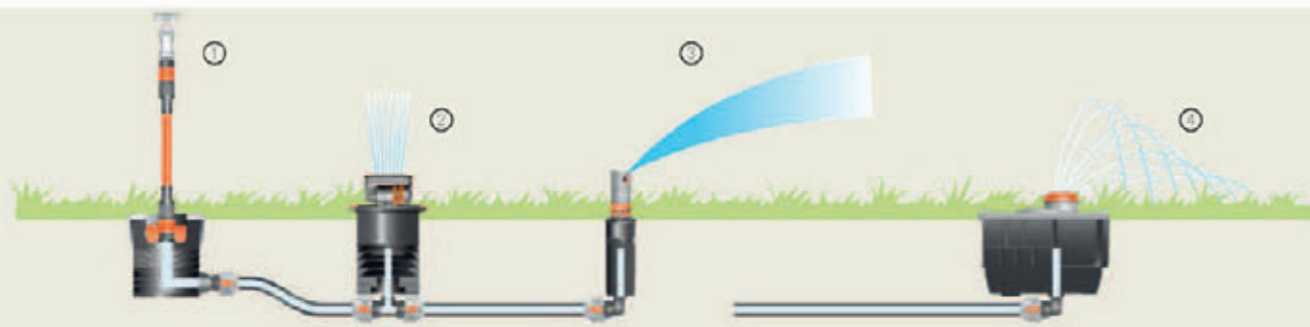

For large areas.

Area coverage: 75 – max. 450 m²

Sector distribution: 20° – 360°

Setting range: 5 – max. 12 m

Article No. 8144

Help with planning, installation and initial operation of the GARDENA Sprinklersystem:
 • www.gardena.com
 • Brochure "Watering Systems"

Irrigate with system

GARDENA Sprinklersystem

With the GARDENA Sprinklersystem, which is permanently installed underground, you irrigate your lawn conveniently using the pop-up function. Depending on the lawn shape, there are various pop-up sprinklers that distribute the water where it is needed. Once their work is finished, they disappear back into the ground. The result is a lushly green, healthy lawn.

<p>①</p> <p>Connecting Point</p>  <p>Accessories</p> <p>For underground connection of the Sprinklersystem</p> <p>Article No. 2722</p>	<p>②</p> <p>Pop-up Oscillating Sprinkler OS 140</p>  <p>NEW</p>  <p>Areas up to 140 m²</p> <p>Article No. 8220</p>	<p>③</p> <p>Turbo-driven Pop-up Sprinkler T 200</p>  <p>Areas up to 200 m²</p> <p>Article No. 8203</p>	<p>④</p> <p>Large-Area Pop-up Irrigation Aqua-Contour automatic</p>  <p>Areas up to 350 m²</p> <p>Article No. 1559</p>	<p>Connecting Pipe</p>  <p>Accessories</p> <p>The water conduit of the Sprinklersystem</p> <p>25 m roll</p> <p>Article No. 2700</p>	<p>L- / T-piece</p>  <p>Accessories</p> <p>L- and T-piece for connecting sprinklers</p> <p>Article No. 2780 / 2786</p>
--	--	---	---	---	--

GARDENA Connection technologies

Thanks to the "Quick & Easy" connection technology and the variety of installation elements, laying GARDENA irrigation systems is easy and flexibly possible for many demands and garden sizes.