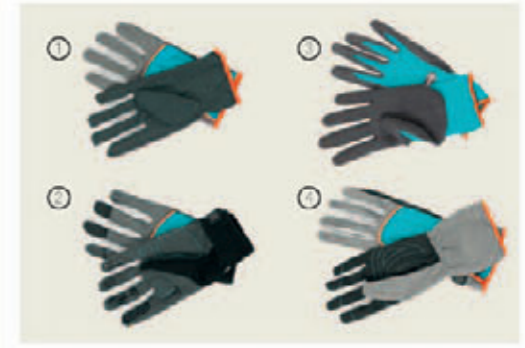

GARDENA combisystem: One handle – various connecting tools – multifarious applications

Garden work requires a number of tools for cultivating the soil in vegetable- and flower beds, for cleaning garden paths or patios, for removal of leaves on the lawn, or for clearing snow in the winter. All connecting tools fit each GARDENA handle. The large fastening screw guarantees a pull- and twist-proof handle-tool connection.

① combisystem wooden handles FSC® 100%

Made of high-quality, elastic ashwood; damp vibrations and ensure pleasant handling.

② combisystem Aluminium Handles

Light and sturdy handles for pleasant and non-slip handling.

③ combisystem Telescopic Handles

For comfortable work in heights up to 5 metres; effortlessly extend in 26 cm stages.

④ combisystem Ergoline Aluminium Handles

For work that is gentle on the back. Lie very well and securely in the hand: Light and with angled grip at the end of the handle with grooved plastic coating.

GARDENA Gloves

NEW

① Gardening Gloves

For all delicate garden- and maintenance work. Special thumb- and fingertip design for an optimal fit. Available in the sizes 6/XS, 7/S and 8/M.

Article No. 201, 202, 203

② Tool Gloves

For work with mechanical and motor-powered garden tools. Shock-absorbing pads and breathable backs offer highest working comfort. Special thumb- and fingertip design, with integrated sweat wiper. Available in the sizes 8/M, 9/L and 10/XL.

Article No. 213, 214, 215

③ Planting- and Soil Gloves

For all planting- and soil work requiring a good grip and protection against moisture. Robust, non-slip and water-resistant coated palms and fingertips provide an excellent grip. Available in the sizes 7/S, 8/M, 9/L and 10/XL.

Article No. 205, 206, 207, 208

④ Shrub-care Gloves