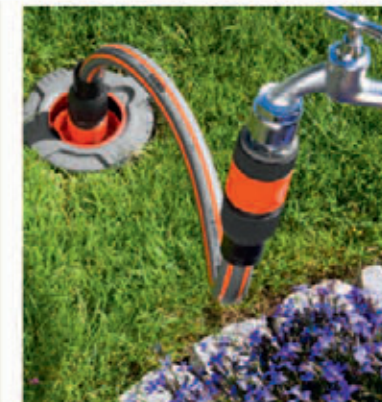

Spiral Hose Box

Installed underground for water retrieval including 10 m spiral hose and classic spray nozzle

Article No. 8253