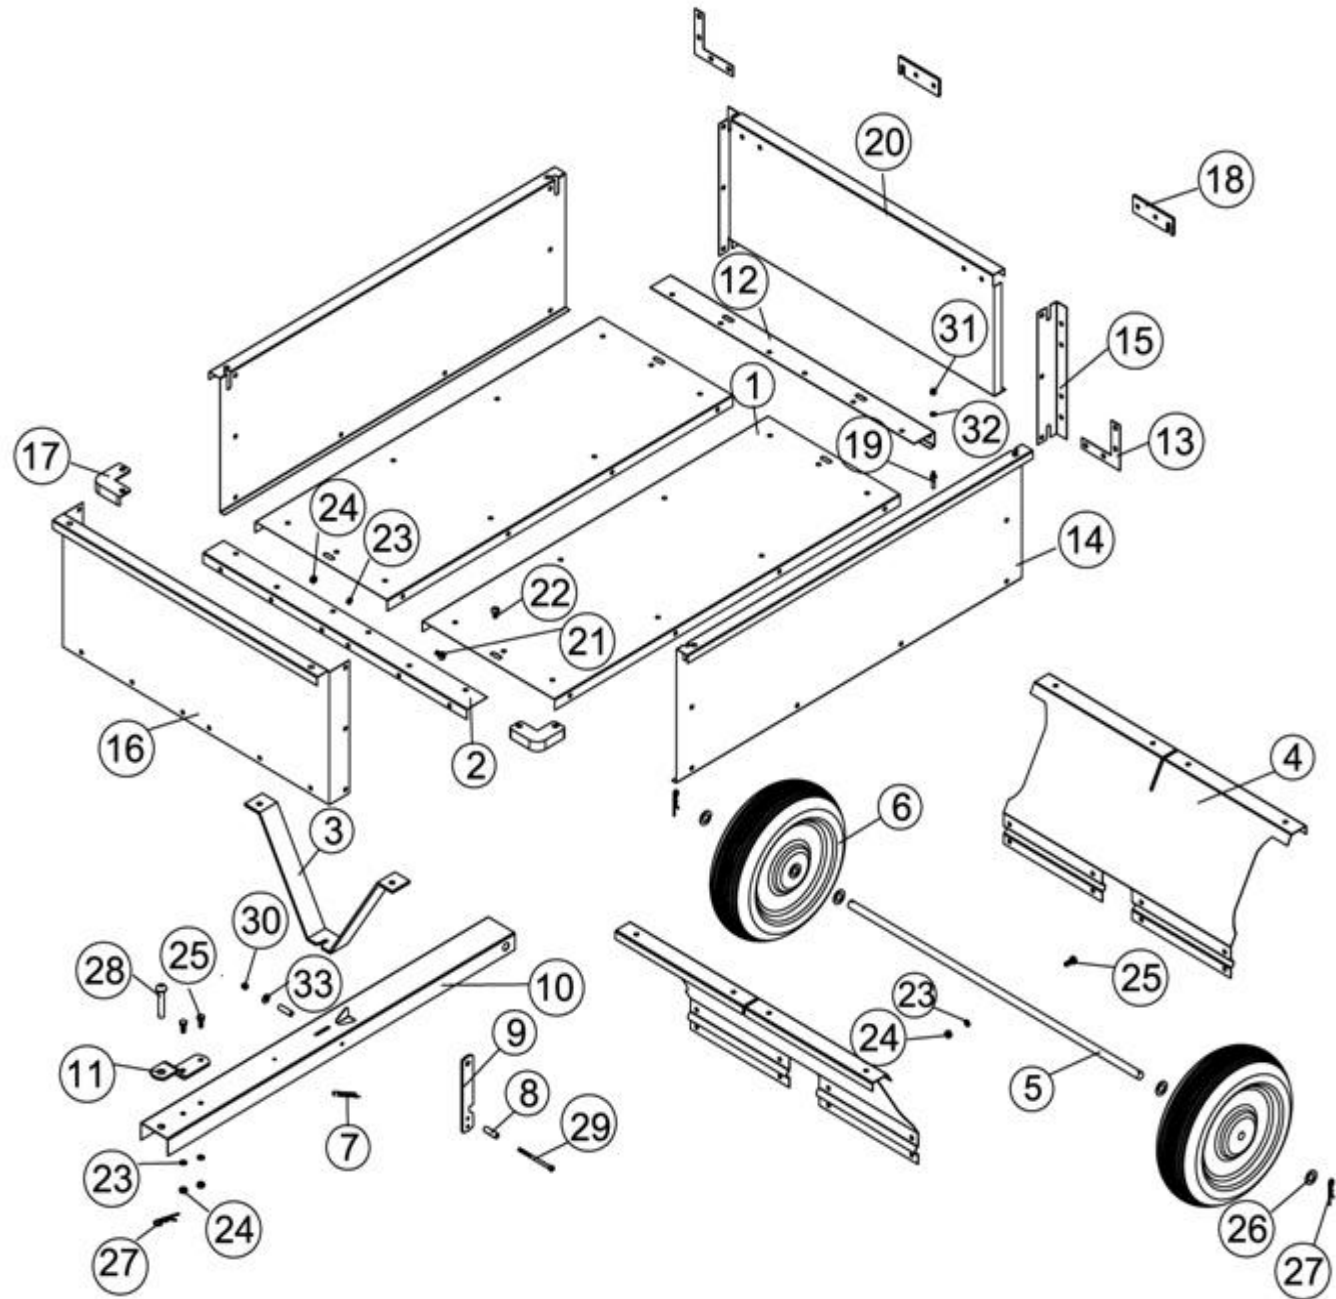

Garden Trailer THGT500

Garden Trailer THGT500

No.	Part No.	Description	Qty	No.	Part No.	Description	Qty
1	TH110-1	Bottom panel	2	18	TH110-18	Tailgate latch	2
2	TH110-2	Front cross brace	1	19	TH110-19	Tailgate pin	2
3	TH110-3	Support	1	20	TH110-20	Tailgate	1
4	TH110-4	Wheel axle support	2	21	TH110-21	Screw M8x16	60
5	TH110-5	Wheel axle	1	22	TH110-22	Screw M8x20	2
6	TH110-6	Wheel	2	23	TH110-23	Lock washer	72
7	TH110-7	Latch spring	1	24	TH110-24	Hex nut M8	72
8	TH110-8	Spacer	2	25	TH110-25	Hex bolt M8x20	10
9	TH110-9	Support latch	1	26	TH110-26	Flat washer	4
10	TH110-10	Draw bar	1	27	TH110-27	R clip	3
11	TH110-11	Hitch pin bracket	1	28	TH110-28	Hitch pin	1
12	TH110-12	Rear cross brace	1	29	TH110-29	Hex bolt M6x90	1
13	TH110-13	Rear corner bracket	2	30	TH110-30	Lock nut M6	2
14	TH110-14	Side panel	2	31	TH110-31	Hex nut M6	2
15	TH110-15	Rear corner brace	2	32	TH110-32	Flat washer	2
16	TH110-16	Front panel	1	33	TH110-33	Large washer	1
17	TH110-17	Front corner brace	2				