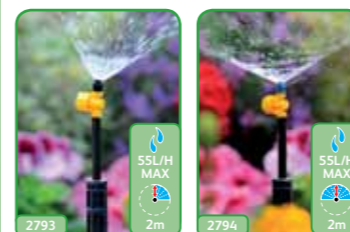

2793 - 90° Adjustable Micro Jet
- Adjustable flow ¼ circle micro jet

2794 - 180° Adjustable Micro Jet
- Adjustable flow ½ circle micro jet