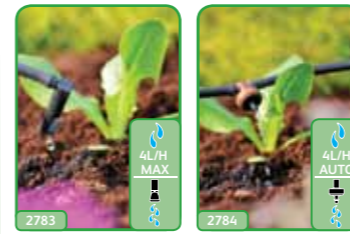

2783 - 4 LPH End of line Dripper
- Simple dripper that provides fixed 4LPH at 1.5bar

2784 - 4 LPH In-Line Pressure Compensating Dripper
- Self regulating dripper giving a constant 4LPH regardless of water pressure
- For in-line use