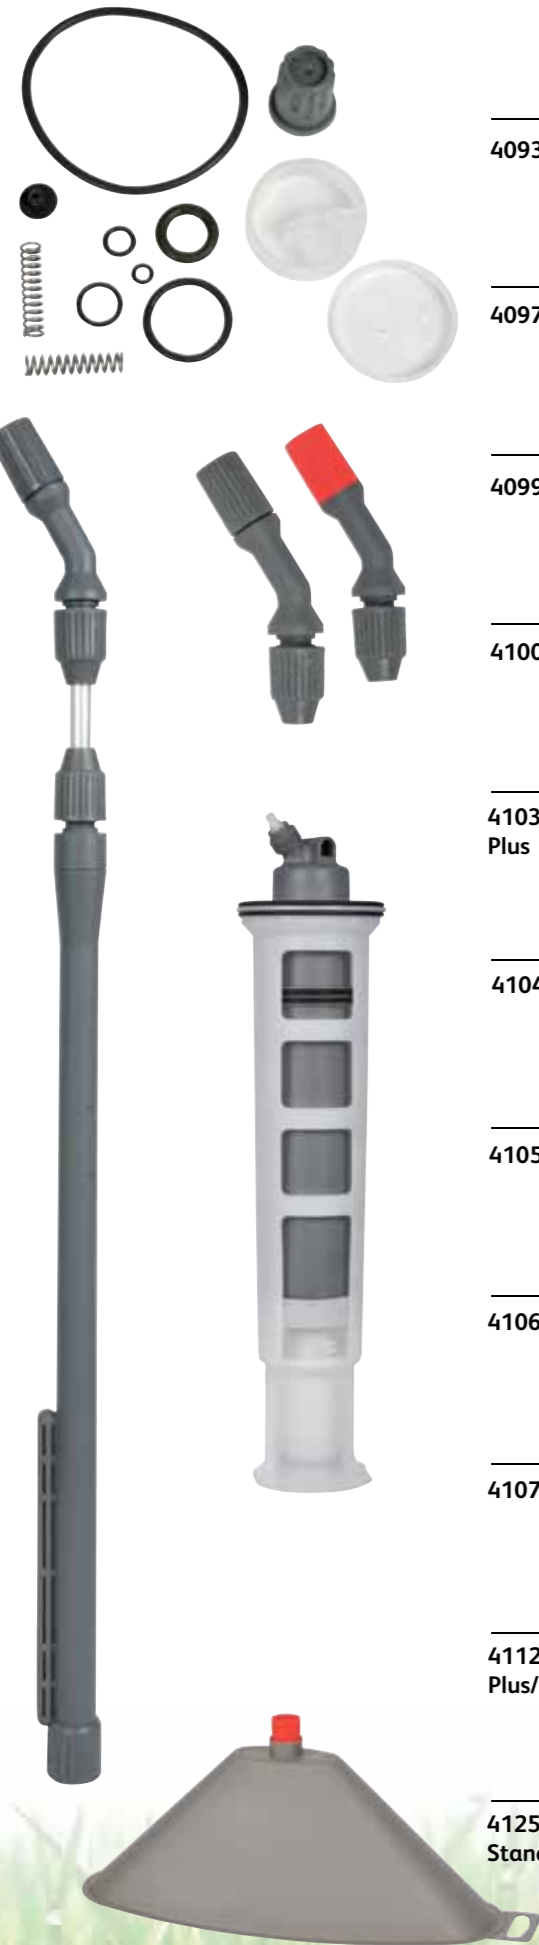

sprayer accessories

	5 010646 052689 >		INFO
4091 - Annual Service Kit - 1.25ltr	5 010646 049542	5	
4093 - Annual Service Kit - 12 & 16ltr	5 010646 049566	5	
4097 - Pump Assembly - Knapsack	5 010646 049603	5	
4099 - 1.5m Hose - Standard/Plus/Pro	5 010646 051125	5	
4100 - 1.3m Knapsack Hose	5 010646 049825	5	
4103 - Spray Nozzle Set - Standard/Plus	5 010646 049641	5	
4104 - Trigger Assembly - Viton	5 010646 049658	5	
4105 - Trigger Assembly - Knapsack	5 010646 049665	5	
4106 - Extension Lance	5 010646 049672	5	
4107 - Telescopic Lance	5 010646 049689	5	
4112 - Weedkiller Cone - Standard/Plus/Pro	5 010646 049733	5	
4125 - Annual Service Kit - 5, 7 & 10 Standard/Plus	5 010646 053891	5