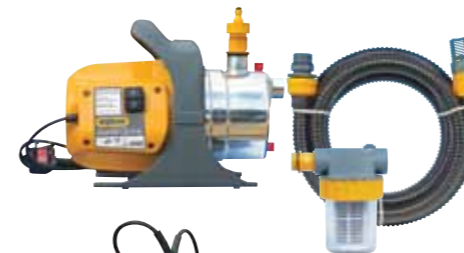

garden pumps

2826 Water Butt Pump

- Submersible 300w high pressure pump (1.1 bar max pressure, 2200 lph max flow)
- Suitable for use with spray guns, sprinkler, micro irrigation and hosepipes up to 50m in length.
- Supplied with 2175 tap connector, attaches to 3/4" BSP (G3/4) outlet