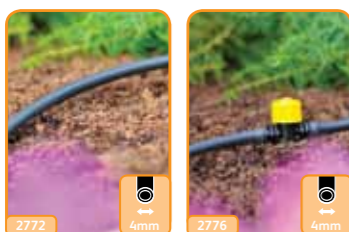

2772 - 10m 4mm Hose
- Small bore tubing used to supply individual plants
- Highly flexible and UV stable

2776 - Flow Control Valve - 4mm
- In-line 4mm valve shuts off or adjusts the flow in the 4mm supply tube