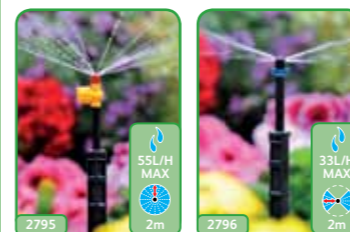

2788 - End of Line Adjustable Mini Sprinkler on Stake (0-40LPH)
- Adjustable sprinkler mounted on a 12cm stake complete with 4mm tube adaptor

2789 - High Spike
- Combines with any of the micro jet sprinklers to raise the spray pattern up to 35cm

2790 - 90° Micro Jet
- Produces ¼ circle spray pattern

2791 - 180° Micro Jet
- Produces semi circle spray pattern

2792 360° Micro Jet
- Produces full circle spray pattern

2793 - 90° Adjustable Micro Jet
- Adjustable flow ¼ circle micro jet

2794 - 180° Adjustable Micro Jet
- Adjustable flow ½ circle micro jet

2795 - 360° Adjustable Micro Jet
- Adjustable flow full circle micro jet

2796 - Strip Micro Jet
- Produces narrow elongated spray pattern