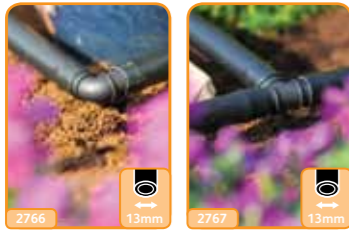

auto watering

∅ 13mm

2764 - 25m of 13mm Supply Hose
- Highly flexible, UV stable, central supply tube

2765 - Flow Control Valve - 13mm
- In-line 13mm valve shuts off or adjusts the flow in the 13mm supply tube