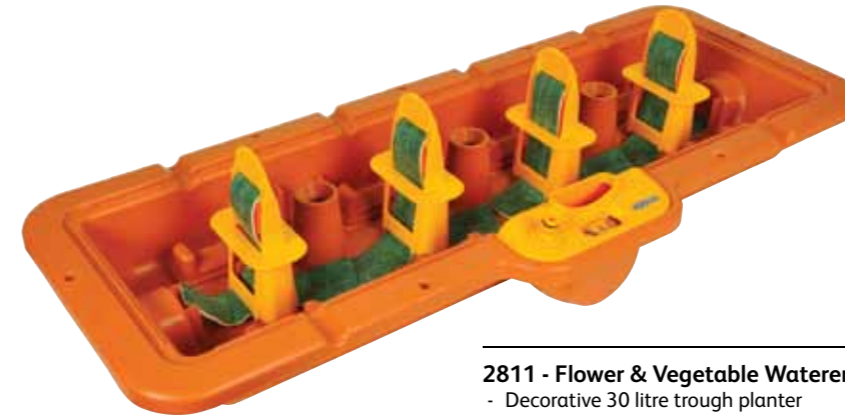

watering solutions

- 2810 - Growbag Waterer**
- 4 capillary water spikes – delivers water from 15 litre reservoir directly to plant roots
 - Integrated water level indicator and quick refill access point
 - Base includes three vertical bamboo cane holders