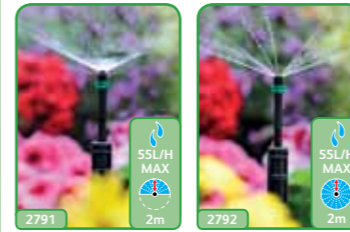

2791 - 180° Micro Jet
- Produces semi circle spray pattern

2792 360° Micro Jet
- Produces full circle spray pattern