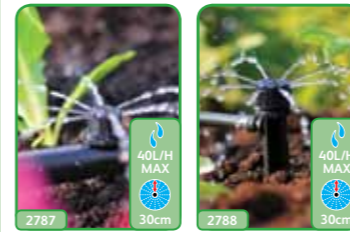

2787 - End of Line Adjustable Mini Sprinkler (0-40LPH)
- Mini sprinkler with adjustable flow for end of line use

2788 - End of Line Adjustable Mini Sprinkler on Stake (0-40LPH)
- Adjustable sprinkler mounted on a 12cm stake complete with 4mm tube adaptor