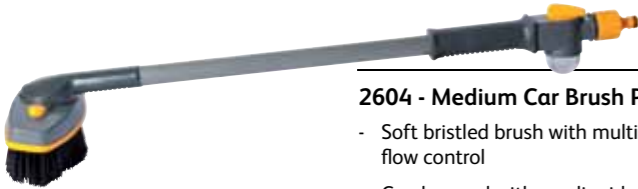

1. **2604 - Medium Car Brush Plus**
2. Soft bristled brush with multi position head on / off flow control
   - Can be used with any liquid car shampoo