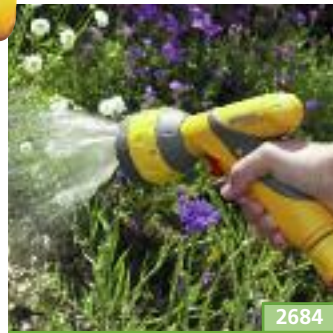

Ultra Metal™

Stylish Range

2690 Adjustable Nozzle Gun

Stylish metal bodied gun with a choice of jet or cone spray patterns.

6 50 10646 03780 8

2691 Metal Rose Head Gun

Stylish metal bodied gun spray gun featuring eight varied spray patterns.

6 50 10646 03781 5

Ultra Range

The Hozelock Ultra range combines fantastic looks, comfortable soft-touch materials and excellent ergonomics with a range of genuinely useful, class leading spray patterns. A variable trigger flow control with a two stage locking mechanism makes the guns perfect for all garden tasks.

2682 Hozelock Ultra™ 6

Features jet, cone and fast-fill spray options make the Ultra 6 particularly good for cleaning tasks.

5 50 10646 03759 4

2684 Hozelock Ultra™ 9

Multi-purpose hose gun with a choice of jet, cone, fast-fill, fan, mist and metal rose spray patterns.

5 50 10646 03760 0

2686 Hozelock Ultra™ 12

Brilliant all round performing spray gun with a choice of jet, cone, fast-fill, fan, mist and brass rose spray patterns, plus a gentle aerator spray ideal for watering pots and containers. The additional rear flow control makes the gun very easy to use.

5 50 10646 03762 4

Ultra Metal Range

Combines the leading spray performance of the Ultra gun range with metal construction. The die-cast metal body provides exceptional strength and a soft elastomer coating makes the guns extremely durable and comfortable to hold. All guns feature a tough plated metal male end, trigger lock and a rear flow control.

2687 Ultra Metal 10

Ultra tough spray gun featuring jet, cone and fast-fill spray options making it ideal for all cleaning tasks.

5 50 10646 04524 7

2688 Ultra Metal 14