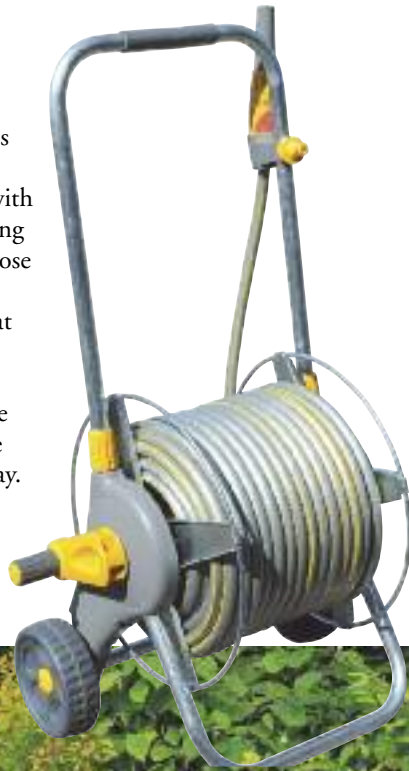

60m Ultra Metal Cart

The new 60m cart combines the durability and manoeuvrability of plastic with the toughness of steel to bring the consumer a best value hose storage solution. The steel drum is plated to ensure that the cart stays rust free. The product will include all necessary fittings and will be fully assembled allowing the customer to use straight away.

The range

The new range consists of 9 new Ultra Metal products; 1/2" & 3/4" Hose Connector, 1/2" & 3/4" AquaStop, 3/4" Tap Connector and 1/2" adapter, 1" Tap Connector, 1/2" Hose Repair, Double Male Connector and a fully assembled 60m metal hose cart.

All products will be available in March 2010.

For distributor contact details, visit our website at www.hozelock.com/distributor

Introduction	2
New Products New for 2010	2
Hose Storage Systems Reels and Carts.	4
Water Saving Products Making better use of water.	9
Hose For all gardening tasks.	9
Hose Fittings Quick-Connect fittings and accessories.	13
Hose End Accessories Hose guns.	15
Brush Systems Car wash brushes & accessories.	17
Sprinklers Vortex range	18
Aquastorm Sprinklers Aquastorm range.	19
Aquapod Effortless Watering.	20
Automatic Watering Watering kits, Timers & Micro irrigation	21
Killaspray Killaspray Sprayers	27
Killaspray Plus Killaspray Plus Sprayers	28
Sprayer Spares Comprehensive range of spare parts & accessories	30