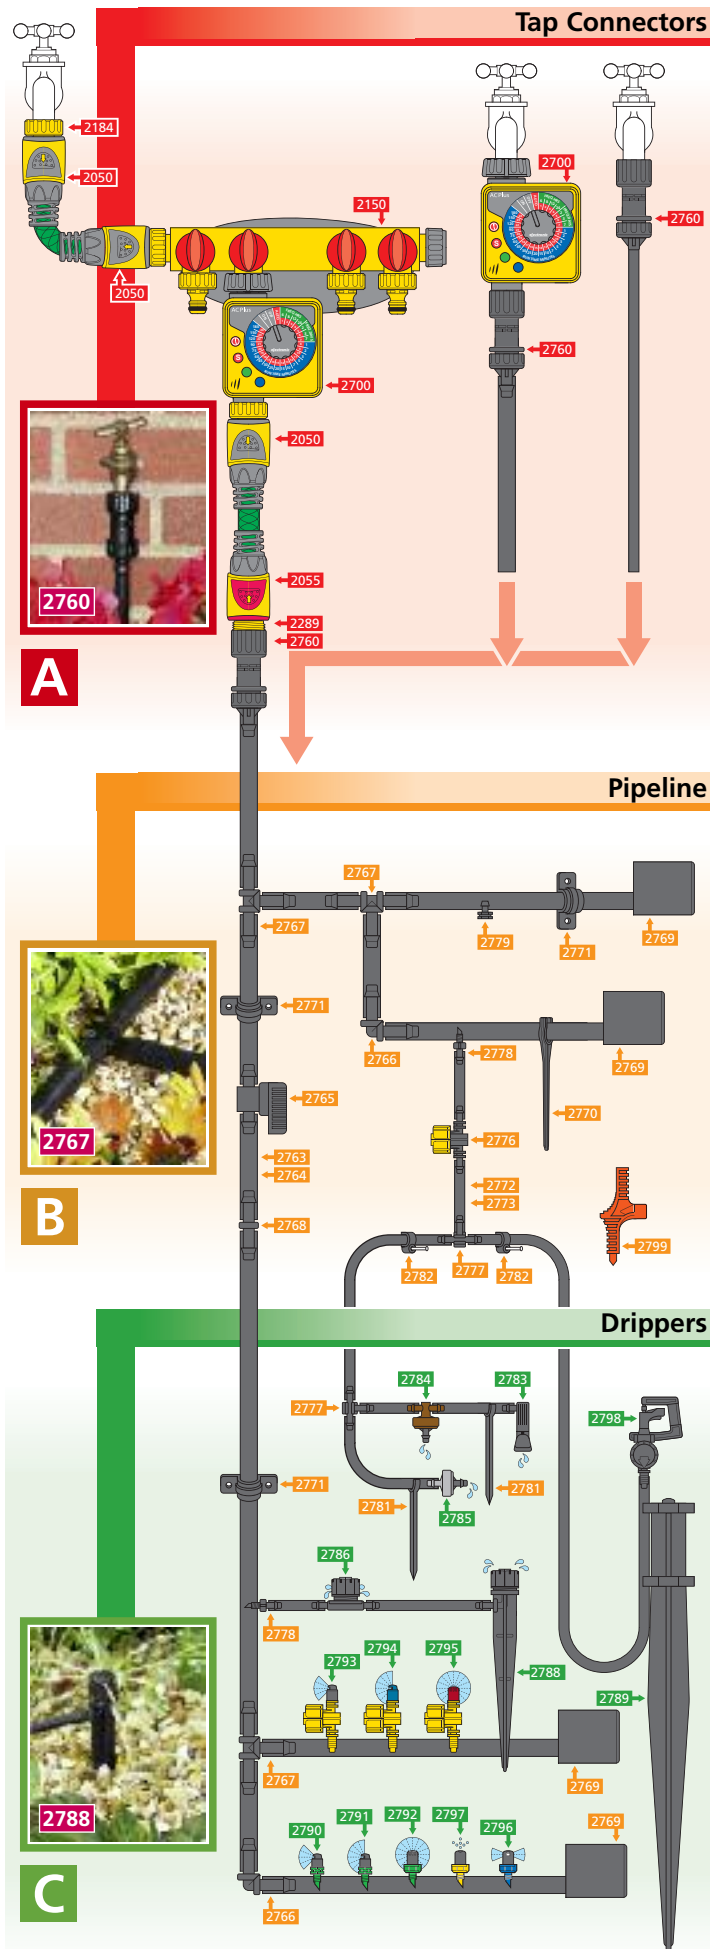

- 'One-Touch' for immediate watering
- A choice of 13 pre-set programs
- 'Watering Wizard' – just follow the interactive program
- 'Watering Manager' – with up to 4 different programs per day

Large tactile buttons allow any program to be quickly and easily changed

Inlet size (1/2", 3/4", 1")

2 50 10646 01802 9

2 50 10646 03675 7

2 50 10646 05259 7

Tap Connectors

	PACK QTY	OUTER PACK QTY	BARCODE
2150 4-Way Tap Connector Allows the water supply to be divided in up to four outlets including two with Electronic Water Timers.	1	2	50 10646 02187 6
2289 Accessory Adaptor-male Use to convert 2760 Pressure Reducer and 2761 Hose/Tap Connector to Hozelock quick-connect system.	1	10	50 10646 00538 8
2760 Pressure Reducer Reduces pressure to a constant 20psi (1.5 bar) for optimum performance. Supplied with 13mm and 4mm outlets.	1	5	50 10646 04012 9