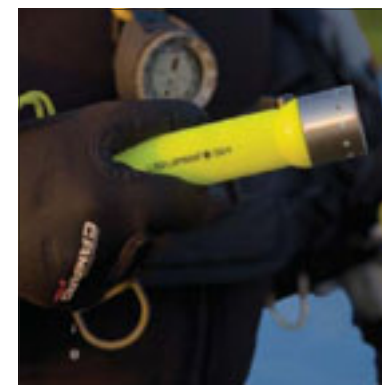

## LED LENSER® D14 Frogman

**Type:** Handheld  
**Size:** 161 x 42mm  
**Weight:** 235gms  
**Power supply:** 4 x AA Alkaline Batteries

Code	Colour	Packaging
7456	Neon	Gift Box
7456TP	Neon	Test-It
7457	Black	Gift Box
7457TP	Black	Test-It