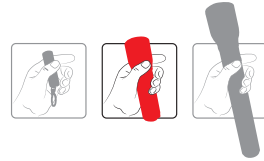

## LED LENSER® L5

**Type:** Handheld  
**Size:** 130 x 33mm  
**Weight:** 114gms  
**Power supply:** AA Alkaline Battery

Code	Colour	Packaging
7005	Black	Test-It Box