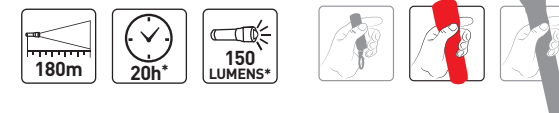

## LED LENSER® D14 Frogman

**Type:** Handheld  
**Size:** 161 x 42mm  
**Weight:** 235gms  
**Power supply:** 4 x AA Alkaline Batteries

Code	Colour	Packaging
7456	Neon	Gift Box
7456TP	Neon	Test-It
7457	Black	Gift Box
7457TP	Black	Test-It