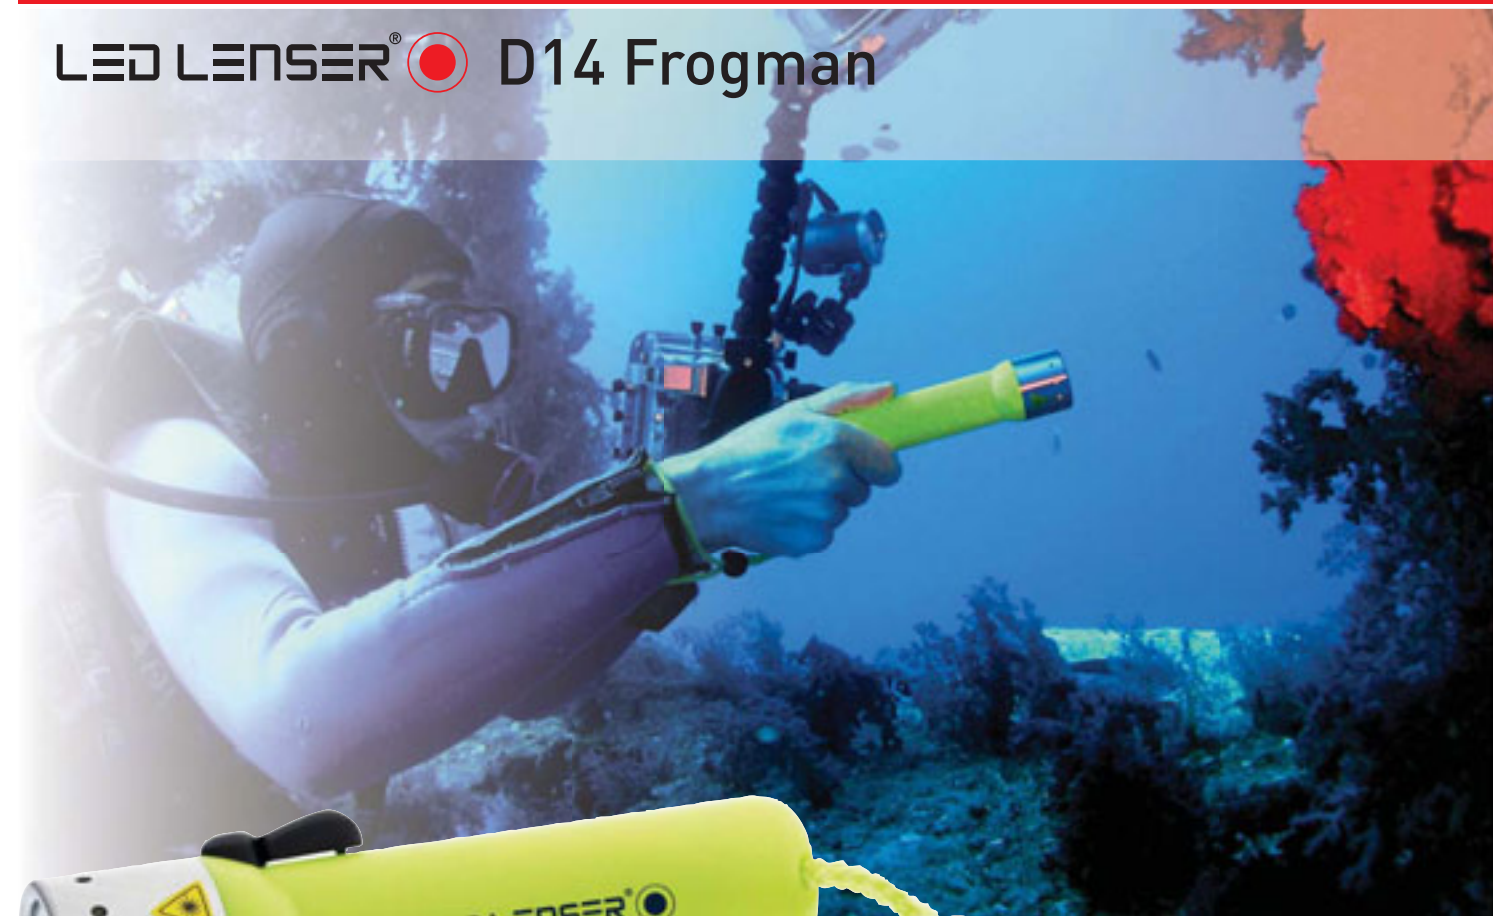

## LED LENSER® D14 Frogman

**Type:** Handheld  
**Size:** 161 x 42mm  
**Weight:** 235gms  
**Power supply:** 4 x AA Alkaline Batteries

Code	Colour	Packaging
7456	Neon	Gift Box
7456TP	Neon	Test-It
7457	Black	Gift Box
7457TP	Black	Test-It