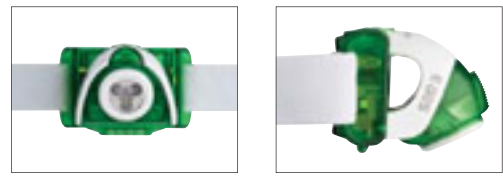

SEO Head Lamp

Series

LED Lenser® SEO head lamps have been meticulously designed to stand out from the crowd.

These robust, perfectly calibrated lighting instruments instantly appeal to the confident, active enthusiasts who demand the very best. Each head lamp in the series effortlessly combines serious lighting performance, eye-catching award winning design and world renowned technologies. Superior high powered red and white LEDs are integrated into each SEO model enabling the option of bright white homogenous light or a red light to protect night vision. Every SEO head lamp is precisely weighted to ensure maximum comfort.

LED Lenser® SEO – Spirit, Emotion, Originality.

LED LENSER® SEO 3

Type: Head Lamp
Size: -
Weight: 96gms
Power supply: 3 x AAA Alkaline Batteries

Code	Colour	Packaging
6103	Green	Test-It

LED LENSER® SEO 5

Type: Head Lamp
Size: -
Weight: 105gms
Power supply: 3 x AAA Alkaline Batteries

Code	Colour	Packaging
6106	Red	Test-It

LED LENSER® SEO 7R

Type: Head Lamp - RECHARGEABLE
Size: -
Weight: 105gms
Power supply: L-ion Rechargeable Battery

Code	Colour	Packaging
6107R	Blue	Test-It

OPTISENSE Technology

LED LENSER® SEO 5

Type: Head Lamp
Size: -
Weight: 105gms
Power supply: 3 x AAA Alkaline Batteries

Code	Colour	Packaging
6105	Black	Test-It

LED LENSER® SEO Accessories

Code	Product
7784	L-ion Rechargeable Battery
0389	Charging cable for L-ion Battery
0373	Headstrap Green
0375	Headstrap Black
0376	Headstrap Red
0377	Headstrap Blue

All accessories fit all SEO models.