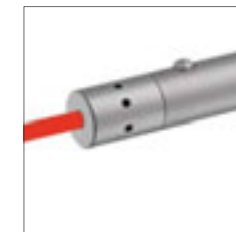

Active

Active torches for an active lifestyle.

Our Active Series of torches are as diverse as the activities and pastimes that they can be used to enjoy. From polycarbonate housing on the L-series offering superior temperature resistance in very cold or very hot locations like up a mountain or in a desert, to lamping torch kits and diving torches; this varied range illuminates like no other.

Superior lighting to rely on.

LED LENSER® Police Tech Focus Kit

Police Tech Focus Torch with Pressure Sensitive Switch and Gun Mount

Type: Handheld
Size: 126 x 32mm
Weight: 144gms
Power supply: 3 x AAA Alkaline Batteries

Code	Colour	Packaging
1061	Black	Gift Box

LED LENSER® P7 Kit

P7 Torch with Pressure Sensitive Switch and Gun Mount

Type: Handheld
Size: 133 x 37mm
Weight: 192gms
Power supply: 4 x AAA Alkaline Batteries

Code	Colour	Packaging
1200	Black	Gift Box

LED LENSER® Automotive Rechargeable

Type: Car / Handheld
- RECHARGEABLE
Size: 49 x 20mm
Weight: 44gms
Power supply: 4 x Ni-Mh Battery

Code	Colour	Packaging
7575	Silver	Gift Box

LED LENSER® V9 Laser Pointer

Type: Key-Ring
Size: 58 x 10.5mm
Weight: 14gms
Power supply: 3 x AG5 Alkaline Batteries

Code	Colour	Packaging
7630	Titanium	Test-It Box

LED LENSER® L7E

Type: Handheld
Size: 136 x 39mm
Weight: 115gms
Power supply: 3 x AAA Alkaline Battery

Code	Colour	Packaging
7008E	Black	Test-It

*Burn time measured in lowest light output of torch. Lumens measured in highest light output of torch.