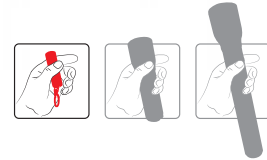

Type: Key-Ring
Size: 72 x 14mm
Weight: 22gms
Power supply: 3 x AG13 Batteries

Code	Colour	Packaging
7563	Titanium	Test-It Box

LED LENSER® V9