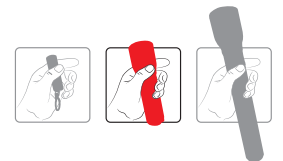

LED LENSER® F1

Type: Handheld
Size: 88 x 27mm
Weight: 69gms
Power supply: CR123A Battery

Code	Colour	Packaging
8701	Black	Gift Box

SLT Smart Light Technology

3 Light Functions

- Power
- Low Power
- Defence Strobe

Smart LED Protection

Tough enough to break glass

Interchangeable front ring

LED LENSER® X7R

Type: Handheld - **RECHARGEABLE**
Size: 171 x 70mm
Weight: 240gms
Power supply: L-ion 3.7V Battery

Code	Colour	Packaging
8408R	Black	Case

SLT Smart Light Technology

2 Energy Modes

- Energy Saving
- Constant Current

3 Light Programs

- Professional
- Easy
- Defence

8 Light Functions

LED LENSER® X14

Type: Handheld
Size: 181 x 83mm
Weight: 420gms
Power supply: 4 x AA Alkaline Batteries

Code	Colour	Packaging
8415X	Black	Gift Box

SLT Smart Light Technology

2 Energy Modes

- Energy Saving
- Constant Current

3 Light Programs

- Professional
- Easy
- Defence

8 Light Functions

*Burn time measured in lowest light output of torch. Lumens measured in highest light output of torch.