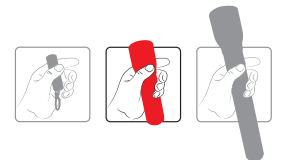

*Burn time measured in lowest light output of torch. Lumens measured in highest light output of torch.