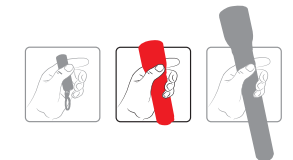

*Burn time measured in lowest light output of torch. Lumens measured in highest light output of torch.