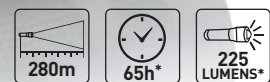

LED LENSER® M14

Type: Handheld
Size: 163 x 47mm
Weight: 355gms
Power supply: 4 x AA Alkaline Batteries

Code	Colour	Packaging
8314	Black	Gift Box