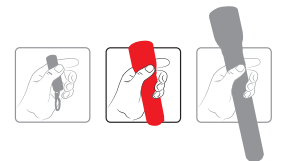

LED LENSER® M7R

Type: Handheld - **RECHARGEABLE**
Size: 156 x 37mm
Weight: 203gms
Power supply: L-ion Battery

Code	Colour	Packaging
8407R	Black	Case

LED LENSER® M7R X

Type: Handheld - **RECHARGEABLE**
Size: 156 x 37mm
Weight: 208gms
Power supply: L-ion Battery

Code	Colour	Packaging
8307RX	Black	Case

LED LENSER® M14

Type: Handheld
Size: 163 x 47mm
Weight: 355gms
Power supply: 4 x AA Alkaline Batteries

Code	Colour	Packaging
8314	Black	Gift Box

LED LENSER® M14 X

Type: Handheld
Size: 162 x 47mm
Weight: 365gms
Power supply: 4 x AA Alkaline Batteries

Code	Colour	Packaging
8314X	Black	Gift Box

*Burn time measured in lowest light output of torch. Lumens measured in highest light output of torch.