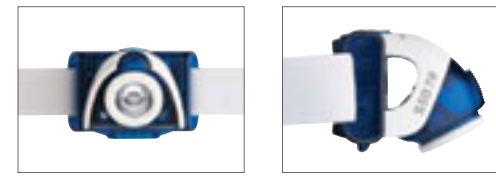

LED LENSER® SEO 7R

Type: Head Lamp - RECHARGEABLE
Size: -
Weight: 105gms
Power supply: L-ion Rechargeable Battery

Code	Colour	Packaging
6107R	Blue	Test-It

OPTISENSE Technology