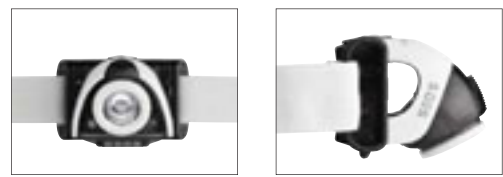

LED LENSER® SEO 5

Type: Head Lamp
Size: -
Weight: 105gms
Power supply: 3 x AAA Alkaline Batteries

Code	Colour	Packaging
6105	Black	Test-It