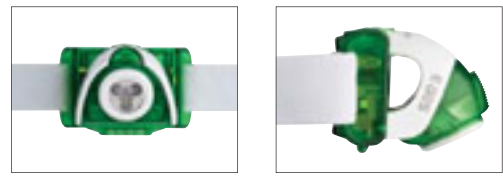

SEO Head Lamp

Series

LED Lenser® SEO head lamps have been meticulously designed to stand out from the crowd.

These robust, perfectly calibrated lighting instruments instantly appeal to the confident, active enthusiasts who demand the very best. Each head lamp in the series effortlessly combines serious lighting performance, eye-catching award winning design and world renowned technologies. Superior high powered red and white LEDs are integrated into each SEO model enabling the option of bright white homogenous light or a red light to protect night vision. Every SEO head lamp is precisely weighted to ensure maximum comfort.

LED Lenser® SEO – Spirit, Emotion, Originality.

LED LENSER® SEO 3

Type: Head Lamp
Size: -
Weight: 96gms
Power supply: 3 x AAA Alkaline Batteries

Code	Colour	Packaging
6103	Green	Test-It

LED LENSER® SEO 5

Type: Head Lamp
Size: -
Weight: 105gms
Power supply: 3 x AAA Alkaline Batteries

Code	Colour	Packaging
6106	Red	Test-It

LED LENSER® SEO 7R

Type: Head Lamp - RECHARGEABLE
Size: -
Weight: 105gms
Power supply: L-ion Rechargeable Battery

Code	Colour	Packaging
6107R	Blue	Test-It

OPTISENSE Technology

LED LENSER® SEO 5

Type: Head Lamp
Size: -
Weight: 105gms
Power supply: 3 x AAA Alkaline Batteries

Code	Colour	Packaging
6105	Black	Test-It

LED LENSER® SEO Accessories

Code	Product
7784	L-ion Rechargeable Battery
0389	Charging cable for L-ion Battery
0373	Headstrap Green
0375	Headstrap Black
0376	Headstrap Red
0377	Headstrap Blue

All accessories fit all SEO models.

*Burn time measured in lowest light output of torch. Lumens measured in highest light output of torch.