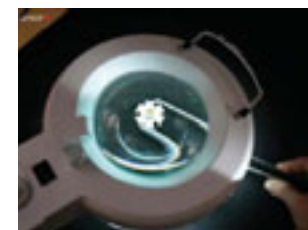

### Floating Charge System™

A torch has never been so easy to recharge. Charger and torch are connected by the invisible forces of magnetism. Batteries do not need to be removed from the torch and placed in separate recharging units thus the possibility of dust or dirt contaminating the battery compartment is eliminated. As the batteries stay in the torch whilst recharging the torch is available for immediate use when required. Supreme contact charging.