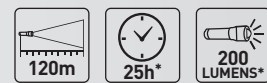

## LED LENSER® P14.2

**Type:** Handheld  
**Size:** 197 x 47mm  
**Weight:** 357gms  
**Power supply:** 4 x AA Alkaline Batteries

Code	Colour	Packaging
9414	Black	Gift Box
9414TP	Black	Test-It

## LED LENSER® P6.2

**Type:** Handheld  
**Size:** 163 x 26mm  
**Weight:** 116gms  
**Power supply:** 2 x AA Alkaline Batteries

Code	Colour	Packaging
9406	Black	Gift Box
9406TP	Black	Test-It