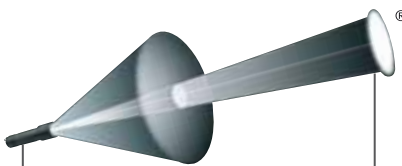

LED LENSER®  P5R
 A giant of light goes eco

Advanced Focus System

LED	High End Power LED
Length	117,5 mm
Weight	80 g
Luminous flux	210 lm*
Battery	1 x AA Li-Ion 3,7 V
Energy tank	2,6 Wh
Burning life	7 h**
Beam distance	190 m*

Technical Data

reddot design award
winner 2010

The LED LENSER P5R generates a light output that is reminiscent of spotlights. A light beam of up to 210 Lumens* shoots from the high-precision reflector-lens (simply press the push-button). The lamp is powered by a rechargeable lithium-ion battery that can be recharged up to 1,000 times using the included charger.

Included in delivery: rechargeable battery, floating charge system, intelligent clip

Item No. 8405-R

* Luminous flux (lumens) resp. max. beam distance (meters) in the brightest function when switching on with one new fully charged rechargeable battery. Average values that may vary $\pm 15\%$ depending on type of chip and rechargeable battery.
 ** Average hours of burning life as measured in the least energy-consuming mode and until residual luminous flux amounts to 1 lumen.