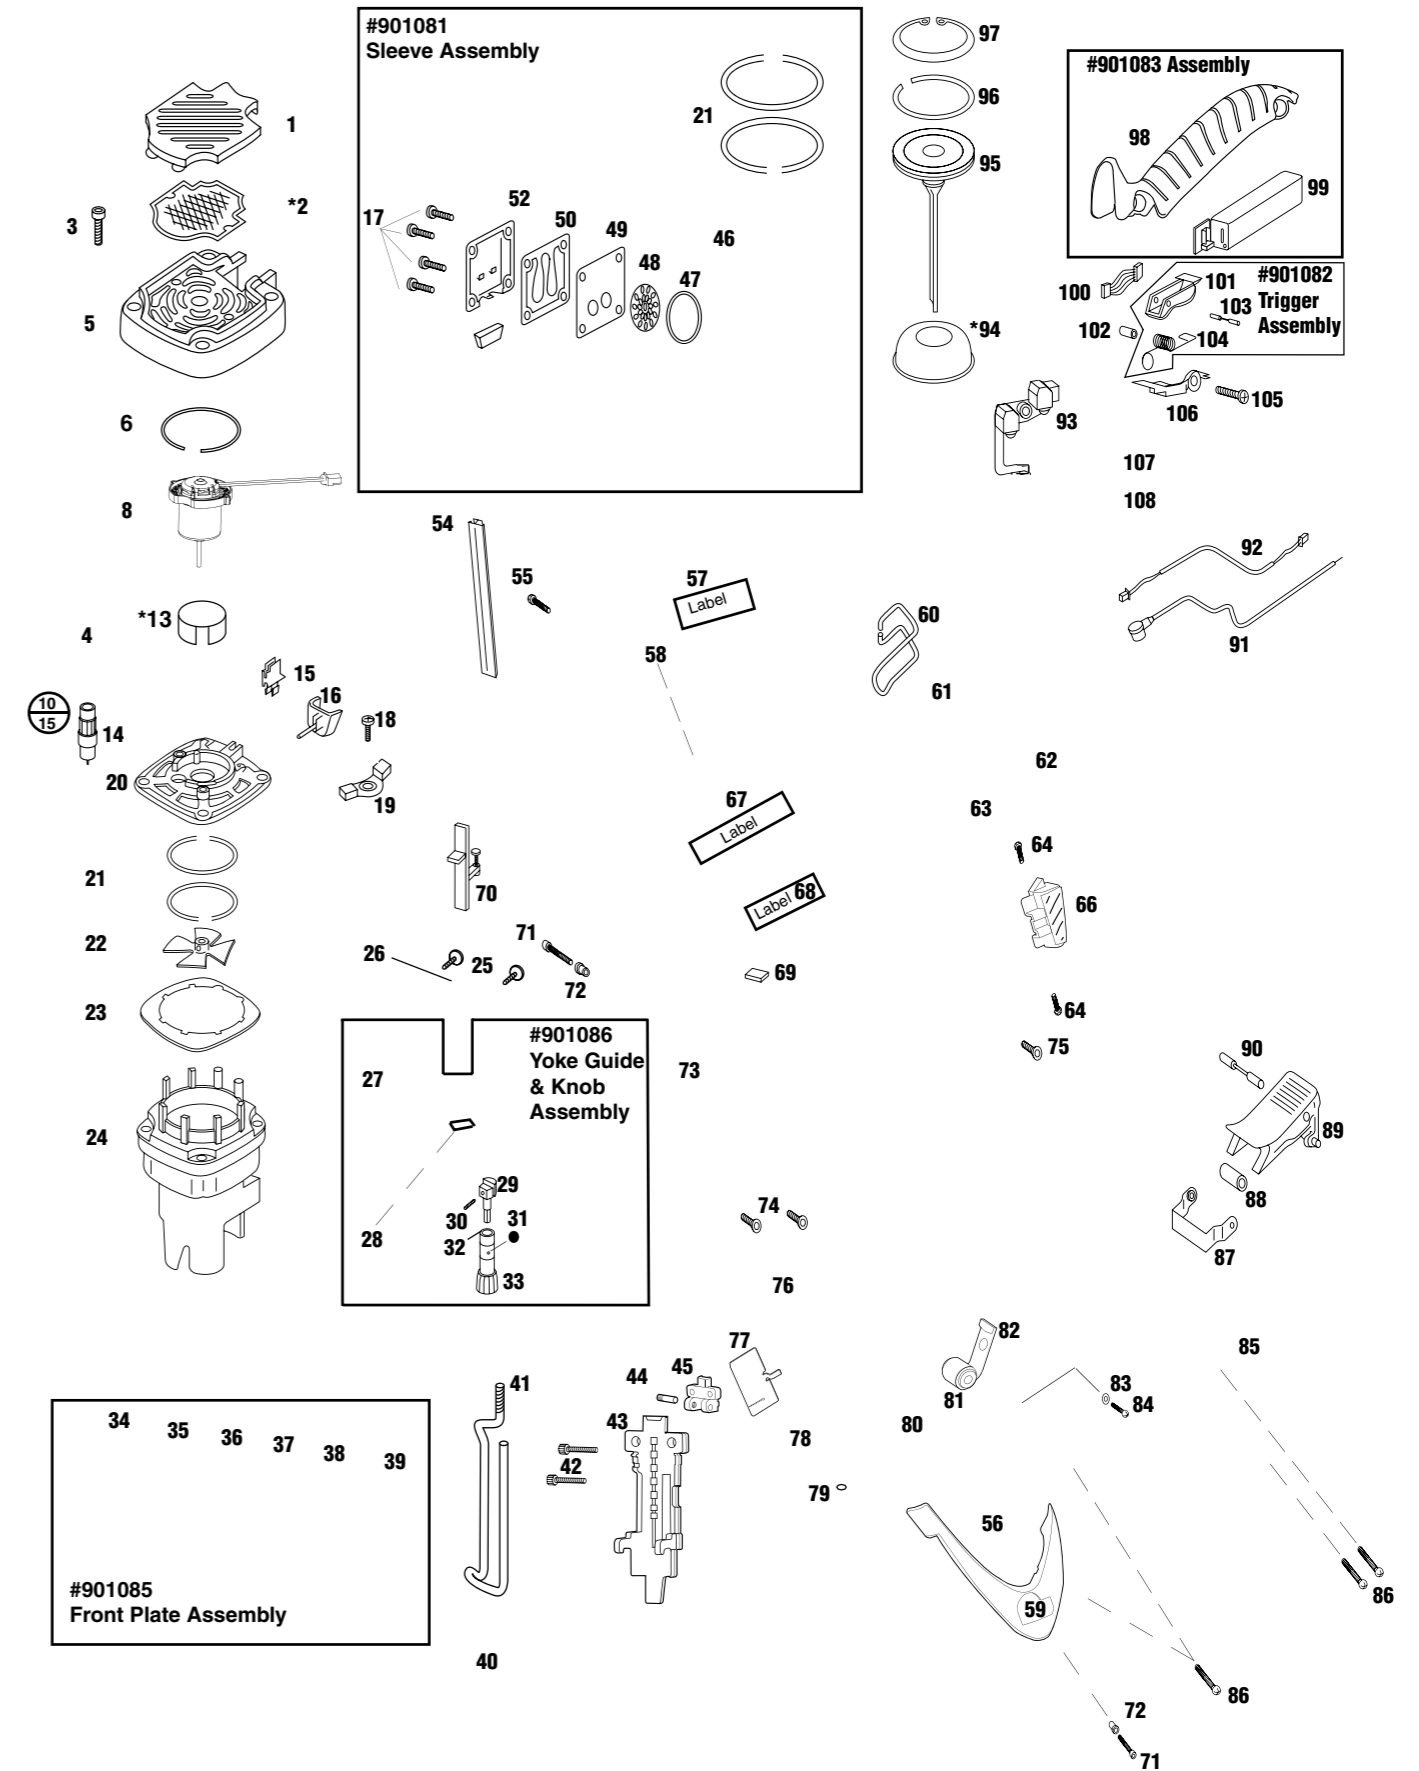

■ Apply Loctite RC-620 (Green) Part No.401491

* Denotes Normal Wear Items

→ Denotes Change

IM50 F18

Part No. 013330 (EU), 013331 (UK)

TORQUE VALUES
MIN
MAX IN.LBS

WARNING
All parts must be periodically inspected and replaced if worn or broken. Failure to do this can affect the tool's operation and present a safety hazard