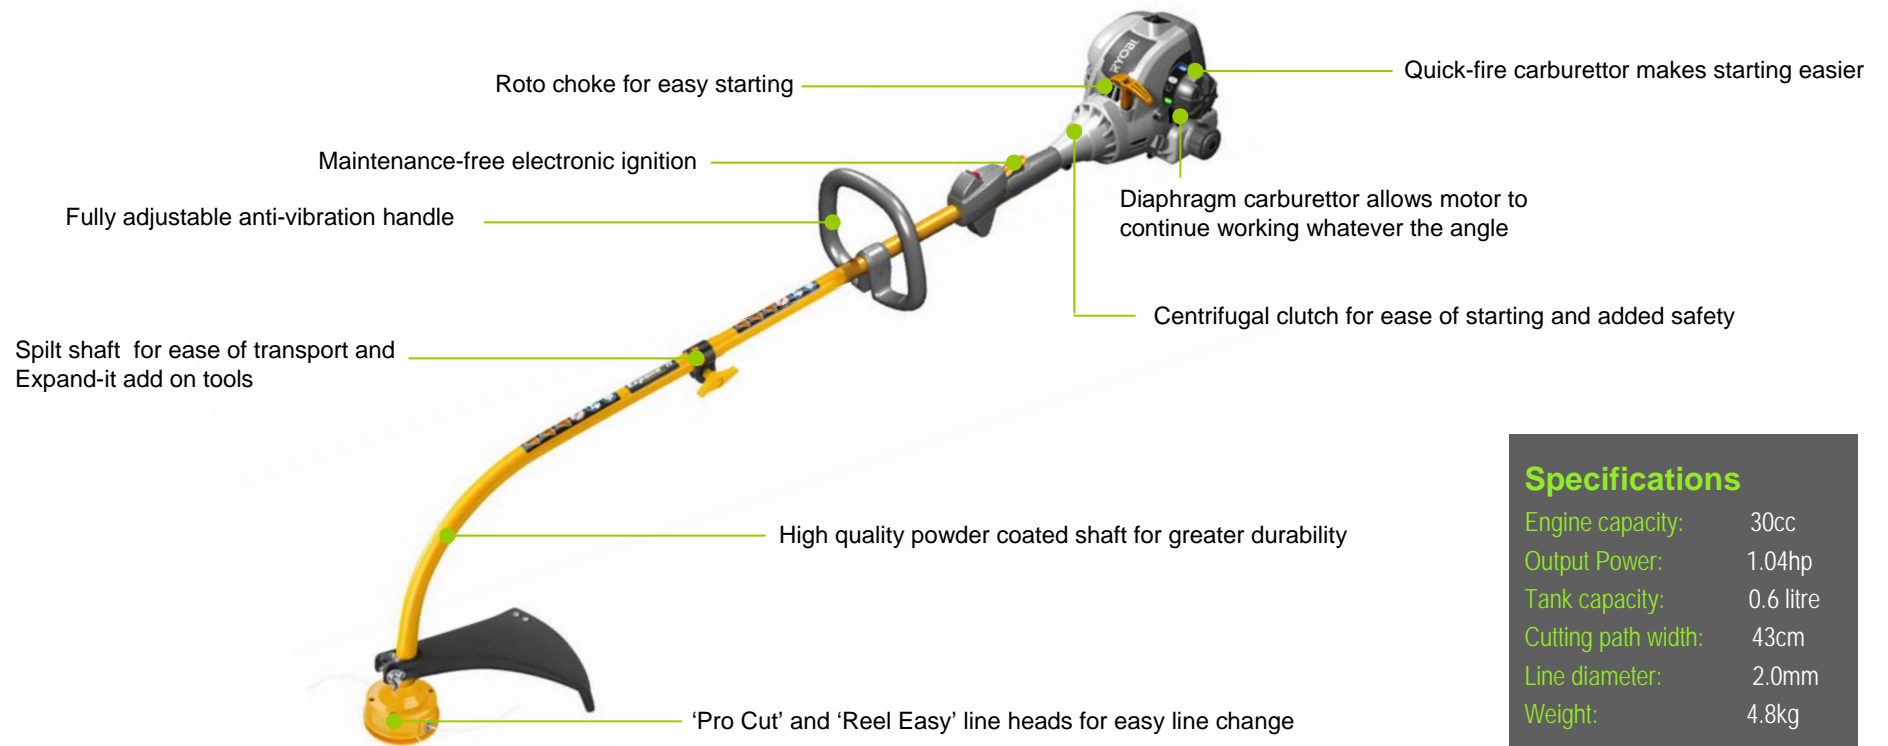

## RLT-30CES

### 30cc Line Trimmer with Roto Choke

#### Included as standard:

Dual nylon line, bump feed cutting head, 2-stroke oil, 1 x wrench

#### Specifications

Engine capacity:	30cc
Output Power:	1.04hp
Tank capacity:	0.6 litre
Cutting path width:	43cm
Line diameter:	2.0mm
Weight:	4.8kg

**RYOBI**