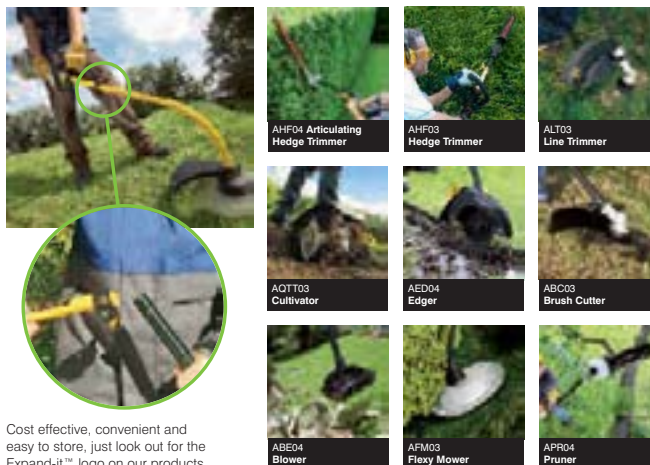

Without compromising on performance the Ryobi 4 Stroke range offers hassle free and lightweight tools, with reduced engine noise and low vibration levels.

TURN ONE POWER UNIT INTO NINE TOOLS

Simply connect any Expand-it™ attachment to the power unit, using the quick release mechanism, and within seconds you have a brand new garden power tool.

Cost effective, convenient and easy to store, just look out for the Expand-it™ logo on our products.

THE LIGHTEST 4 STROKE GARDEN TOOLS IN THEIR CLASS

new

NEW LIGHTWEIGHT 4 STROKE PETROL POWER GARDEN TOOLS

LINE TRIMMER & BRUSH CUTTERS

With no need to mix fuel and oil, and a lightweight 4 stroke engine, these tools are mess free and easy to use.

RLT430CES 4 Stroke Line Trimmer

Ideal for light vegetation and grass cutting around the garden.

EXPAND-IT
COMPATIBLE

RBC430SES 4 Stroke Brush Cutter

Ideal for tackling tough matted grass and scrub in the garden.

EXPAND-IT
COMPATIBLE

RBC430SBS 4 Stroke Brush Cutter with Bike Handle

With a fully adjustable rotating bike handle, this tool is ideal for tackling tough matted grass and scrub across wide areas and large gardens.