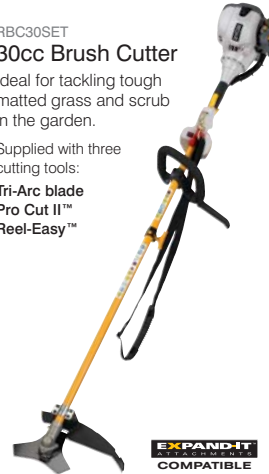

## LINE TRIMMER & BRUSH CUTTERS

The TouchStart™ push button ensures instant and easy starting every time. With powerful 30cc 2 stroke engines and anti-vibration handles, these tools make light work of numerous garden tasks.

### RLT30CET 30cc Line Trimmer

Ideal for light vegetation and grass cutting around the garden.

Supplied with two cutting tools:

**Pro Cut II™**  
**Reel-Easy™**

**EXPAND-IT**  
COMPATIBLE

### RBC30SET 30cc Brush Cutter

Ideal for tackling tough matted grass and scrub in the garden.

Supplied with three cutting tools:

**Tri-Arc blade**  
**Pro Cut II™**  
**Reel-Easy™**

**EXPAND-IT**  
COMPATIBLE