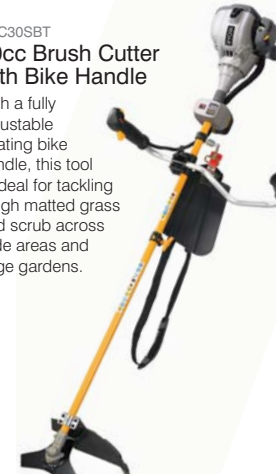

### RLT30CET 30cc Line Trimmer

Ideal for light vegetation and grass cutting around the garden.

Supplied with two cutting tools:

**Pro Cut II™**  
**Reel-Easy™**

**EXPAND-IT**  
COMPATIBLE

### RBC30SET 30cc Brush Cutter

Ideal for tackling tough matted grass and scrub in the garden.

Supplied with three cutting tools:

**Tri-Arc blade**  
**Pro Cut II™**  
**Reel-Easy™**

**EXPAND-IT**  
COMPATIBLE

### RBC30SBT 30cc Brush Cutter with Bike Handle

With a fully adjustable rotating bike handle, this tool is ideal for tackling tough matted grass and scrub across wide areas and large gardens.

## BACK PACK BLOWER

Ideal for clearing gardens of any size.