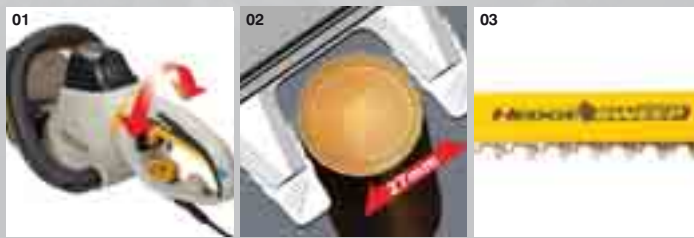

Hedge Trimmers

Features

- 01 Unique rotating rear handle in combination with large loop front trigger makes it possible to cut hedges safely in different angles.
- 02 Lasercut precision blade with anti-skid technology for highest cutting performance and prolonged life.
- 03 HedgeSweep™ sweeps remaining clippings away from the hedge.

RHT2660DA

26cc StartEasy™ Petrol Hedge Trimmer

Features

- Powerful 26cc 2 stroke engine
- 5 position rotating rear handle for optimum user comfort
- Dual reciprocating precision blade for less vibration
- StartEasy™ carburettor for easy starting

Included as standard

2 stroke oil, Wrench

Specification

Engine displacement:	26cc
Power:	0.9hp
Blade length:	60cm
Cutting capacity:	28mm
Blade type:	dual-action
Blade speed:	2,600min⁻¹
Weight:	5.3kg