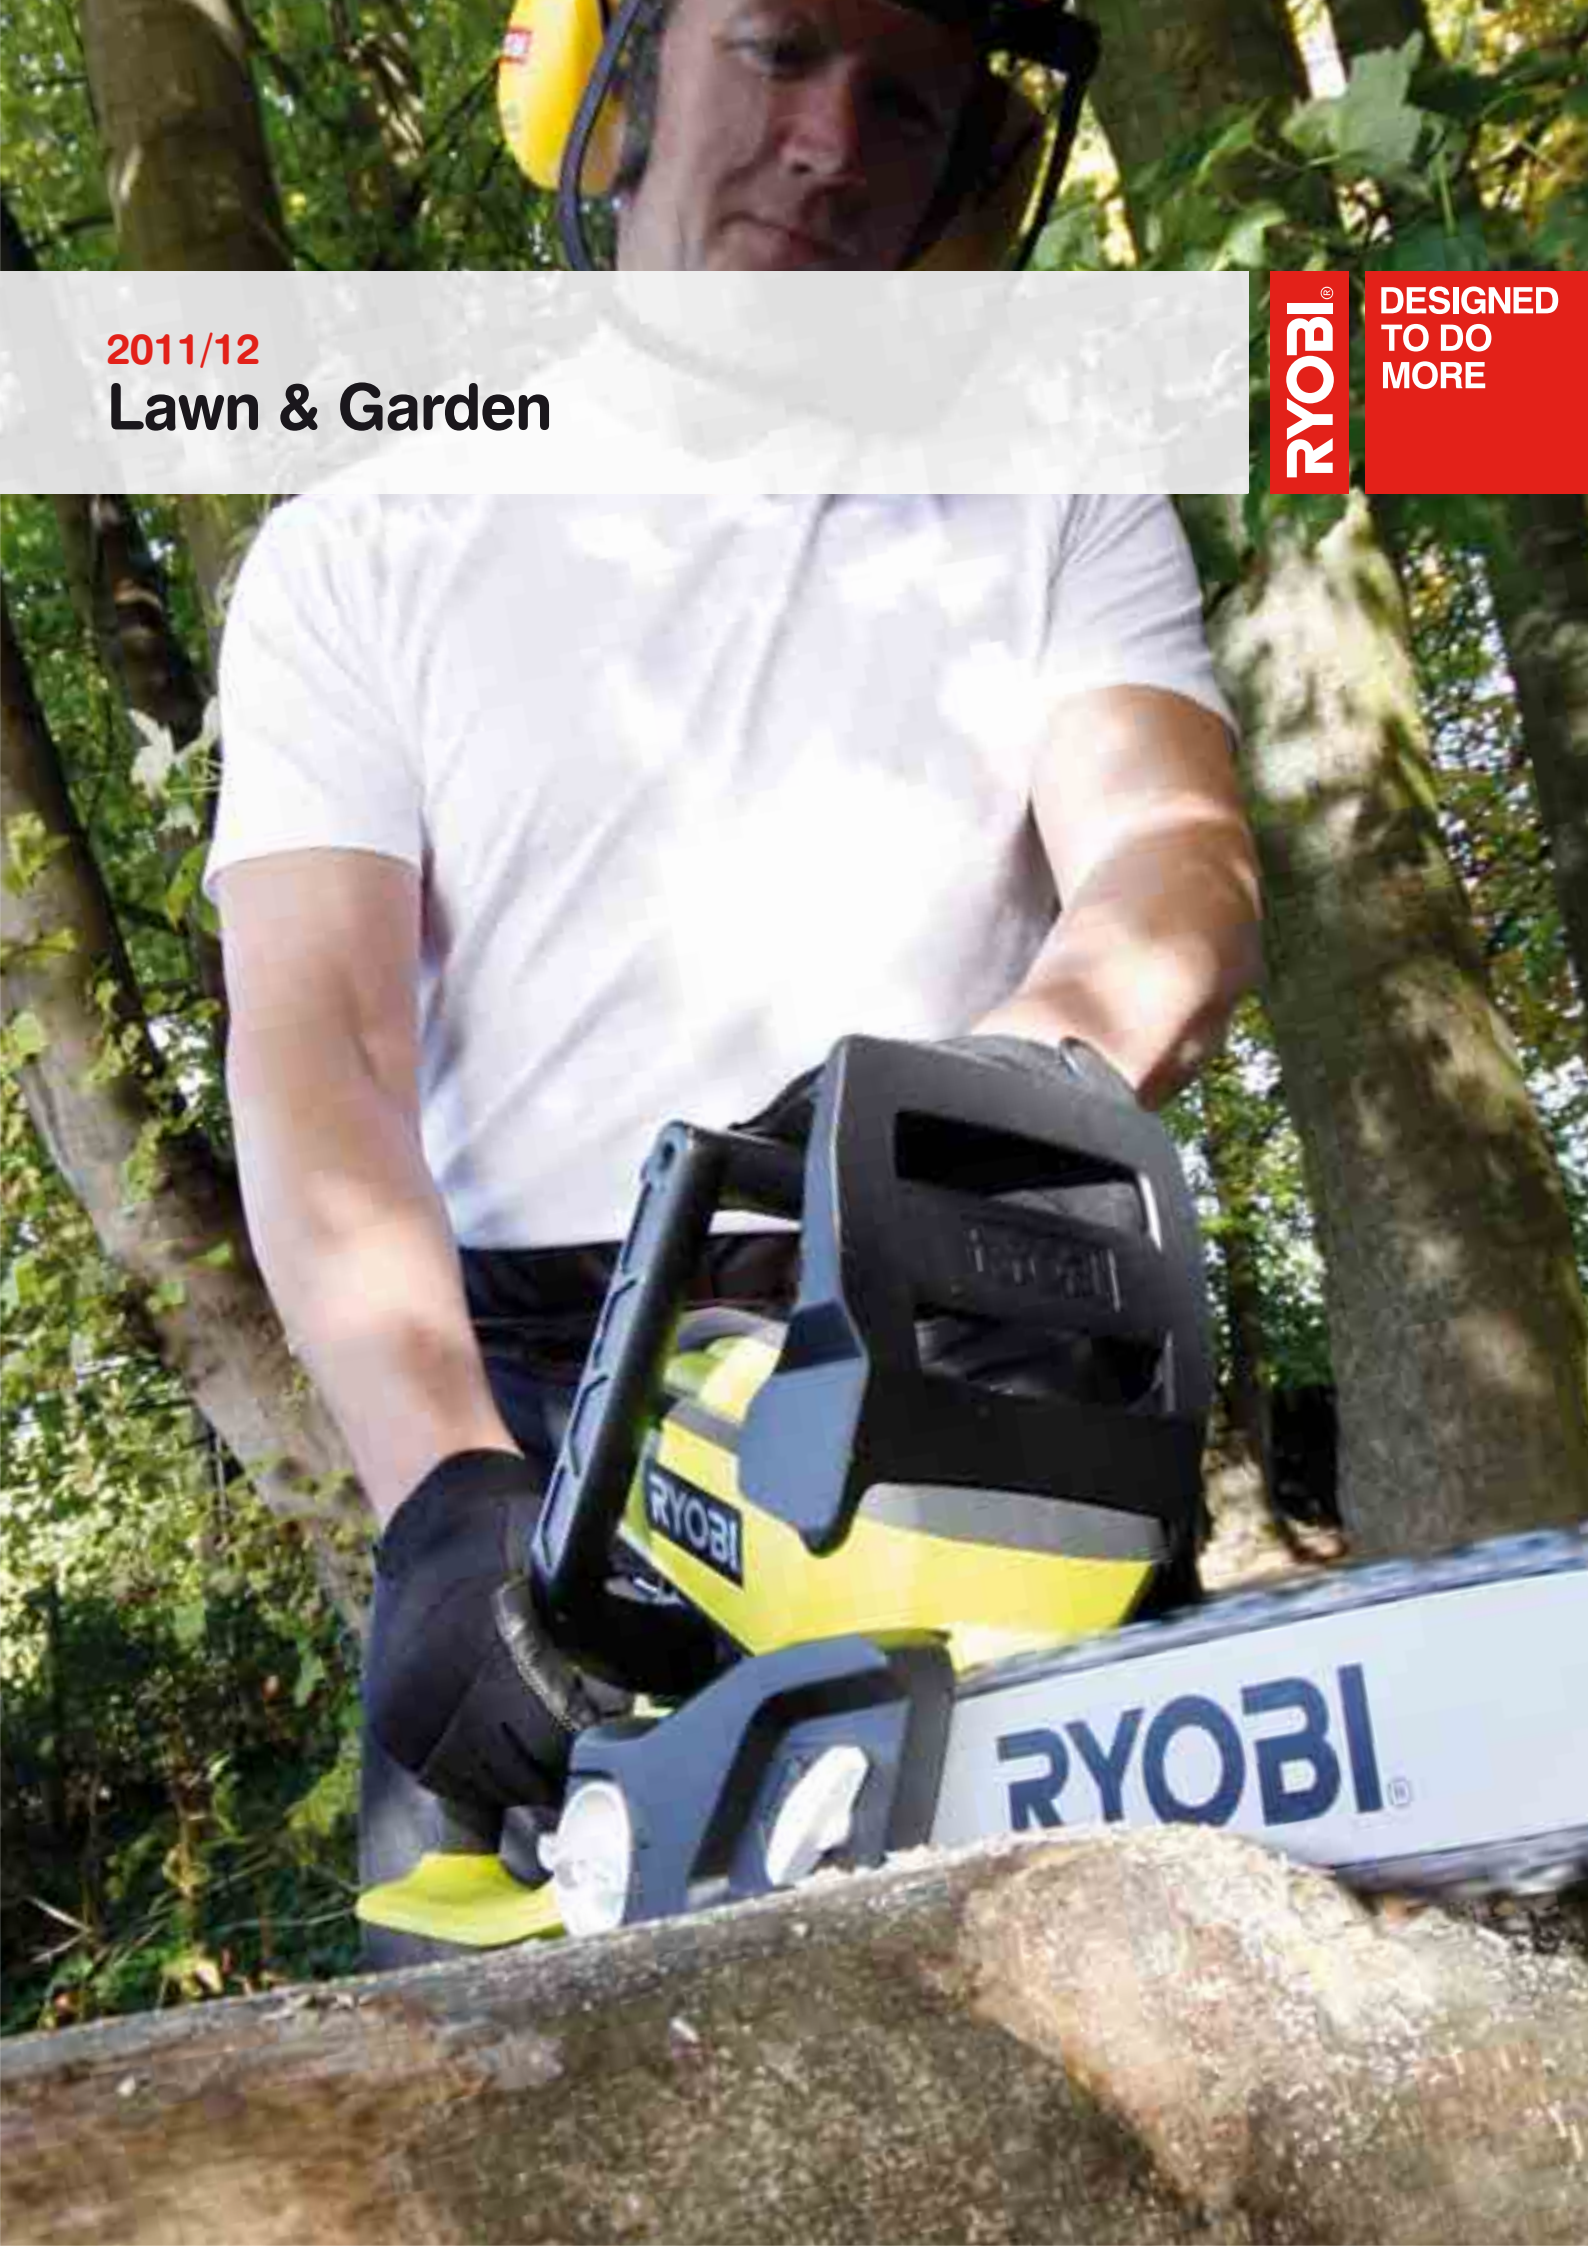

2011/12

Lawn & Garden

RYOBI®

**DESIGNED
TO DO
MORE**