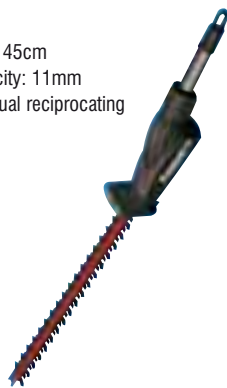

Hedge Trimmer

Features

- Blade length: 45cm
- Cutting capacity: 11mm
- Blade type: dual reciprocating
- 2.1kg