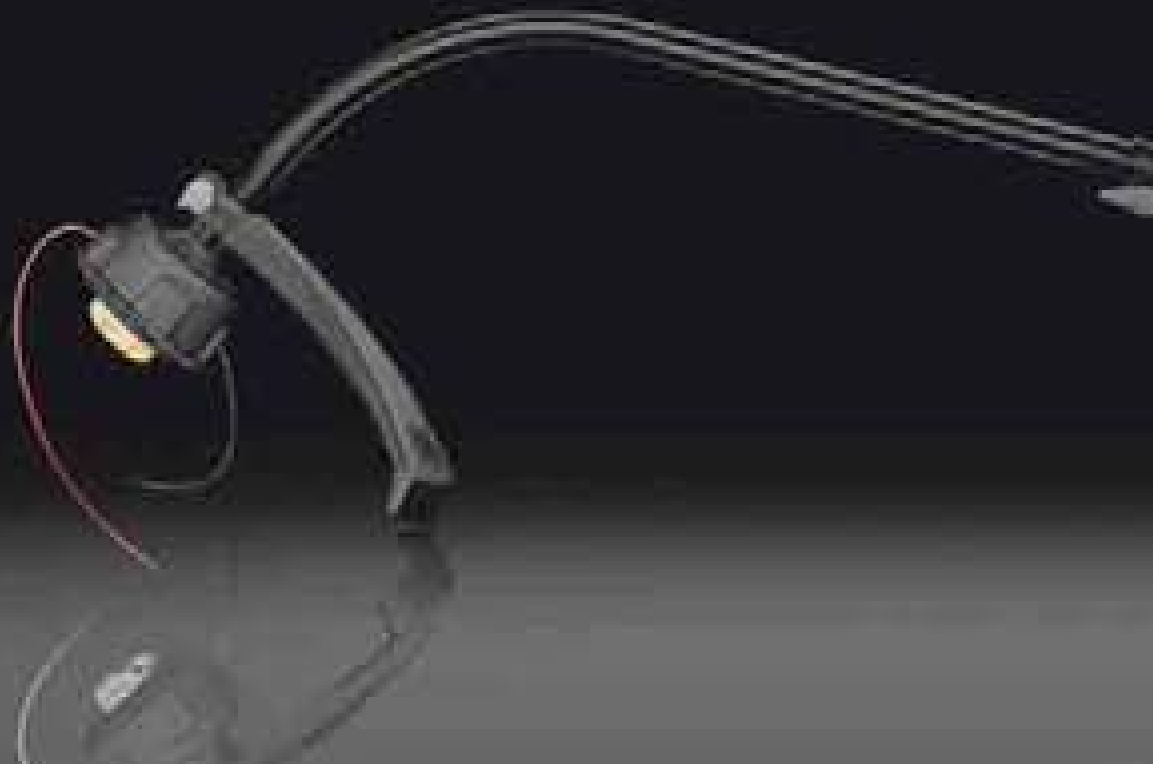

All products shown are in compliance with the appropriate European regulations.

Warning: All warranties are country/region specific. Tools purchased e.g. in the USA or via the internet, and imported into Europe, which are not CE approved, not only violate EU legislation, but will not be supported/serviced in Europe by Ryobi® as a result. Only tools bought in the European Union (incl. Switzerland) are covered by an European warranty.

Ryobi® reserves the right to revise product specifications at any time without notice.

We continue to offer a 2 year warranty on all our products*

*Excluding spares and accessories.