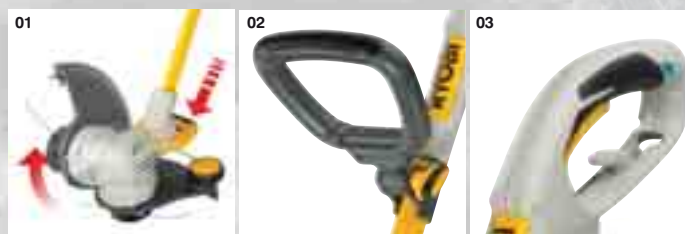

AEX002

Extension Shaft

Features

- Length: 62cm
- Ideal for extending pole pruner or hedge trimmer attachments
- 0.7kg

Electric Line Trimmers & Brush Cutters

Features

- 01 Patented EasyEdge™ technology offers a quick and simple transition between grass trimming and edging modes without letting go of the handles.
- 02 Fully adjustable front handle with GripZone™ and telescoping shaft offers maximum comfort and ease of use at any angle or height.
- 03 GripZone™ and Livetool Indicator™ for comfortable use and added user safety.

RLT5030S

500W EasyEdge™ Line Trimmer

Features

- Patented EasyEdge™ technology featuring a spring assisted pedal for smooth transition from grass trimming to edging mode
- Automatic feed spool head
- Powerful 500W high performance motor
- Telescoping shaft and fully adjustable front handle for optimum user comfort
- Plant protector for safe cutting and great finish
- Livetool Indicator™ glows blue when plugged into power supply
- GripZone™ rear and front handle for user comfort