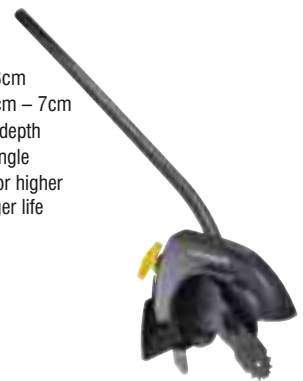

ABE04

Blower

Features

- Air speed: 240km/h
- Air volume: 8m³/min
- Leaf Guard™ technology for higher efficiency
- 1.4kg

AQTT03

Cultivator

Features

- Tine diameter: 20cm
- Number of tines: 4
- 6.2kg

AED04

Edger

Features

- Blade diameter: 23cm
- Edging depth: 1.3cm – 7cm
- Adjustable edging depth
- Ergonomic shaft angle
- Dual sided blade for higher efficiency and longer life
- 2.0kg

ABC03

Brush Cutter

Features

- Blade diameter: 20cm
- Tri-Arc™ cutting blade
- 2.1kg

ALT03

Line Trimmer

Features

- Line diameter: 2.4mm
- Cutting swath: 46cm
- Number of cutting lines: 2
- Straight shaft line trimmer attachment
- 1.7kg