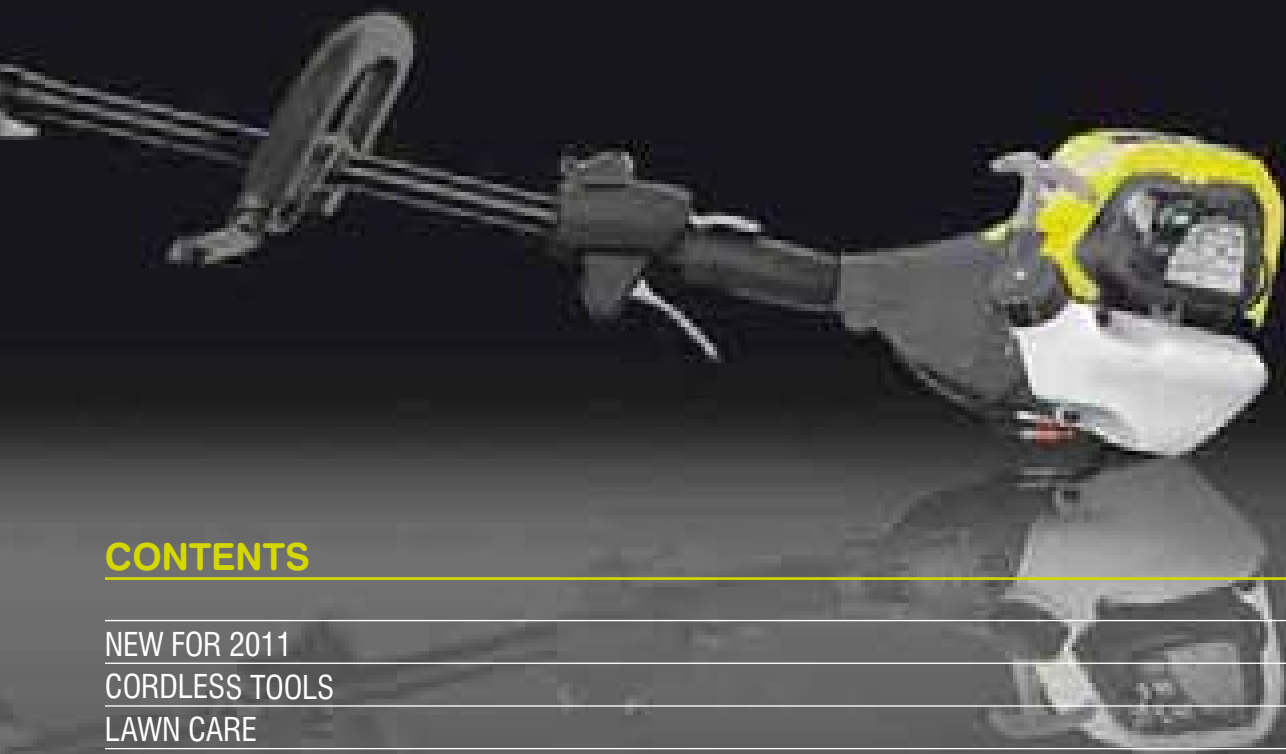

At Ryobi® we've built a solid and enviable reputation by developing a real knowledge of exactly what people need from their garden tools.

RYOBI®

**DESIGNED
TO DO
MORE**

Every Ryobi® garden tool is a culmination of outstanding performance coupled with value and proven reliability making Ryobi® the number one choice for home-users.

CONTENTS

NEW FOR 2011	4-5
CORDLESS TOOLS	6-21
LAWN CARE	22-37
TREE & HEDGE CARE	38-47
GARDEN TIDY UP	48-55
PRESSURE WASHERS	56-65