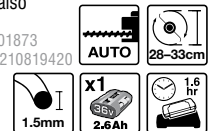

Included as standard

1 x 36V (2,6Ah) Lithium-ion battery, auto-feed line, charger

RLM4852L		RHT36		RLT36	
Power input:	48V battery	Power input:	36V battery	Power input:	36V battery
Deck size/cutting diameter:	52cm	Cutting capacity:	20mm	Cutting diameter:	28 – 33cm
Motor speed:	3.000rpm	Blade length:	55cm	Max speed:	9.000 – 10.000rpm
Drive mechanism:	Self-propelled	Stroke rate:	3.000spm	Line feed system:	Auto-feed
Mulching capable:	Yes	Charge rate:	100% 100min.	Line type:	1,5mm twisted
Weight:	43,1kg	Weight:	4,2kg	Charge rate:	100% 100min.
				Weight:	4,1kg