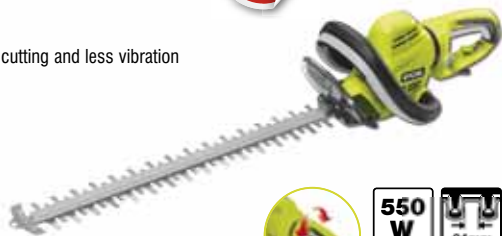

RHT555R 550W Electric Hedge Trimmer

Nr. Code: 5133001845 EAN Code: 4892210819109

Features

- Dual reciprocating diamond ground blade for great finish while cutting and less vibration
- T-blade protector to guard blade
- HedgeSweep™ capable blade
- Unique rotating rear handle in combination with large loop front trigger makes it possible to cut hedges in different angles
- Livetool Indicator™ glows blue when plugged into power supply
- GripZone™ rear and front handle for added user comfort