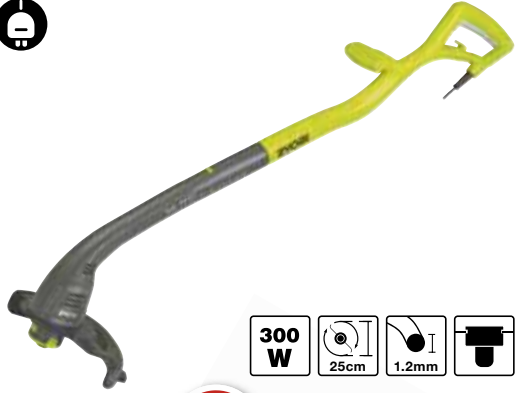

Art.-No.: 5132000039
 EAN Code: 4892210800978

ABC03
Brush Cutter

- Features**
- Blade diameter: 20cm
 - Tri-Arc™ cutting blade
 - 2,1kg

Art.-No.: 5133000444
 EAN Code: 4892210800992

ALT03
Line Trimmer

- Features**
- Line diameter: 2,4mm
 - Cutting swath: 46cm
 - Number of cutting lines: 2
 - Straight shaft line trimmer attachment
 - 1,7kg

Art.-No.: 5133000446
 EAN Code: 4892210800985

RLT3025S 300W Line Trimmer

Nr. Code: 5133001251 EAN Code: 4892210815453

Features

- Efficient 300W motor for optimum power to weight ratio
- 25cm cutting path for efficient cutting rate
- 2 handle design and rotating upper shaft for edging

EASYEDGE™**RLT4027 400W Line Trimmer**

Nr. Code: 5133001804 EAN Code: 4892210818409

Features

- Light weight and adjustable, ideal for sustained periods of use
- 27cm cutting path for efficient cutting rate
- Adjustable handle for support and balance
- Extendable shaft for optimum height adjustment
- Adjustable head for both edging and trimming
- Cable management hook and wall mount storage solutions
- Overmoulded handle for improved comfort during use