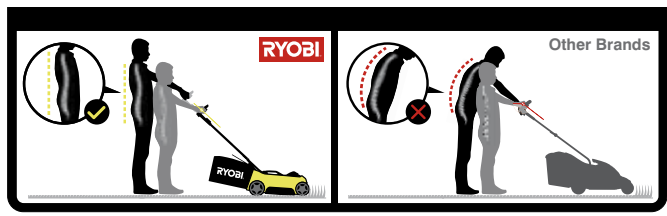

NEW from Ryobi® 2013

Do More – maximum performance & extended run time

Lithium 36V 4.0Ah

Do More
Maximum performance
& extended run time

Cuts up
to 600m²
on a single
charge

Adjustable
handle
height

Mulching function

40cm deck for large
cutting width

Convenient single point
height adjust lever for
5 lengths of grass cutting

RLM36X40H

DESIGNED FOR COMFORT
VERTEBRAE

Ryobi's new standard
in garden equipment
designed for optimum
comfort and usability.