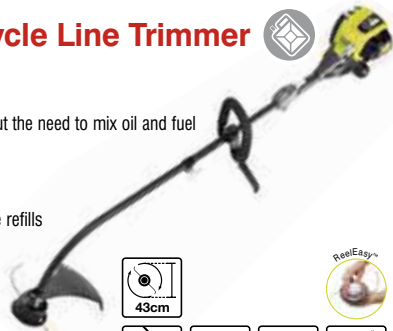

Nr. Code: 5133001885 EAN Code: 4892210819512

Features

- Advanced PoWR LT2™ 30cc 2cycle engine for optimum power
- Bike handle for comfort and storage convenience
- 26cm Tri-Arc+™ hardened steel brush cutting blade
- ReelEasy™ bump feed head with patented 'thread and load' system for rapid line refills

EXPAND-IT
ATTACHMENTS
COMPATIBLE**Included as standard**

2 stroke oil, ReelEasy™ cutting head with 6m cutting line, wrench, bike handle, Vertebrae harness

**RLT30CESA****RBC30SESB****RBC30SBSB**

Engine type:	PoWR LT2™ 2 Stroke	Engine type:	PoWR LT2™ 2 Stroke	Engine type:	PoWR LT2™ 2 Stroke
Engine displacement:	30cc	Engine displacement:	30cc	Engine displacement:	30cc
Output power:	1hp	Output power:	1hp	Output power:	1hp
Tank capacity:	0,42l	Tank capacity:	0,42l	Tank capacity:	0,42l
Cutting path width:	43cm	Cutting path width:	46cm	Cutting path width:	46cm
Line diameter:	2,4mm	Line diameter:	2,4mm	Line diameter:	2,4mm
Weight:	5,3kg	Weight:	6,0kg	Weight:	6,7kg

RLT430CESB 30cc **POWR LT4™** Series 4 Cycle Line Trimmer

Nr. Code: 5133000021 EAN Code: 4892210808219

Features

- Advanced PoWR LT4™ lightweight 30cc 4cycle engine for 30% more power without the need to mix oil and fuel
- No mixing of fuel & oil required
- Light weight 30cc – 4 stroke engine with 1hp output
- Split shaft for Expand-it™ attachment compatibility
- ReelEasy™ bump feed head with patented 'Thread and load' system for rapid line refills