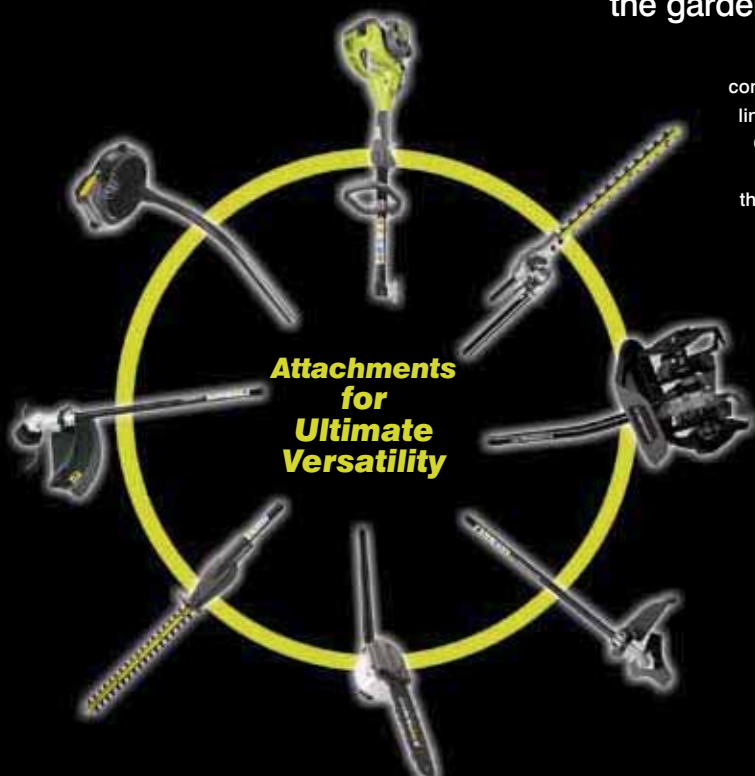

ryobitools.eu

Turn 1 power unit into 7 tools

EXPAND-IT[™]
ATTACHMENTS

Now you can make light
work of tough jobs around
the garden with Expand-it[™]

Expand-it[™] attachments are
compatible with a range of petrol
line trimmers and brush cutters.

Cost effective, convenient and
easy to store, just look out for
the Expand-it[™] compatible logo
throughout this brochure.

Features

Quick Release – Simply use the quick release mechanism on the shaft to remove the trimmer or cutter head and connect the Expand-it[™] attachment – within a few seconds you have a new garden power tool.