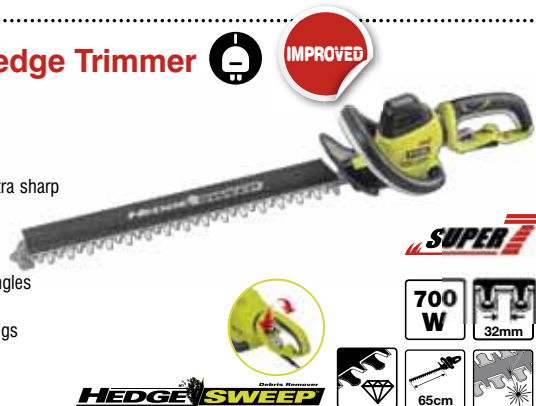

Included as standard

HedgeSweep™

RHT555R

Power:	550W
Blade length:	55cm
Cutting capacity:	24mm
Blade type:	Dual-action
T-blade protector:	Yes
Blade speed:	1.500min ⁻¹
Weight:	3,5kg

RHT626ORL

Power:	620W
Blade length:	60cm
Cutting capacity:	27mm
Blade type:	Dual-action
T-blade protector:	Yes
Blade speed:	1.500min ⁻¹
Weight:	3,8kg

RHT7065RL 700W Electric Hedge Trimmer with HedgeSweep™

Nr. Code: 5133001849 EAN Code: 4892210819147

Features

- Laser cut diamond ground blades are precision cut and ultra sharp for cleaner cutting results
- Powerful 700W motor
- Unique rotating rear handle in combination with large loop front trigger makes it possible to cut hedges at different angles
- Dual reciprocating blade for less vibration
- HedgeSweep™ debris sweeper for easy removal of clippings

Included as standard

No standard equipment

RPT4045 400W Pole Hedge Trimmer

Nr. Code: 5133001253 EAN Code: 4892210815651

Features

- Light weight 400W motor
- 135° articulating trimming head
- Telescopic fiber glass pole for long reach
- Laser cut high precision blade for a cleaner cut
- Livetool Indicator™ glows blue when plugged into power supply
- GripZone™ handle for user comfort