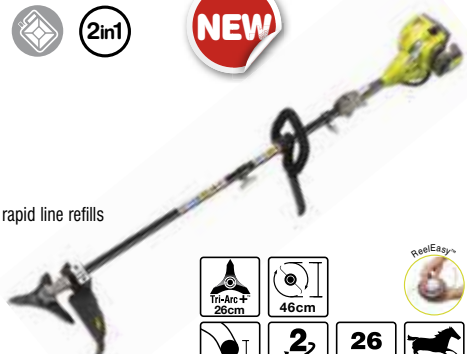

Features

- Advanced PoWR LT2™ 26cc 2cycle engine for optimum power
- 26cm Tri-Arc+™ hardened steel brush cutting blade
- ReelEasy™ bump feed head with patented 'thread and load' system for rapid line refills