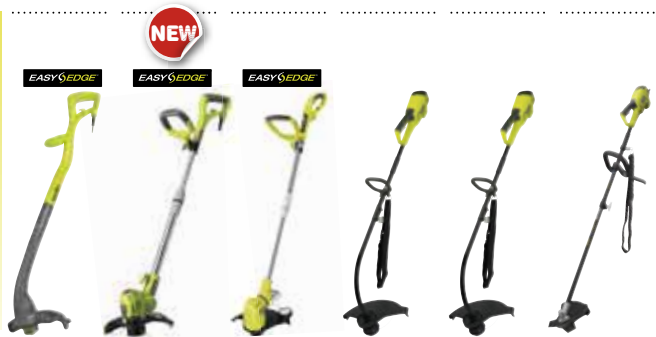

RANGE SUMMARY & ACCESSORIES

ELECTRIC LINE TRIMMERS & BRUSH CUTTERS

Specification	RLT3025S	RLT4027	RLT5030S	RLT7038	RLT1038	RBC1020
Power	300W	400W	500W	700W	1000W	1000W
Cutting diameter	25cm	27cm	30cm	38cm	38cm	20cm
Line cutting system	Bump head	Bump head	Auto-feed	Bump head	Bump head	Tri-Arc™ blade
Line type	2 x 1,2mm	2 x 1,5mm twisted	2 x 1,5mm twisted	2 x 1,5mm twisted	2 x 1,5mm twisted	2 x 1,5mm twisted
Telescoping shaft	No	Yes	Yes	No	No	No
Edging facility	Yes	Yes	Yes, EasyEdge+™	No	No	No
Plant protector	No	Yes	Yes	No	No	No
GripZone™	No	Yes	Yes	Yes	Yes	Yes
Weight	1,65kg	2,7kg	3,1kg	4,8kg	4,8kg	4,8kg

Accessories	RLT3025S	RLT4027	RLT5030S	RLT7038	RLT1038	RBC1020
RAC100 15m x 1,2mm cutting line	✓					
RAC122 Spool, cover, spring replacement for RLT4027		✓				
RAC123 3 spools for RLT4027		✓				
RAC129 2 replacement spools for RLT5030S			✓			
RAC118 Spool, cover, spring replacement	✓					
RAC119 3 x spools	✓					
RAC120 Spool, cover, spring replacement				✓	✓	✓
RAC108 Tri-Arc™ replacement blade						✓