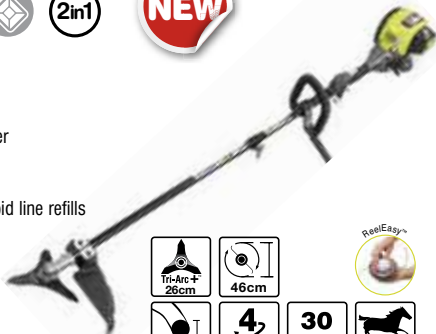

Features

- Advanced PoWR LT4™ lightweight 30cc 4cycle engine for 30% more power without the need to mix oil and fuel
- 26cm Tri-Arc+™ hardened steel brush cutting blade
- ReelEasy™ bump feed head with patented 'thread and load' system for rapid line refills