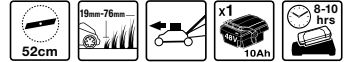

36V Brush Cutter

2-in-1 functionality
supplied with both line
trimming head and
brush cutter blade

RLM4852L 48V Cordless Lawnmower

Nr. Code: 5133000681 EAN Code: 4892210812681

Features

- Cuts up to 2.000m² per charge
- Convenient single point height adjust lever for 7 lengths of grass cutting
- Easy access to the battery
- 52cm deck for increased cutting width