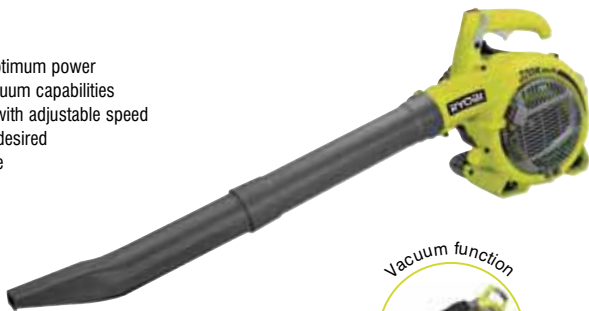

GARDEN TIDY UP

Petrol Blowers and Vacs	57–58
Electric Blowers and Vacs / Shredders / Cultivator / Log Splitters / Inverter Generator	59–61
Range Summary & Accessories	62–63

RBV26 26cc **POWR LT2™** Series Blower Vac

Nr. Code: 5133000175 EAN Code: 4892210810663

Features

- Advanced PoWR LT2™ 26cc 2cycle engine for optimum power
- Light and compact 26cc 2 stroke blower with vacuum capabilities
- High performance blower and mulching vacuum with adjustable speed
- Cruise control throttle allows to set and maintain desired speed during prolonged use to reduce user fatigue
- StartEasy™ carburettor for easy starting