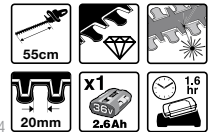

Included as standard

1 x 48V Lead acid battery, mulching plug, side eject kit

RHT36 36V Lithium-ion 2,6Ah Hedge Trimmer

Nr. Code: 5133000725 EAN Code: 4892210811813

Features

- Up to 90 minutes run time
- Anti-slip teeth grip each branch during cutting for a cleaner cut and more efficient trimming
- Laser cut diamond ground blades are precision cut and ultra sharp for cleaner cutting results
- Heavy duty Block Release™ gear box retracts the blade if it gets stuck on a hard branch

HEDGE SWEEP

Included as standard

1 x 36V (2,6Ah) Lithium-ion battery, blade sheath, HedgeSweep™, charger

1,5Ah version also available as
Nr. Code: 5133001892
EAN Code: 4892210819444

RLT36 36V Lithium-ion 2,6Ah Line Trimmer