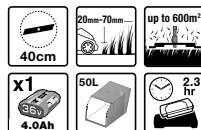

Features

- Cuts up to 600m² on a single battery charge with a powerful 4,0Ah battery
- Ergonomic handle design, with multiple grip positions and adjustable height for improved comfort
- Convenient single point height adjust lever for 5 lengths of grass cutting
- 40cm deck for large cutting width
- Bumpers to protect the mower when cutting close to hard surfaces