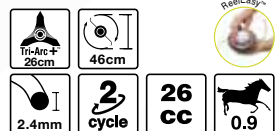

Features

- Advanced PoWR LT2™ 26cc 2cycle engine for optimum power
- 26cm Tri-Arc+™ hardened steel brush cutting blade
- ReelEasy™ bump feed head with patented 'thread and load' system for rapid line refills