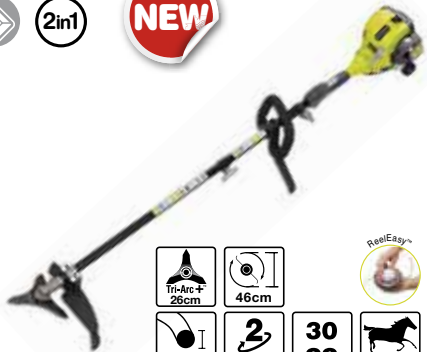

Included as standard

2 stroke oil, ReelEasy™ cutting head with 6m cutting line, wrench, ergo handle, single harness