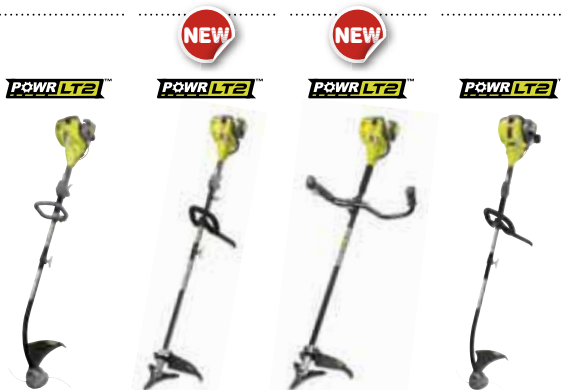

RANGE SUMMARY & ACCESSORIES

PETROL LINE TRIMMERS & BRUSH CUTTERS

Specification

	RLT26CDS	RBC26SESB	RBC26SBB	RLT30CESA
Engine type	2 stroke	2 stroke	2 stroke	2 stroke
Engine displacement	26cc	26cc	26cc	30cc
Output power	0,9hp	0,9hp	0,9hp	1hp
Tank capacity	0,25l	0,25l	0,25l	0,42l
Cutting path width (string head)	43cm	46cm	46cm	43cm
Cutting path width (blade)	–	26mm	26mm	–
Line diameter	2,4mm	2,4mm	2,4mm	2,4mm
Handle type	D handle	Ergo D handle	Bike handle	Ergo D handle
Weight	4,3kg	5,2kg	6,1kg	5,3kg

Accessories

	RLT26CDS	RBC26SESB	RBC26SBB	RLT30CESA
RAC104 15m x 2,4mm cutting line	✓	✓	✓	✓
RAC105 50m x 2,4mm cutting line	✓	✓	✓	✓
RAC108 Tri-Arc™ replacement blade for brush cutters, 20cm		✓	✓	
RAC117 Tri-Arc+™ replacement blade for brush cutter, 26cm		✓	✓	
RAC106 Line trimmer replacement head				
LTA036/LTA040/LTA050 Pro-Cut II™ replacement cutting line (x20)	✓	✓	✓	✓
RAC115 ReelEasy™ replacement head with line	✓	✓	✓	✓
ACC002 2 stroke oil 76ml	✓	✓	✓	✓
ACC004 2 stroke oil 1l	✓	✓	✓	✓
RGA004 4 stroke multigrade engine oil