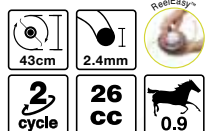

Nr. Code: 5133000259 EAN Code: 4892210811080

Features

- Advanced PoWR LT2™ 26cc 2cycle engine for optimum power
- Split shaft for Expand-it™ attachment compatibility
- ReelEasy™ bump feed head with patented 'Thread and load' system for rapid line refills