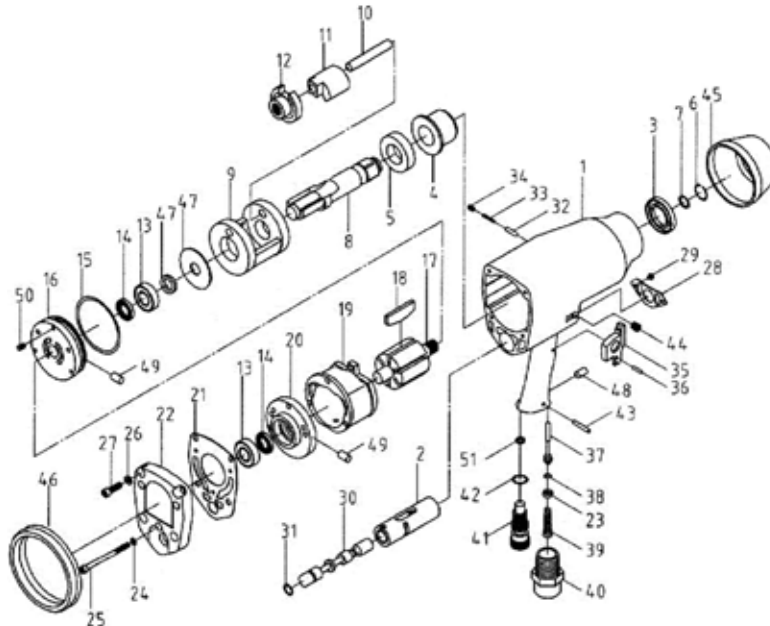

Parts Information:
Air Impact Wrench 3/4" Sq Drive Heavy-Duty
Model No: SA4.V2

Item	Part No.	Description
1	SA4.V2-01	HOUSING
--	SA4.V2-01A	HOUSING ASSEMBLY (PARTS 01, 02, 48) (NOT SHOWN)
2	SA4.V2-02	VALVE SLEEVE
3	SA4.V2-03	OIL SEAL
4	SA4.V2-04	BUSHING
5	SA4.V2-05	WASHER
6	SA4.V2-06	ANVIL COLLAR 3/4" x 2.0mm
7	SA4.V2-07	O-RING
8	SA4.V2-08	ANVIL
9	SA4.V2-09	HAMMER CAGE
10	SA4.V2-10	PIN
11	SA4.V2-11	HAMMER DOG
12	SA4.V2-12	DRIVE CAM
13	B/6002ZZ	BEARING 6002ZZ
14	SA4.V2-14	OIL SEAL
15	SA4.V2-15	O-RING
16	SA4.V2-16A	FRONT PLATE ASSEMBLY (PARTS 16, 49, 50)
17	SA4.V2-17	ROTOR
18	SA4.V2-18	ROTOR BLADE(SET OF 6)
19	SA4.V2-19	CYLINDER
20	SA4.V2-20A	REAR END PLATE ASSY (20 +49)
21	SA4.V2-21	REAR GASKET
22	SA4.V2-22	REAR COVER
23	SA4.V2-23	BUSHING
24	SWM5.SB	SPRING WASHER M5 BLACK (SINGLE)
25	SCB570.SB	SOCKET HEAD CAP SCREW M5x70 BLACK

Item	Part No.	Description
26	SWM6.SB	SPRING WASHER M6 BLACK(SINGLE)
27	SCB620.SB	SOCKET HEAD CAP SCREW M6x20 BLACK
28	SA4.V2-28	MUFFLE COVER
29	SA4.V2-29	SCREW(2)
30	SA4.V2-30	REVERSE VALVE
31	SA4.V2-31	O-RING
32	SA4.V2-32	PIN
33	SA4.V2-33	SPRING
34	SA4.V2-34	SCREW
35	SA4.V2-35	TRIGGER
36	SA4.V2-36	PIN
37	SA4.V2-37	VALVE STEM
38	SA4.V2-38	O-RING
39	SA4.V2-39	SPRING
40	SA4.V2-40	AIR INLET
41	SA4.V2-41	AIR REGULATOR
42	SA4.V2-42	O-RING
43	SA4.V2-43	SPRING PIN M3X19
44	GSM86.S	GRUB SCREW M8x6 (SINGLE)
--	SA4.V2-45	PROTECTING RUBBER (NOT SHOWN)
46	SA4.V2-46	RUBBER
47	SA4.V2-47A	WASHER M14x50
48	SA4.V2-47B	SEAL RING
49	SA4.V2-48	PLUG
50	SA4.V2-49	PLUG(4)
51	SA4.V2-50	SCREW THREAD INSERTS(3)
--	SA4.V2-51	OIL SEAL (NOT SHOWN)