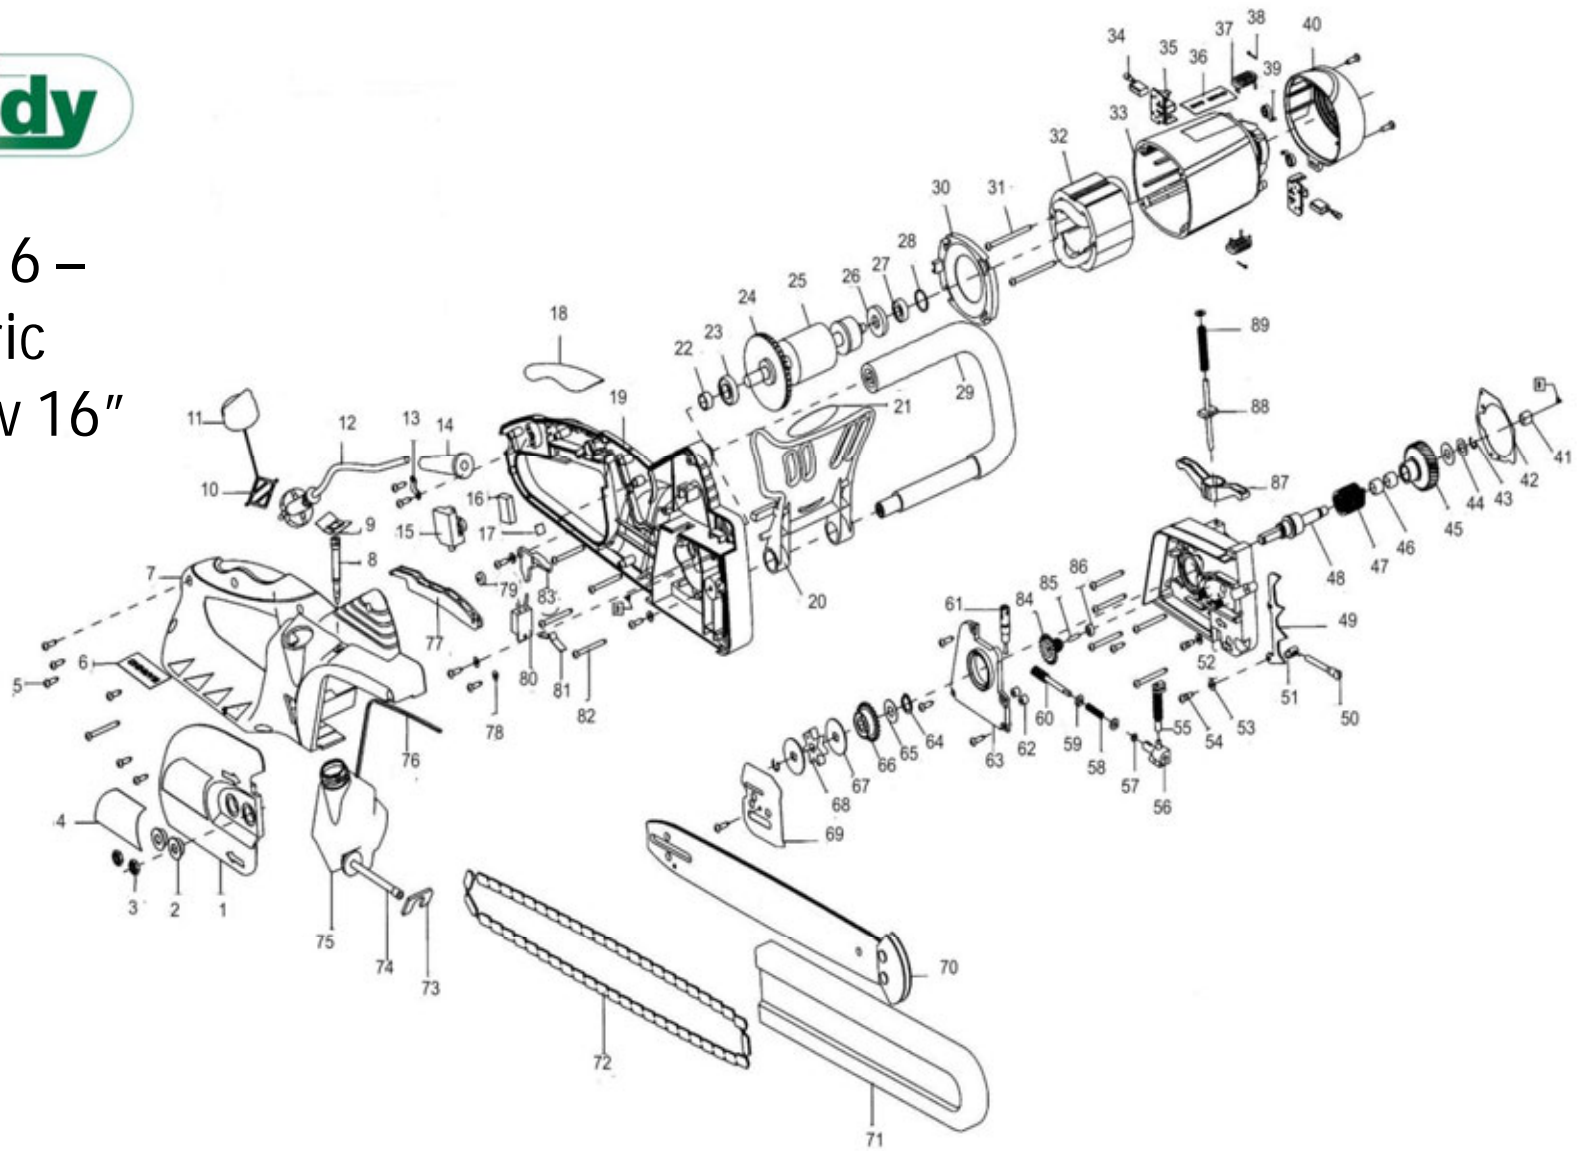

THECS16 – Electric Chainsaw 16"

THECS16 – Electric Chainsaw 16"

No.	Part No.	Description	QTY	No	Part No.	Description	QTY
1	TH157-1	Sprocket Cover	1	45	TH157-45	Helical Gear	1
2	TH157-2	Washer	2	46	TH157-46	Needle Bearing	1
3	TH157-3	Hex Nut	2	47	TH157-47	Torsion Ring	1
4	TH157-4	Plate	1	48	TH157-48	Spindle	1
5	TH157-5	Screw	18	49	TH157-49	Spike	1
6	TH157-6	Warning Plate	1	50	TH157-50	Adjust Screw	1
7	TH157-7	Right Handle	1	51	TH157-51	Spigot	1
8	TH157-8	Indicator	1	52	TH157-52	Gearbox	1
9	TH157-9	Oil Level Mark	1	53	TH157-53	Flat Washer	1
10	TH157-10	Flying Ring	1	54	TH157-54	Spring Washer	1
11	TH157-11	Cover	1	55	TH157-55	Injection Pipe	1
12	TH157-12	Wire	1	56	TH157-56	Oil Pipe Link	1
13	TH157-13	Anchorage	1	57	TH157-57	O Ring	1
14	TH157-14	Cable Holder	1	58	TH157-58	Spring	1
15	TH157-15	Switch	1	59	TH157-59	Washer	1
16	TH157-16	Capacitor	1	60	TH157-60	Worm Gear	1
17	TH157-17	Cord Lock	1	61	TH157-61	Adjust Link Rod	1
18	TH157-18	Soft Skin	1	62	TH157-62	Elastomer	2
19	TH157-19	Left Handle	1	63	TH157-63	Gearbox Cover	1
20	TH157-20	Brake Guard	1	64	TH157-64	Shield Ring	1
21	TH157-21	Warning Plate	1	65	TH157-65	Washer	1
22	TH157-22	Plastic Ring	1	66	TH157-66	Gear	1
23	TH157-23	Bearing	1	67	TH157-67	Washer	1
24	TH157-24	Fan	1	68	TH157-68	Sprocket	1
25	TH157-25	Armature	1	69	TH157-69	Oil Resistance Plate	1
26	TH157-26	Shield Ring	1	70	TH157-70	Guide Bar	1
27	TH157-27	Bearing 608	1	71	TH157-71	Guide Bar Sheath	1
28	TH157-28	O Ring	1	72	TH157-72	Chain	1
29	TH157-29	Front Handle	1	73	TH157-73	Sponge Block	1
30	TH157-30	Wind Shield	1	74	TH157-74	Oil Output Pipe	1
31	TH157-31	Screw	2	75	TH157-75	Oil Bottle	1
32	TH157-32	Stator	1	76	TH157-76	Seal	1
33	TH157-33	Housing	1	77	TH157-77	Switch Button	1
34	TH157-34	Carbon Brushes	2	78	TH157-78	Washer	1
35	TH157-35	Brush Holder	2	79	TH157-79	Roll Wheel	1
36	TH157-36	Plate	1	80	TH157-80	Link Block	1
37	TH157-37	Spring	2	81	TH157-81	Brake Spring	1
38	TH157-38	Terminal	2	82	TH157-82	Screw	4
39	TH157-39	Clip	1	83	TH157-83	Lever	1
40	TH157-40	Rear Cover	1	84	TH157-84	Plastic Gear	1
41	TH157-41	Needle Bearing	1	85	TH157-85	Cylinder Pin	1
42	TH157-42	Red Paper Washer	1	86	TH157-86	Bearing	1
43	TH157-43	Shield Ring	1	87	TH157-87	Brake Link	1
44	TH157-44	Washer	1	88	TH157-88	Brake Rod	1
				89	TH157-89	Brake Spring	1