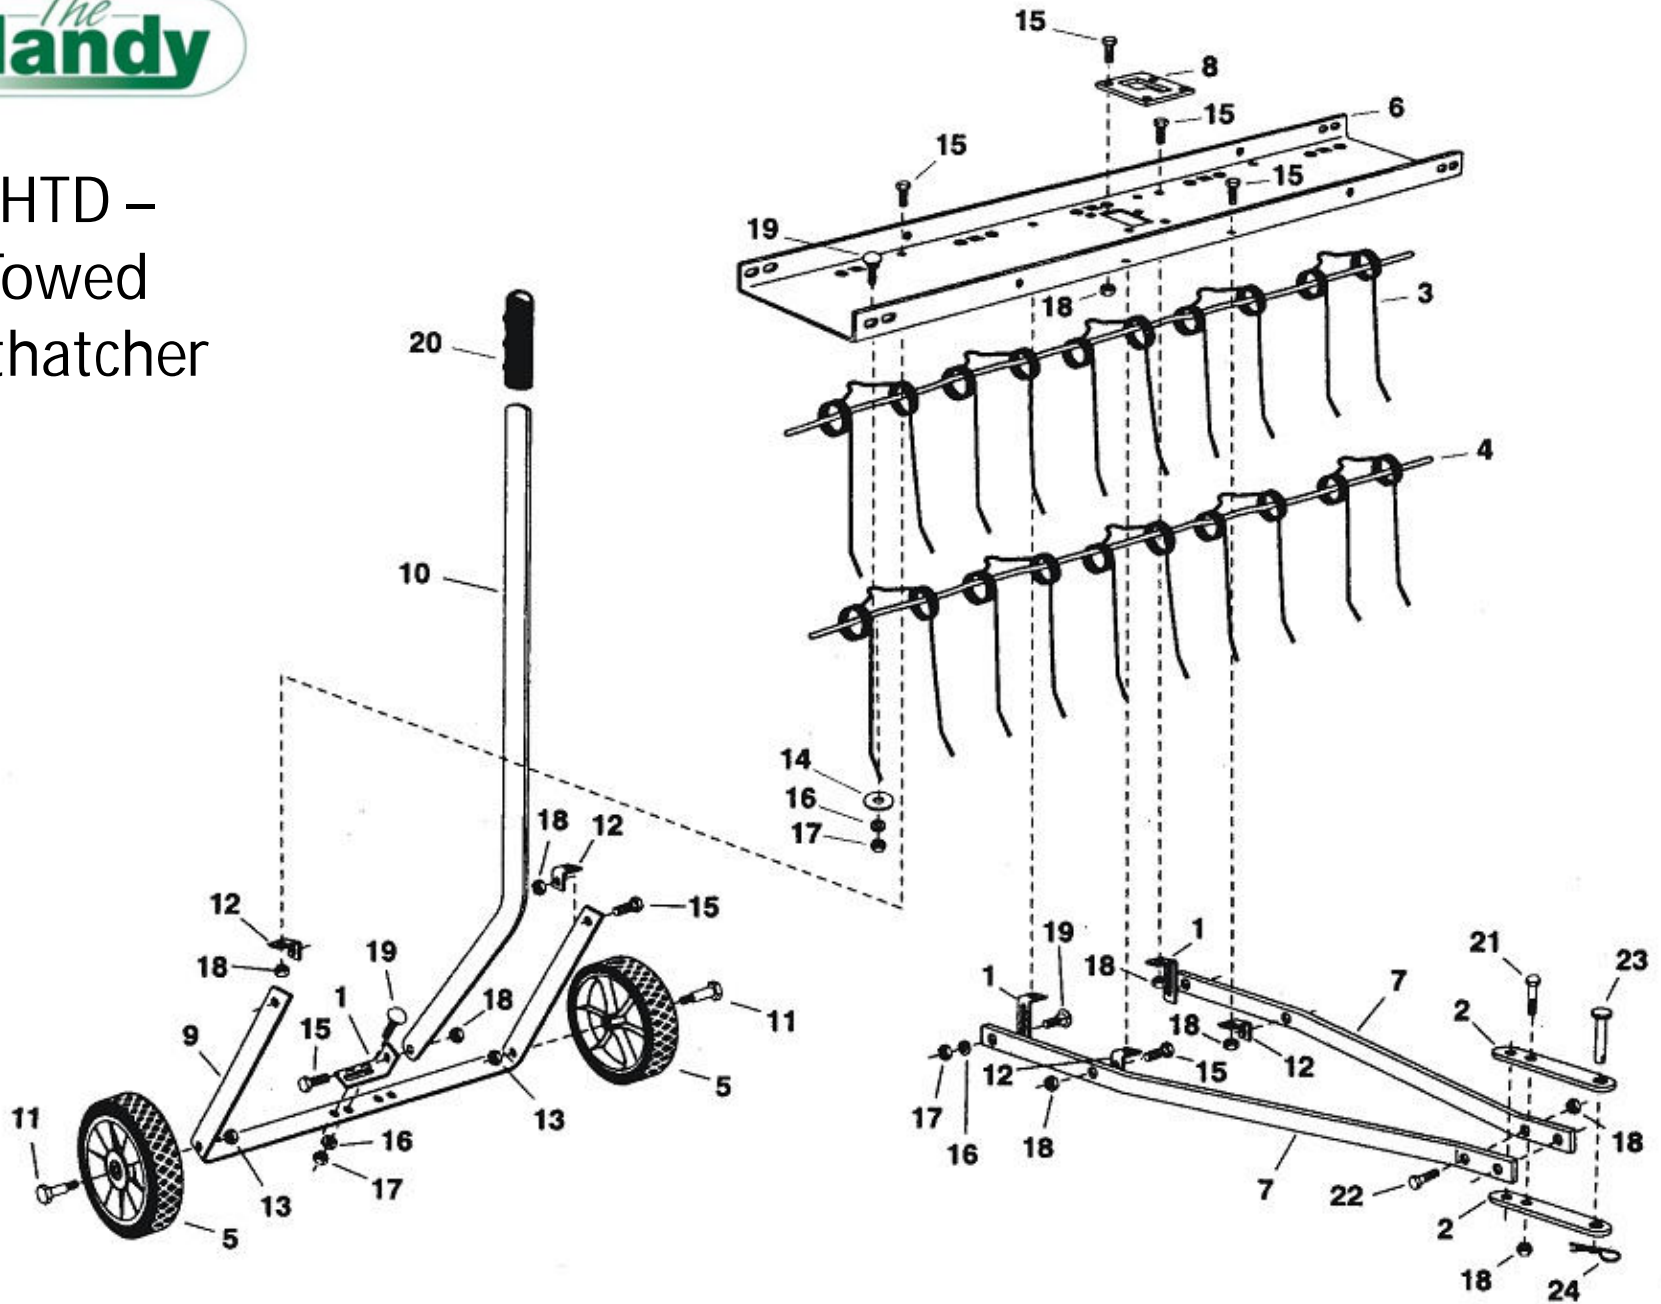

THTD –
Towed
Dethatcher

THTD – Towed Dethatcher

No.	Part No.	Description	QTY	No	Part No.	Description	QTY
1	TH153-1	Hitch arm mount bracket	3	13	TH153-13	Hex lock nut M10	2
2	TH153-2	Hitch bracket	2	14	TH153-14	Flat washer	10
3	TH153-3	Spring tine	10	15	TH153-15	Hex bolt M8x20	15
4	TH153-4	Spring alignment wire	2	16	TH153-16	Lock washer	14
5	TH153-5	Wheel	2	17	TH153-17	Hex nut M8	14
6	TH153-6	Tine Shield	1	18	TH153-18	Hex lock nut M8	19
7	TH153-7	Hitch mount arm	2	19	TH153-19	Carriage bolt M8x25	14
8	TH153-8	Gate plate	1	20	TH153-20	Handle Grip	1
9	TH153-9	Axle bracket	1	21	TH153-21	Hex bolt M8x50	2
10	TH153-10	Lift handle	1	22	TH153-22	Hex bolt M8x30	2
11	TH153-11	Shoulder bolt	2	23	TH153-23	Hitch pin M8	1
12	TH153-12	Angle bracket	4	24	TH153-24	R clip	1