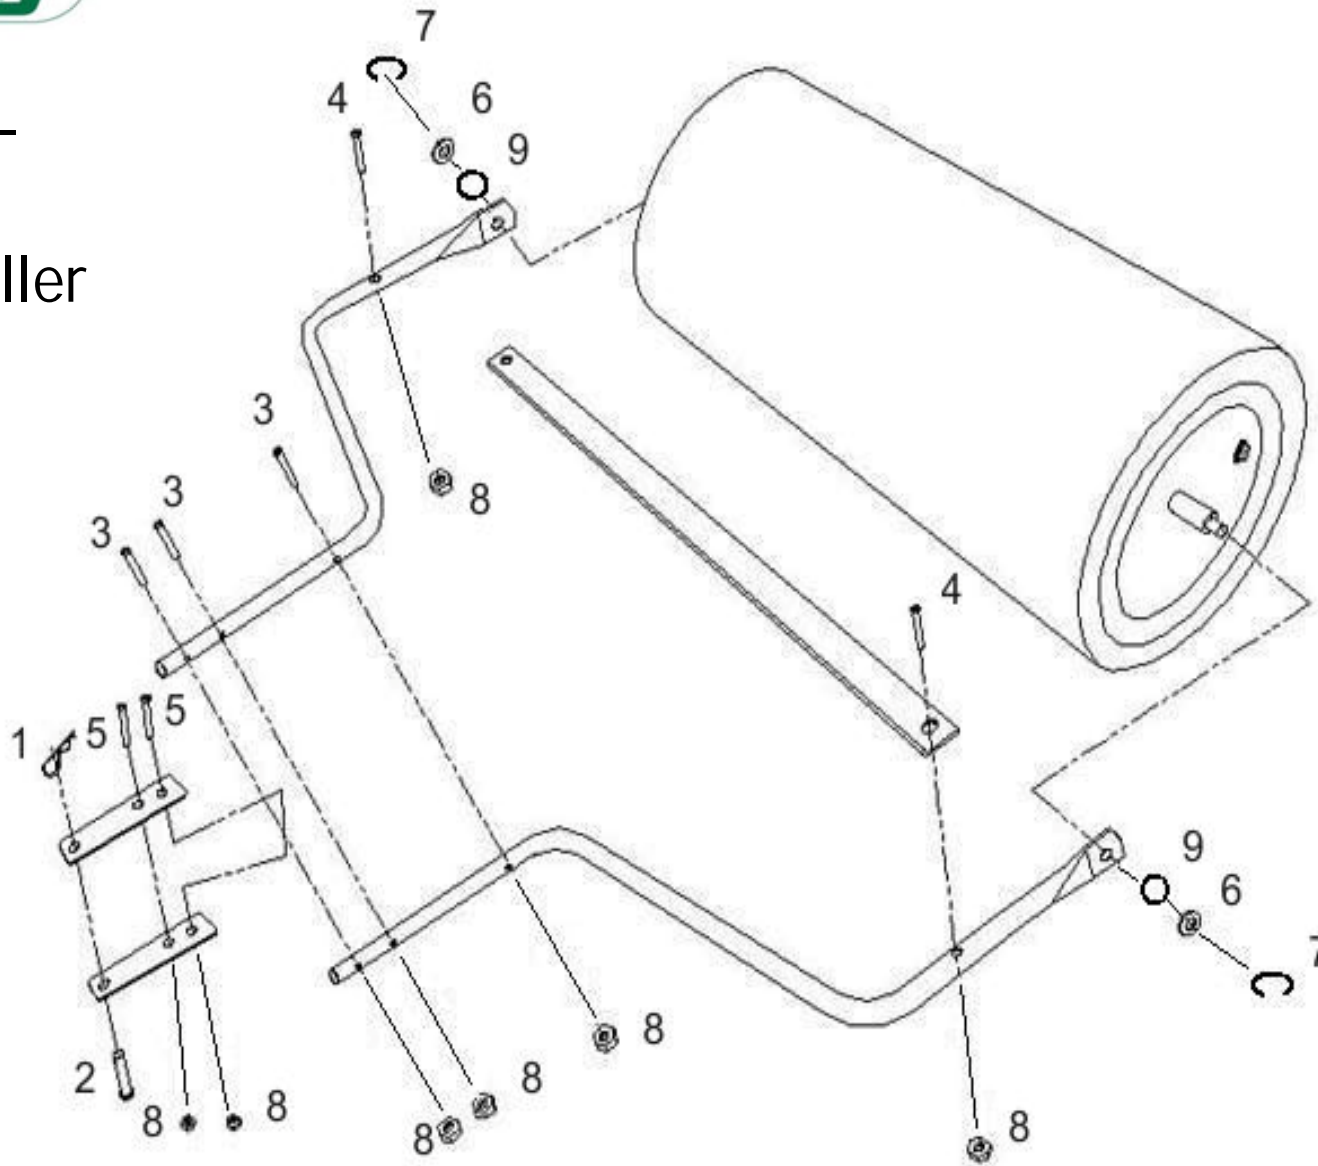

# THTGR – Towed Garden Roller

THTGR –  
Towed  
Garden Roller

No.	Part No.	Description	QTY
1	TH160-1	R Pin	1
2	TH160-2	Towing Bolt	1
3	TH160-3	Bolt 70mm	3
4	TH160-4	Coach Bolt 40mm	2
5	TH160-5	Bolt 55mm	2
6	TH160-6	Washer	2
7	TH160-7	Circlip	2
8	TH160-8	Nut	7
9	TH160-9	Bearing	2
10	TH160-10	Complete Fixing Kit	1