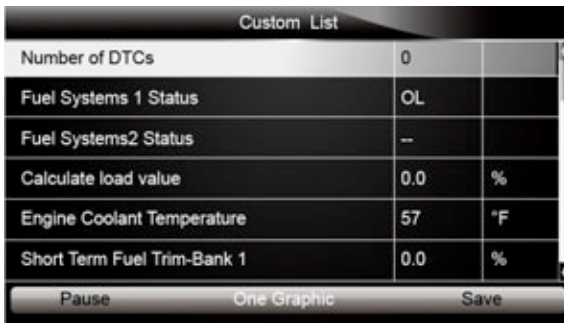

---

3. When finished selection, use the function key **VIEW DATA** to display selected items.

Figure 5-17 Sample Datastream Screen