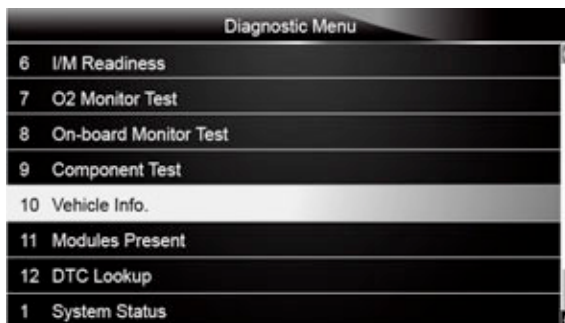

### NOTE

Available options will vary depending on the vehicle under test.

---

To request vehicle information:

1. Scroll with the arrow keys to highlight **Vehicle Info.** from Diagnostic Menu and press the **ENTER** key.