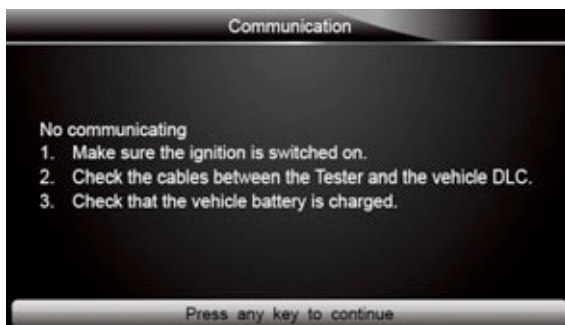

Figure 4-5 Sample Oil Reset With One Button Success Screen

3. If the oil service reset failed, the following screen displays. Please follow on-screen instructions to troubleshoot it. If the problem still exists, please contact your local dealer for assistant.