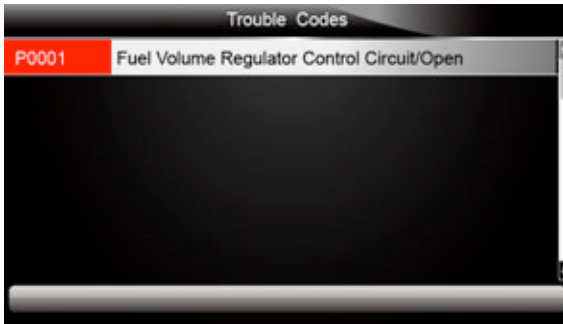

Figure 5-39 Sample Diagnostic Menu Screen

2. Enter a valid code number and press the function key **Finish**.

Figure 5-40 Sample DTC Lookup Screen

3. A screen with code number and its definition displays. If definition could not be found (SAE or Manufacturer Specific), the service tool displays "DTC definition not found! Please refer to vehicle service manual!" If a P1xxx, C1xxx, B1xxx or U1xxx code is entered, select a vehicle make to look for DTC definitions. Press the **Back** key to exit.