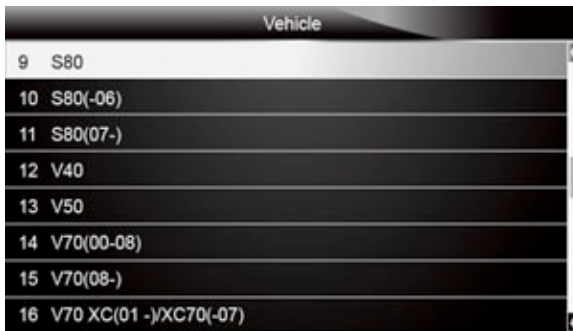

Figure 4-65 Sample Oil Reset Menu Screen

2. A list of vehicle models displays. Scroll with up and down arrow keys to highlight the vehicle being tested and press the **ENTER** key to continue.

Figure 4-66 Sample Vehicle Model Selection Screen