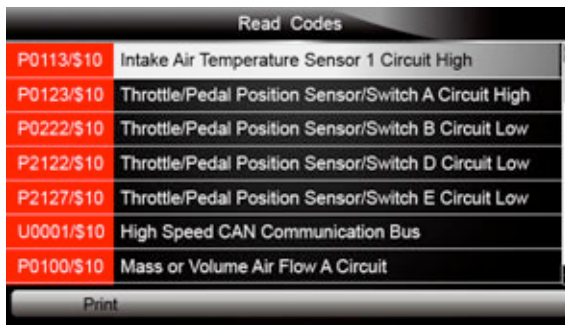

Figure 6-1 Sample Home Screen

2. A screen with a list of test records displays. If no data is recorded, the message "No Data available!" is displayed.

Figure 6-2 Sample Playback Screen

3. Scroll with the arrow keys to highlight a vehicle record and press the **ENTER** key. Details of the test record displays. Use the up and down arrow keys to scroll through data to select lines.