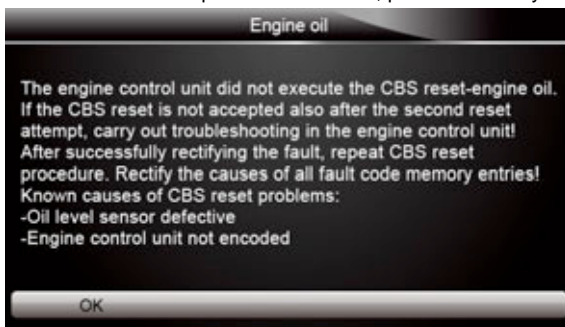

5. If it fails to reset engine oil, the following screen displays. Please follow the on-screen instructions to troubleshoot it. If the problem still exists, please contact your local dealer for assistant.

Figure 4-22 Sample Engine Oil Reset Failed Screen