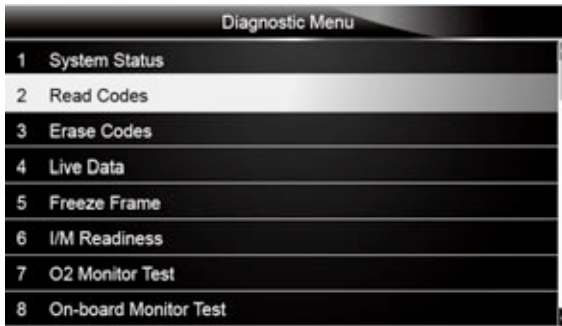

To read codes/pending codes from a vehicle:

1. Scroll with the arrow keys to highlight **Read Codes** from Diagnostic Menu and press the **ENTER** key.

Figure 5-3 Sample Diagnostic Menu Screen

2. Select **Stored Codes/Pending Codes** and press the **ENTER** key to confirm. A code list including code number and its description displays.