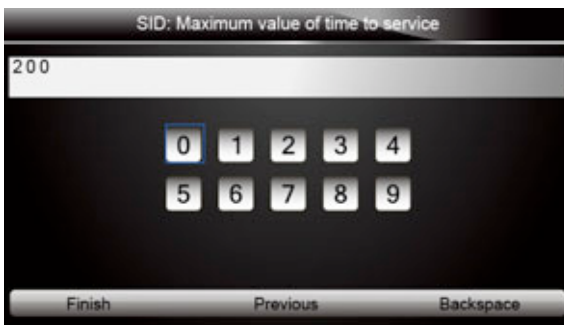

Figure 4-12 Sample Vehicle Stored Value Screen

4. Enter a valid value and press **Finish** to continue.

Figure 4-13 Sample Service Time Value Entry Screen

5. Press the function key **Yes** to save and continue, or press the function key **NO** to quit.