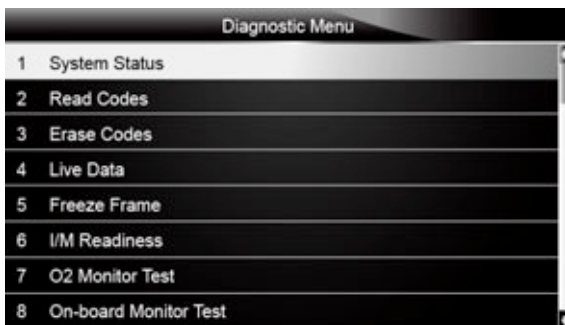

### 5.1 System Status

System Status option open a screen with a summary of system status of the vehicle under test.

To view summary system status of a vehicle:

1. Scroll with the arrow keys to highlight **System Status** from Diagnostic Menu and press the **ENTER** key.