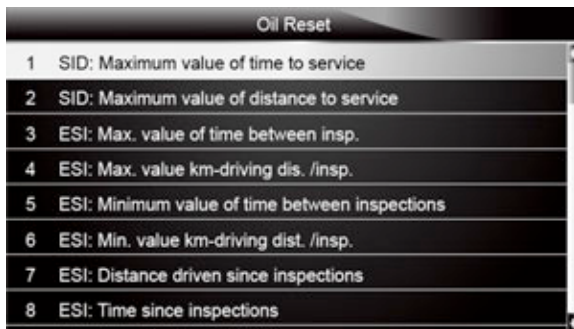

Figure 4-10 Sample Oil Reset Menu Screen

2. Scroll with the arrow keys to highlight a function you wish to test and press the **ENTER** key to confirm.

Figure 4-11 Sample Oil Reset Function Screen

3. The stored value on the vehicle being tested displays. Press the function key **OK** to set the service value you want or press the function key **Cancel** to quit service reset.