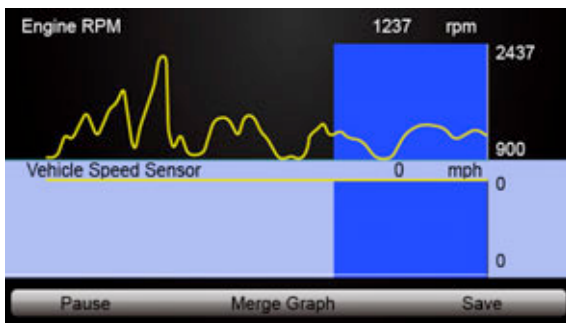

Figure 5-12 Sample PID Graph Screen

- Press the function key **Two Graphics** to display two PID graphs in one screen

Figure 5-13 Sample Two PID Graph Screen

6. Press the function key **Merge Graph** to display two PID plots in one coordinate for easy and intuitive diagnosis.