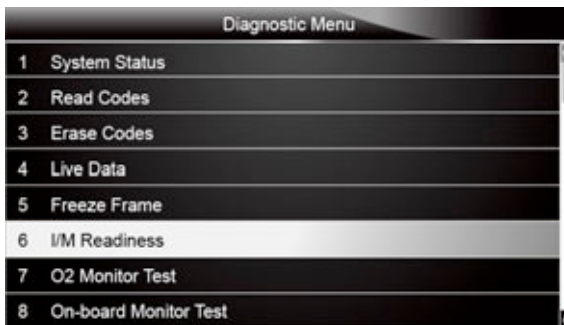

1. Scroll with the arrow keys to highlight **I/M Readiness** from Diagnostic Menu and press the **ENTER** key. If vehicle supports both types of monitors, a screen for monitor type selection displays. Select a monitor type and press the **ENTER** key.