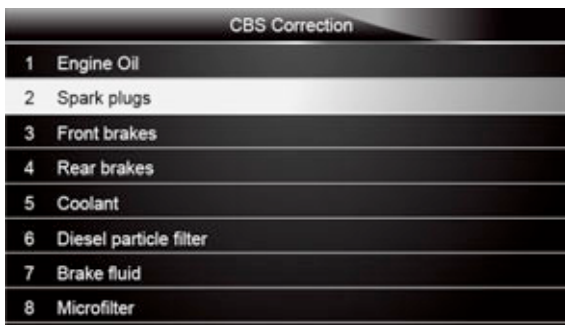

2. A screen with a list of available tests displays as below.

Figure 4-24 Sample CBS Correction Menu Screen

---

**NOTE**

Not all functions listed above are applicable to all vehicles. Available options may vary by the year and model of the test vehicle.