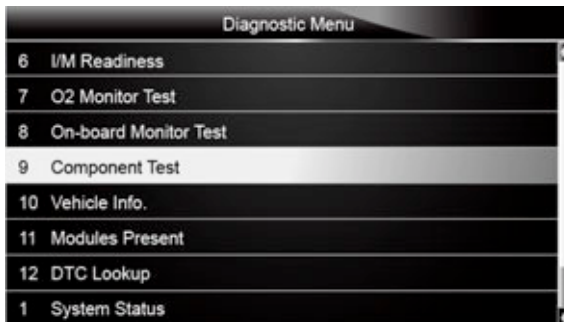

-  To perform a component test:
1. Scroll with the arrow keys to highlight **Component Test** from Diagnostic Menu and press the **ENTER** key. A screen with a list of available tests displays.

Figure 5-32 Sample Diagnostic Menu Screen