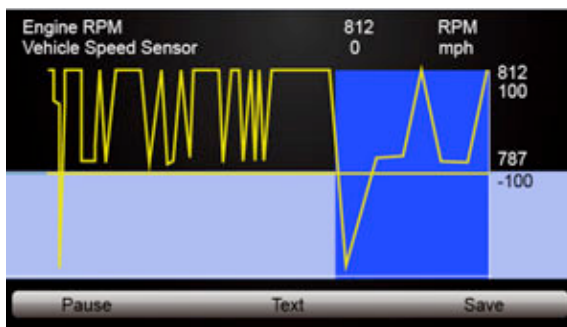

Figure 5-12 Sample PID Graph Screen

- Press the function key **Two Graphics** to display two PID graphs in one screen

Figure 5-13 Sample Two PID Graph Screen

6. Press the function key **Merge Graph** to display two PID plots in one coordinate for easy and intuitive diagnosis.