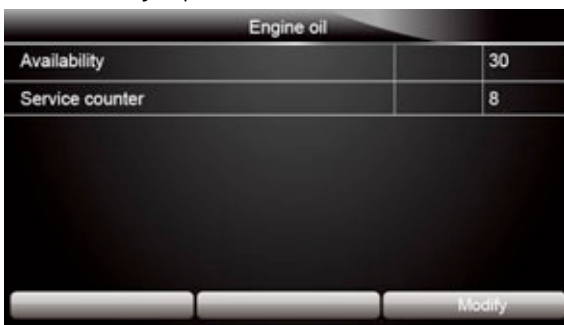

3. Scroll with up and down arrow keys to highlight service you want to perform and press **ENTER** key to confirm. Press **Modify** to perform the service.

Figure 4-20 Sample Engine Oil Reset Screen

4. A command to reset the engine oil is sent. A screen with ECU default value displays when the lamp has been reset successfully. Press any key to return to the function menu.