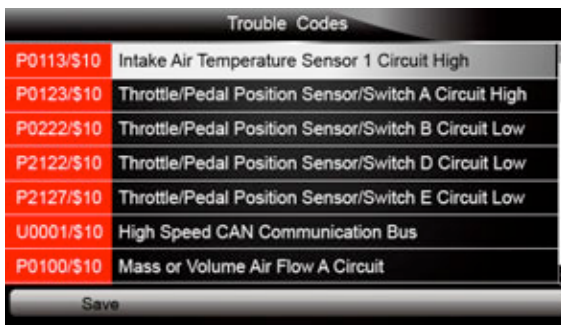

Figure 5-5 Sample No Codes Screen

3. Use the up and down arrow keys to scroll through data to select lines, and left and right arrow keys to scroll back and forth through different screens of data.

Figure 5-6 Sample Code screen