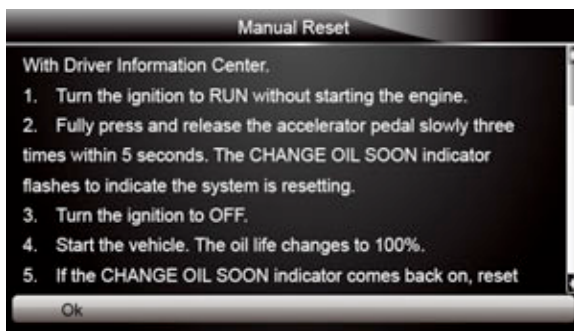

3. When the vehicle is identified, a procedure screen displays.

Figure 4-9 Sample Manual Reset Instructions Screen

4. Follow all on-screen instructions to perform the manual mechanical reset.
5. Press function key **OK** to return.

## 4.2.3 Auto Reset

Auto Reset is a bi-directional communication procedure directed by the service tool. The service tool displays guides for you through the process. A number of instructions that require a response to continue display, including an option to clear any stored codes once the interval has been reset. Follow the on-screen instructions.