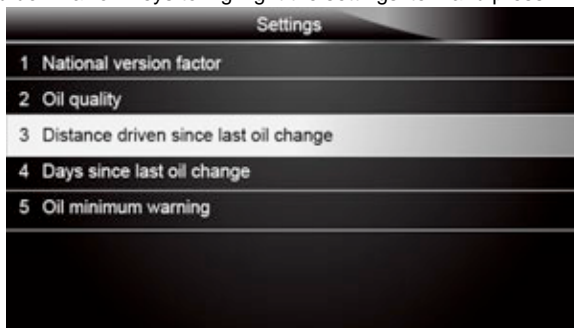

Figure 4-45 Sample Oil Reset Setting Menu Screen