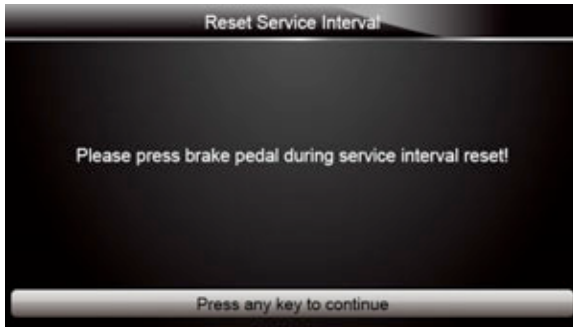

Figure 4-62 Sample Service Interval Resetting Menu Screen

2. Follow on-screen instruction and press any key to continue.

Figure 4-63 Sample Service Interval Resetting Instruction Screen

3. Wait for a few seconds, and a screen with "Reset Successfully" message displays once the service interval reset has been done successfully.