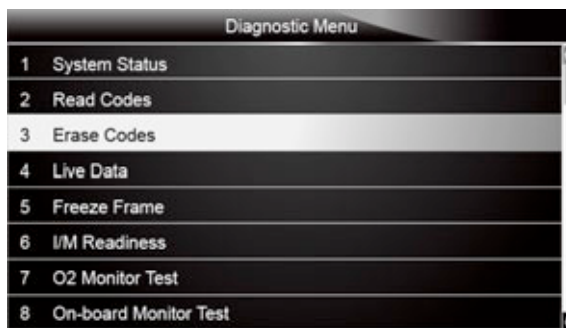

To clear codes:

1. Scroll with the arrow keys to highlight **Erase Codes** from Diagnostic Menu and press the **ENTER** key.

Figure 5-7 Sample Diagnostic Menu Screen

2. Follow the on-screen instructions and answer questions about the vehicle being tested to complete the procedure.