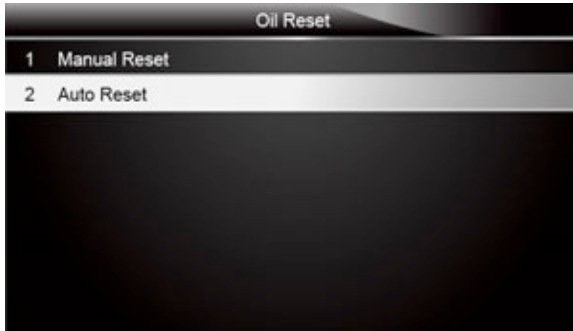

#### 4.2.3.9 Volvo Operations

This section illustrates how to do oil reset on Volvo.

-  To do oil reset on Volvo:
1. Scroll with up and down arrow keys to highlight **Auto Reset** from the oil reset menu and press **ENTER** key to confirm.