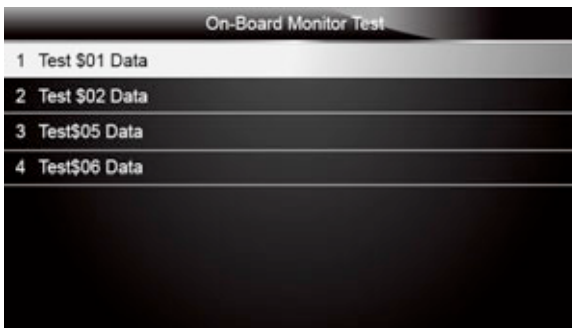

Diagnostic Menu	
1	System Status
2	Read Codes
3	Erase Codes
4	Live Data
5	Freeze Frame
6	I/M Readiness
7	O2 Monitor Test
8	On-board Monitor Test

Figure 5-27 Sample Diagnostic Menu Screen

2. Depending on the protocol the vehicle used, one of these 2 screens shows.