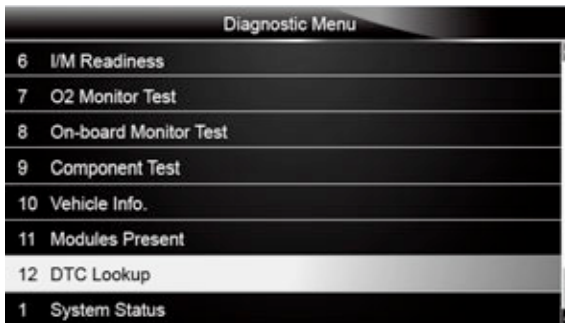

Figure 5-39 Sample Diagnostic Menu Screen

2. Enter a valid code number and press the function key **Finish**.

Figure 5-40 Sample DTC Lookup Screen

3. A screen with code number and its definition displays. If definition could not be found (SAE or Manufacturer Specific), the service tool displays "DTC definition not found! Please refer to vehicle service manual!" If a P1xxx, C1xxx, B1xxx or U1xxx code is entered, select a vehicle make to look for DTC definitions. Press the **Back** key to exit.