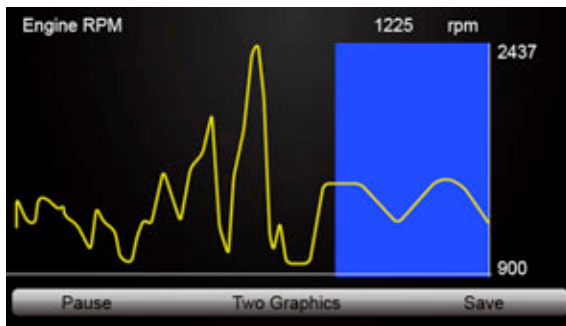

Figure 5-11 Sample Complete List Screen

- Scroll with the up and down arrow keys to highlight a line, if the **One Graphic** on the bottom is highlighted, it indicates the graphing is available for the selected line. Press the function key **One Graphic** to display the PID graph.