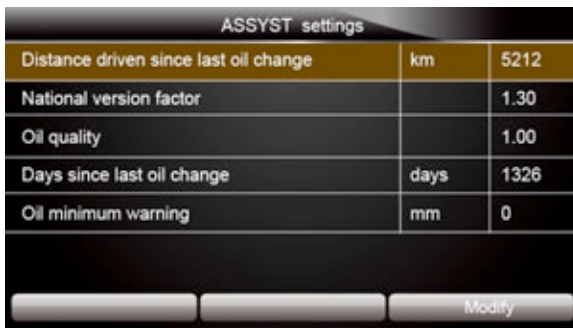

3. Press the function key **Modify** to enter the new value

Figure 4-46 Sample ASSYST Setting Screen

4. Follow on-screen instruction and then you can enter a new value by pressing the function key **Keyboard**