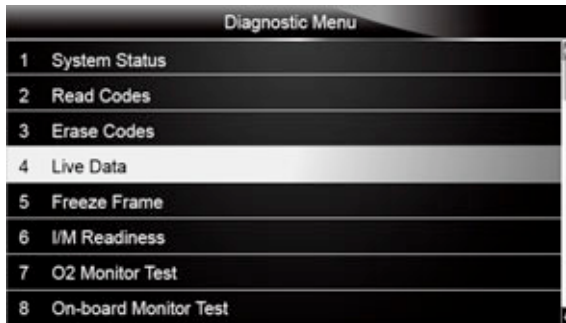

### 5.4.1 Complete Data List

Complete Data List menu lets you view all live PID data from a selected system.

To view all live PID data:

1. Scroll with the arrow keys to highlight **Live Data** from Diagnostic Menu and press the **ENTER** key.