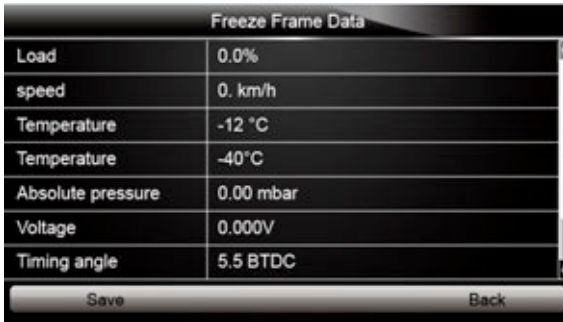

Figure 5-19 Sample Freeze Data Screen

3. Press function key **Save** to store freeze frame information. Or use the **BACK** key to exit.

5.6 Read I/M Readiness Status Data

I/M Readiness option allows to view a snapshot of the operations for the emission system on OBDII/EOBD vehicles.

I/M Readiness is a useful function used to check if all monitors are OK or N/A. The vehicle's computer performs tests on the emission system during normal driving conditions. After a specific amount of drive time (each monitor has specific driving conditions and time required), the computer's monitors decide if the vehicles emission system is working correctly.

When the monitor's status is:

- OK - vehicle was driven enough to complete the monitor.
- INC (Incomplete) - vehicle was not driven enough to complete the monitor.