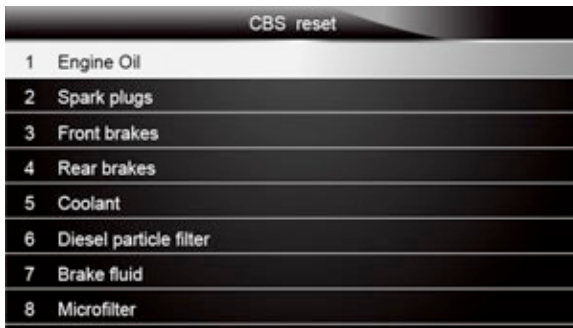

2. A screen with available services displays.

Figure 4-19 Sample CBS Reset Menu Screen

3. Scroll with up and down arrow keys to highlight service you want to perform and press **ENTER** key to confirm. Press **Modify** to perform the service.