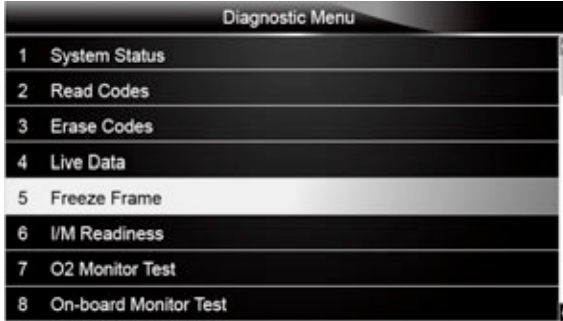

To view freeze frame data:

1. Select **Freeze Frame** from the Diagnostic Menu. Details of freeze frame data displays.

Figure 5-18 Sample Diagnostic Menu Screen

2. Use the up and down arrow keys to scroll through data to select lines, and left and right arrow keys to scroll back and forth through different screens of data. If no freeze frame detected, the message “No freeze frame data stored!” is displayed.