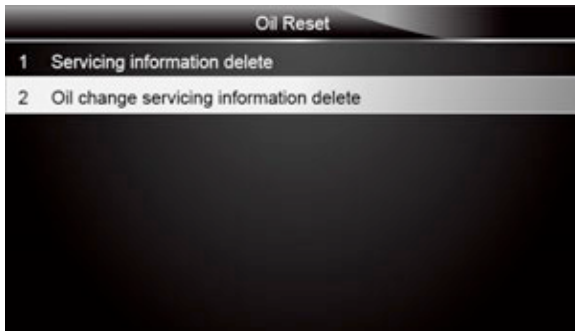

### 4.2.3.3 Fiat Operations

This section illustrates how to do oil service reset automatically on Fiat vehicles.

-  To perform the oil service on Fiat:
1. Scroll with up and down arrow keys to highlight an option and press **ENTER** key to confirm.