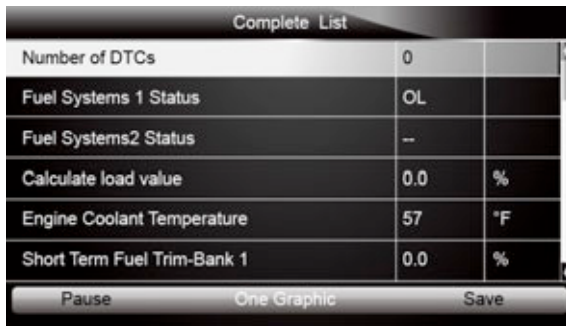

Figure 5-9 Sample Diagnostic Menu Screen

2. Select **Complete List** from the menu and press the **ENTER** key to display the datastream screen

Figure 5-10 Sample Live Data Menu Screen

- Use the up and down arrow keys to scroll through data to select lines, and left and right arrow keys to scroll back and forth through different screens of data.