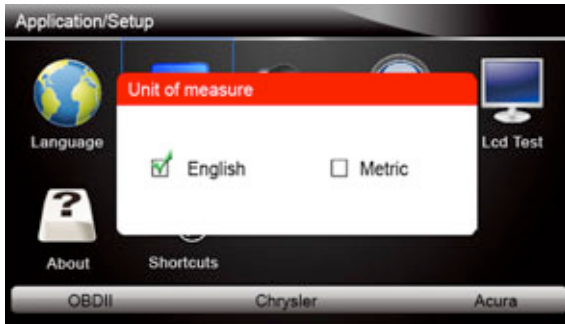

Figure 7-4 Sample Language Selection Screen

7.3 Configure Beeper

Selecting Beep Set opens a dialog box that allows you to turn on/off the beeper.

- To turn on/off the beeper:
  1. Scroll with the arrow keys to highlight **Beep Set** from Setup menu and press the **ENTER** key.