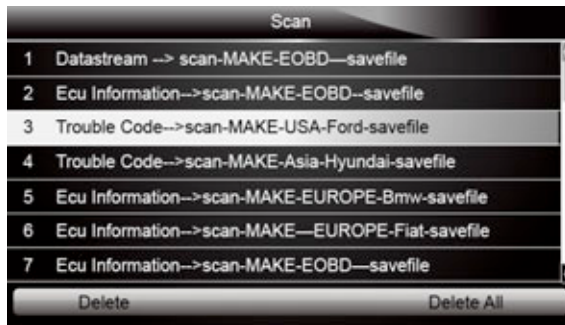

Figure 6-1 Sample Home Screen

2. A screen with a list of test records displays. If no data is recorded, the message "No Data available!" is displayed.

Figure 6-2 Sample Playback Screen

3. Scroll with the arrow keys to highlight a vehicle record and press the **ENTER** key. Details of the test record displays. Use the up and down arrow keys to scroll through data to select lines.