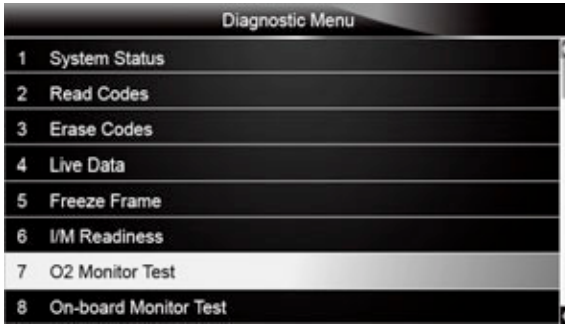

-  To retrieve O2 monitor data:
  - Scroll with the arrow keys to highlight **O2 Monitor Test** from Diagnostic Menu and press the **ENTER** key. A screen with a list of available sensors displays.

Figure 5-23 Sample Diagnostic Menu Screen