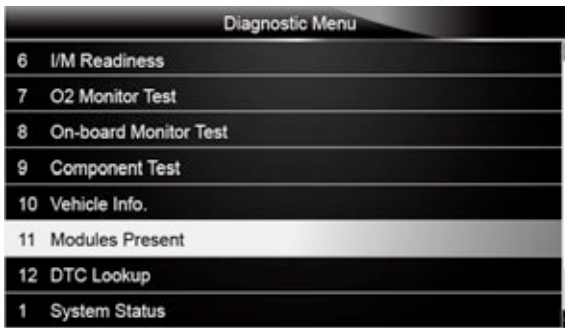

## 5.11 Modules Present

The service tool identifies module IDs and communication protocols for OBD2 modules in the vehicle.

- ▶ To view module IDs and communication types:
  1. Scroll with the arrow keys to highlight **Modules Present** from Diagnostic Menu and press the **ENTER** key.