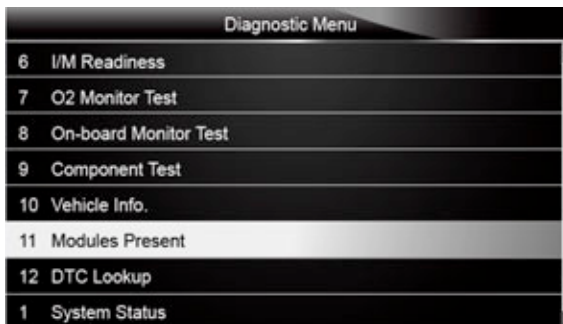

5.11 Modules Present

The scanner identifies module IDs and communication protocols for OBD2 modules in the vehicle.

To view module IDs and communication types:

- ▶ 1. Scroll with the arrow keys to highlight **Modules Present** from Diagnostic Menu and press the **ENTER** key.