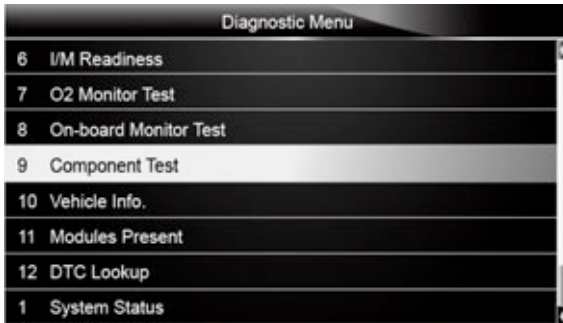

To perform a component test:

1. Scroll with the arrow keys to highlight **Component Test** from Diagnostic Menu and press the **ENTER** key. A screen with a list of available tests displays.

Figure 5-32 Sample Diagnostic Menu Screen