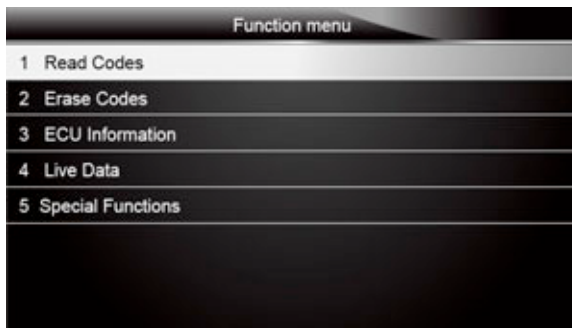

Figure 4-16 Sample Display DTC screen

5. Select the system you would like to test, and press the **ENTER** key. When the scanner has established connection with the vehicle, the Function Menu displays.