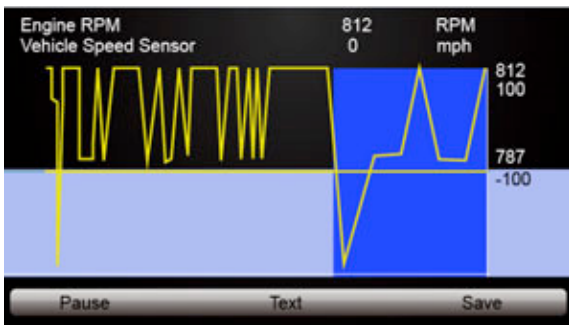

Figure 5-12 Sample PID Graph Screen

5. Press the function key **Two Graphics** to display two PID graphs in one screen

Figure 5-13 Sample Two PID Graph Screen

6. Press the function key **Merge Graph** to display two PID plots in one coordinate for easy and intuitive diagnosis.