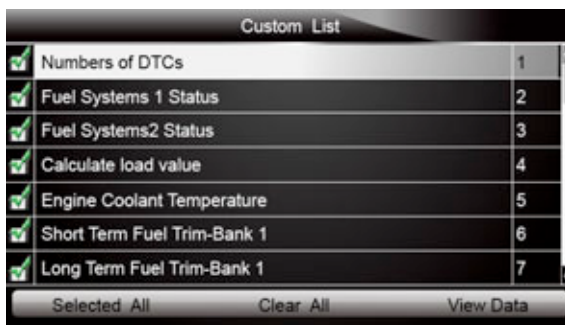

To create a custom data list:

1. Select **Custom List** from the menu and press the **ENTER** key.

Figure 5-15 Sample Live Data Menu Screen

2. The custom datastream selection screen displays. Scroll with the up and down arrow keys to highlight a line, press the **ENTER** key and then repeat the action to make more selections.