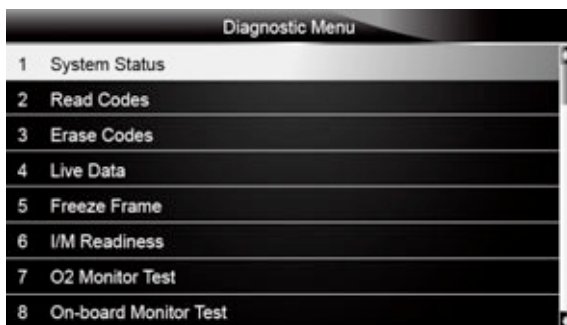

5.1 System Status

System Status option open a screen with a summary of system status of the vehicle under test.

To view summary system status of a vehicle:

1. Scroll with the arrow keys to highlight **System Status** from Diagnostic Menu and press the **ENTER** key.