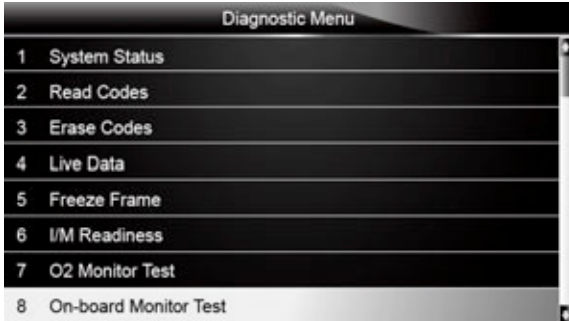

NOTE

Test results do not necessarily indicate a faulty component or system.

To request on-board monitor test results:

1. Scroll with the arrow keys to highlight **On-Board Monitor Test** from Diagnostic Menu and press the **ENTER** key.