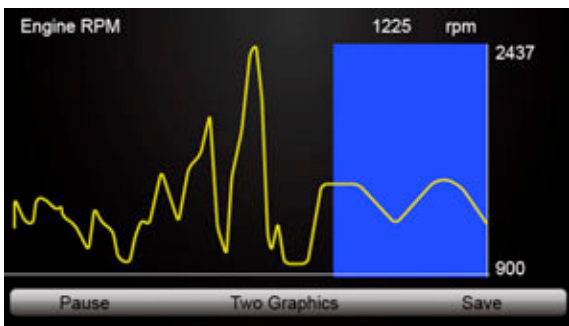

4. Scroll with the up and down arrow keys to highlight a line, if the **One Graphic** on the bottom is highlighted, it indicates the graphing is available for the selected line. Press the function key **One Graphic** to display the PID graph.