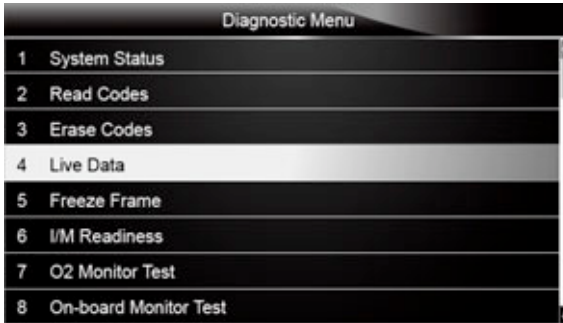

Menu options typically include:

- Complete Data List
- Custom Data List

5.4.1 Complete Data List

Complete Data List menu lets you view all live PID data from a selected system.

-  To view all live PID data:
1. Scroll with the arrow keys to highlight **Live Data** from Diagnostic Menu and press the **ENTER** key.