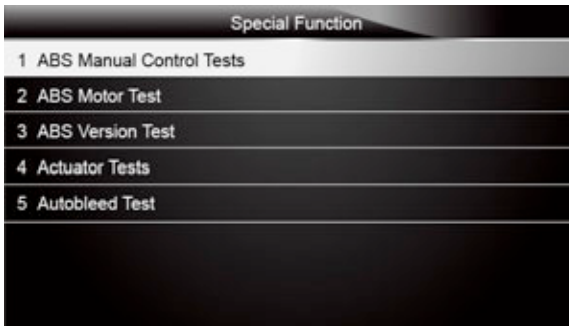

2. A group selection screen, test selection screen, several step-by-step instruction screens, or bi-directional control screen may appear. Read the screens and follow all instructions. If necessary, use the function keys to perform commands or answer any questions. If more than 3 function keys displays, use the **Up/Down** arrow keys to select a command and press the **ENTER** key to confirm.