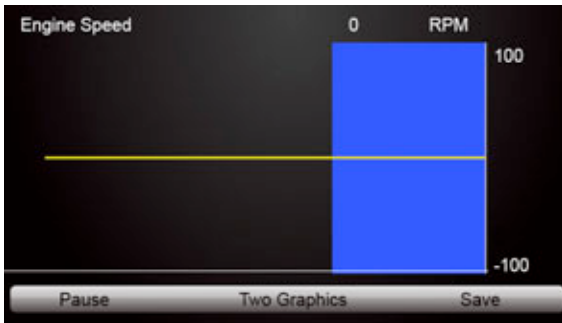

Pause One Graphic Save

Figure 4-27 Sample Complete List Screen

3. Scroll with the up and down arrow keys to highlight a line, if the **One Graphic** on the bottom is highlighted, it indicates the graphing is available for the selected line. Press the function key **One Graphic** to display the PID graph.