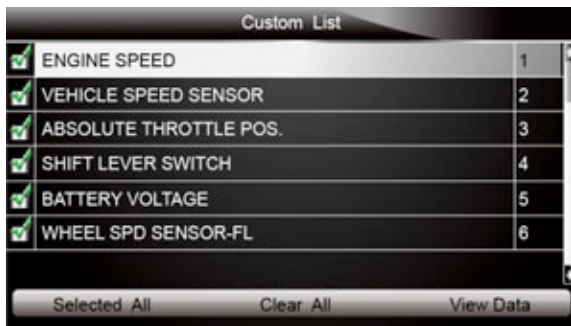

Figure 4-31 Sample Live Data Screen

- The custom datastream selection screen displays. Scroll with the up and down arrow keys to highlight a line, press the **ENTER** key and then repeat the action to make more selections.