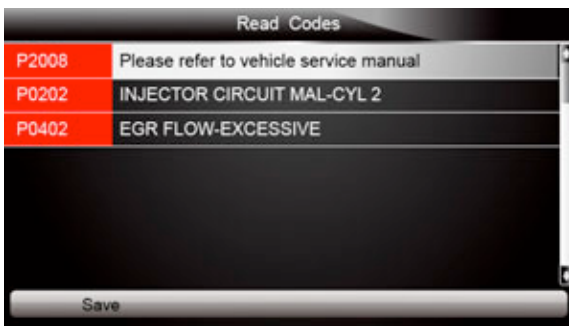

- Auto Scan
- Control Unit

4.2.1 Auto Scan

Auto Scan performs an automatic system test to determine which control modules are installed on the vehicle and obtain diagnostic trouble codes (DTCs) overview. Depending on the number of control modules, it may take a few minutes to complete the test.

Figure 4-14 Sample Automatic system scan screen

3. At the end of successful automatic controller scan, a menu with a list of installed controllers together with their DTC overview displays.

Figure 4-15 Sample auto scan screen

4. If there is diagnostic trouble code(s) detected in a control unit, press the function key corresponding with **Display DTC** on the screen to view details of code information, and press the function key **Quick Erase** to clear them.

Figure 4-16 Sample Display DTC screen

5. Select the system you would like to test, and press the **ENTER** key. When the scanner has established connection with the vehicle, the Function Menu displays.