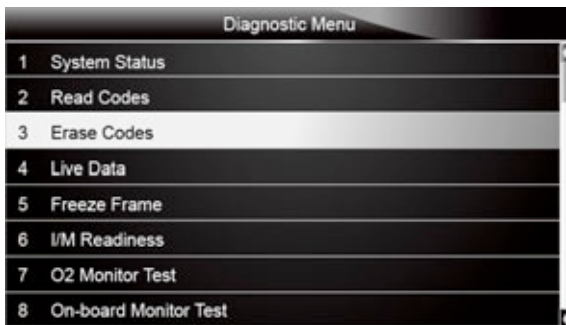

To clear codes:

1. Scroll with the arrow keys to highlight **Erase Codes** from Diagnostic Menu and press the **ENTER** key.

Figure 5-7 Sample Diagnostic Menu Screen

2. Follow the on-screen instructions and answer questions about the vehicle being tested to complete the procedure.