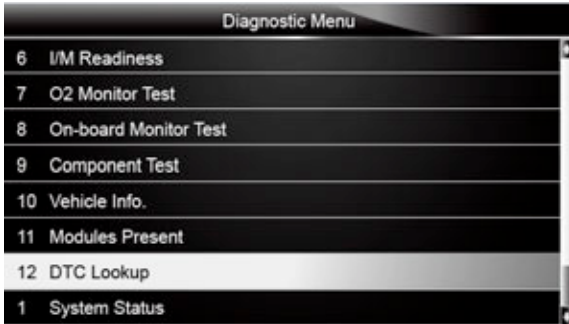

5.12 DTC Lookup

DTC Lookup menus allows to request DTC definitions stored in the scan tool.

To Look up DTCs:

- ▶ 1. Scroll with the arrow keys to highlight **DTC Lookup**. from Diagnostic Menu and press the **ENTER** key.