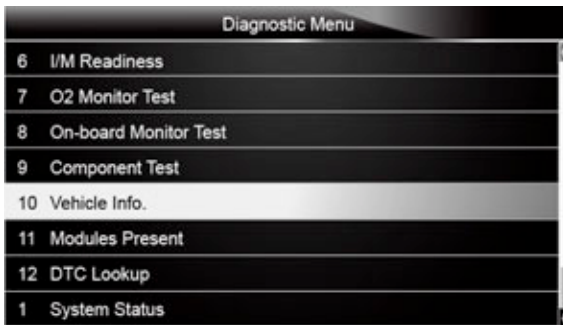

NOTE

Available options will vary depending on the vehicle under test.

To request vehicle information:

1. Scroll with the arrow keys to highlight **Vehicle Info.** from Diagnostic Menu and press the **ENTER** key.