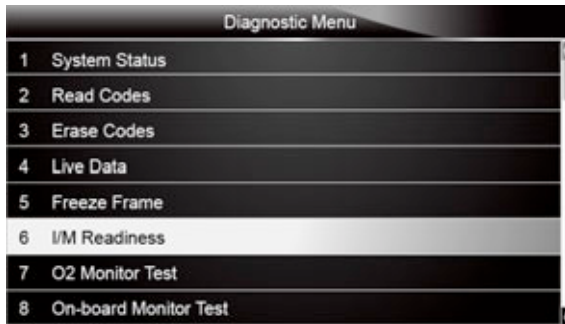

NOTE

To review I/M Readiness status, make sure that the ignition key is switched to ON with the engine off.

Not all monitors are supported by all vehicles.

To retrieve I/M Readiness Status data:

1. Scroll with the arrow keys to highlight **I/M Readiness** from Diagnostic Menu and press the **ENTER** key. If vehicle supports both types of monitors, a screen for monitor type selection displays. Select a monitor type and press the **ENTER** key.