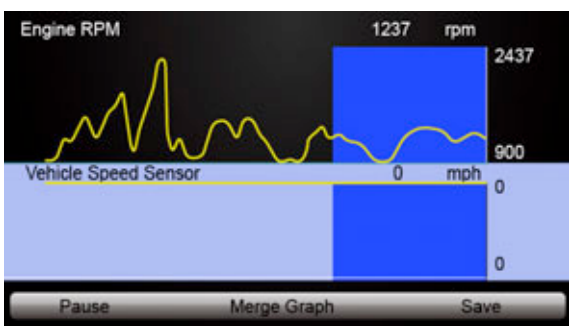

Figure 5-12 Sample PID Graph Screen

5. Press the function key **Two Graphics** to display two PID graphs in one screen

Figure 5-13 Sample Two PID Graph Screen

6. Press the function key **Merge Graph** to display two PID plots in one coordinate for easy and intuitive diagnosis.