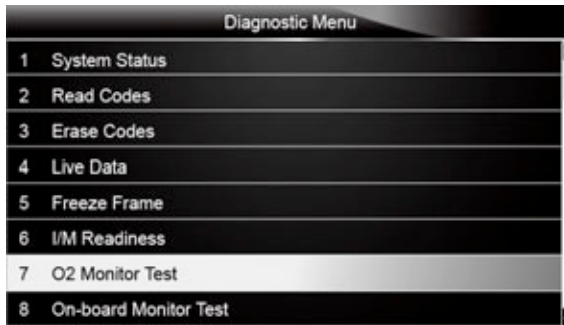

To retrieve O₂ monitor data:

1. Scroll with the arrow keys to highlight **O₂ Monitor Test** from Diagnostic Menu and press the **ENTER** key. A screen with a list of available sensors displays.

Figure 5-23 Sample Diagnostic Menu Screen