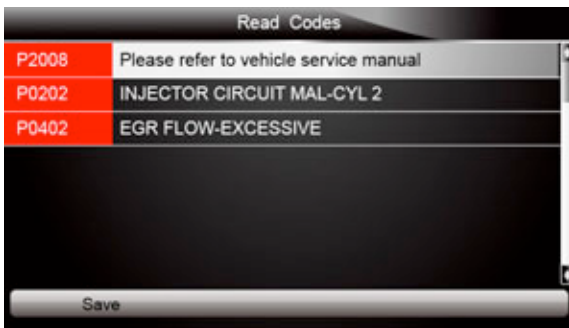

History codes are also referred to as past codes that indicate intermittent DTCs that are not currently active.

To read codes from a vehicle:

1. Scroll with the arrow keys to highlight **Read Codes** from Function Menu and press the **ENTER** key. A code list including code number and its description displays.

Figure 4-21 Sample Code Screen

3. Press function key **Save** to store DTC information. Or use the **BACK** key to exit.

4.3.2 Erase Codes

Erase Codes menu lets you to clear all current and stored DTCs from a selected control module. Also it erases all temporary ECU information, including freeze frame. So make sure that the selected system are completely checked and serviced by technicians and no vital information will be lost before clearing codes.

NOTE

To clear codes, make sure that the ignition key is switched to ON with the engine off.

Erase Codes does not fix the problem that caused the fault! DTCs should only be erased after correcting the condition(s) that caused them.