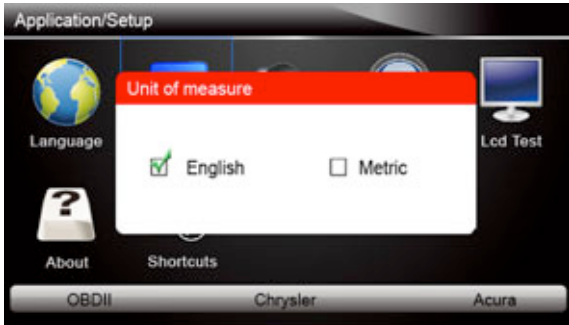

Figure 7-4 Sample Language Selection Screen

7.3 Configure Beeper

Selecting Beep Set opens a dialog box that allows you to turn on/off the beeper.

1. To turn on/off the beeper:
1. Scroll with the arrow keys to highlight **Beeper Set** from Setup menu and press the **ENTER** key.