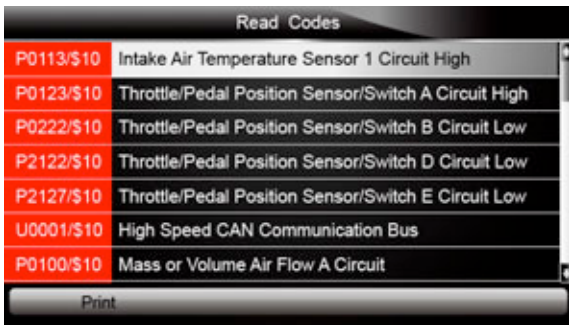

Figure 6-3 Sample Test Data Details Screen