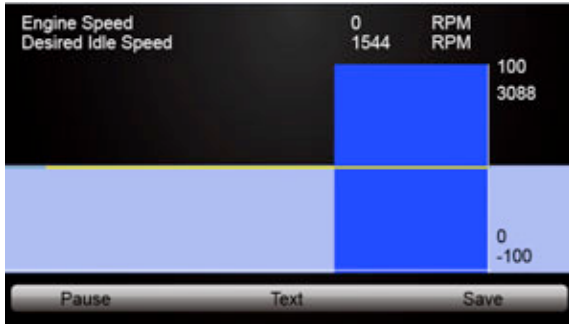

Figure 4-28 Sample PID graph Screen

4. Press the function key **Two Graphics** to display two PID graphs in one screen.

Figure 4-29 Sample Two PID Graph Screen

5. Press the function key **Merge Graph** to display two PID plots in one coordinate for easy and intuitive diagnosis.