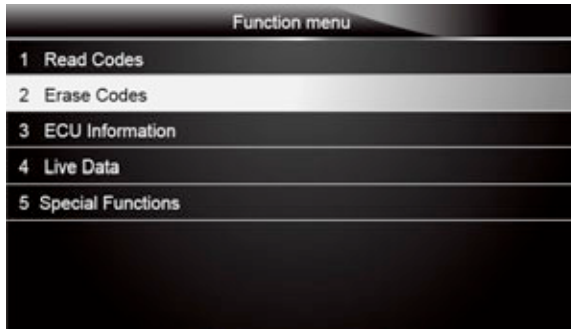

-  To clear codes:
1. Scroll with the arrow keys to highlight **Erase Codes** from Function Menu and press the **ENTER** key.

Figure 4-22 Sample Function Menu Screen

2. Follow the on-screen instructions and answer questions about the vehicle being tested to complete the procedure.