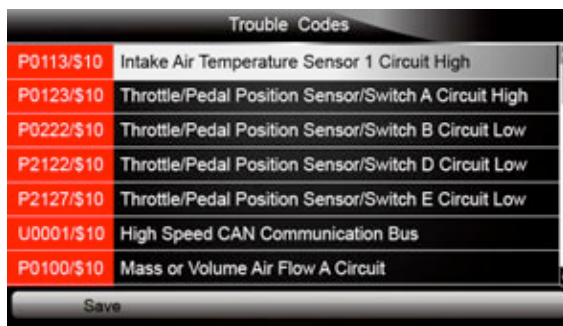

Figure 5-6 Sample Code screen

4. Press function key **Save** to store DTC information. Or use the **BACK** key to exit.