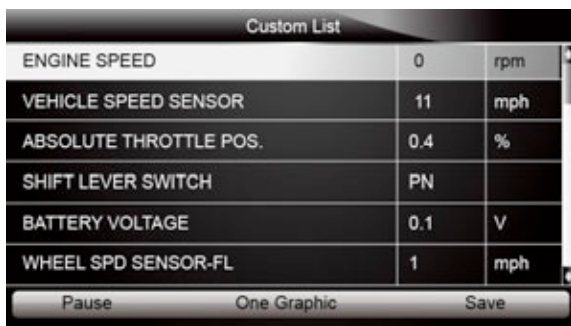

- When finished selection, use the function key **VIEW DATA** to display selected items.

Figure 4-33 Sample Datastream Screen

4.3.5 Special Functions

Special tests are bi-directional diagnostic tests on anti-lock brake systems and air bags. The tests let you to use the scanner temporarily activate or control a vehicle system or component, and when you exit the test, the system/component returns to normal operation.