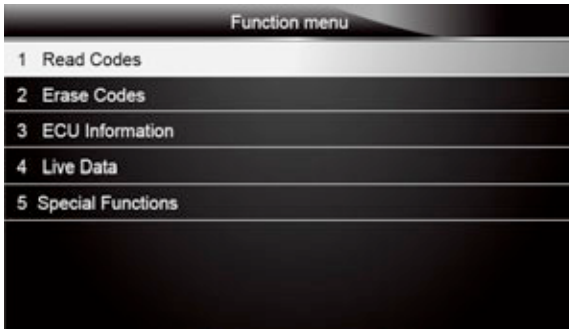

4.3.1 Read Codes

Read Codes menu lets you read trouble codes found in the control unit. Typical menu options include:

- Present/Permanent/Current Codes
- History Codes

Present/Permanent/Current codes stored in a control module are used to help identify the cause of a trouble or troubles with a vehicle. These codes have occurred a specific number of times and indicate a problem that requires repair.

History codes are also referred to as past codes that indicate intermittent DTCs that are not currently active.

To read codes from a vehicle:

1. Scroll with the arrow keys to highlight **Read Codes** from Function Menu and press the **ENTER** key. A code list including code number and its description displays.