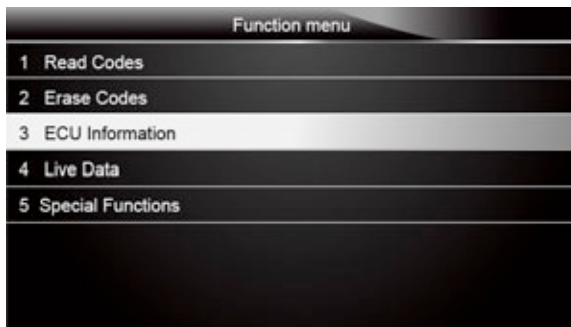

To read ECU information:

1. Select **ECU Information** from the menu and press the **ENTER** key

Figure 4-24 Sample Function Menu Screen

2. A screen with detailed information of the selected control module displays.